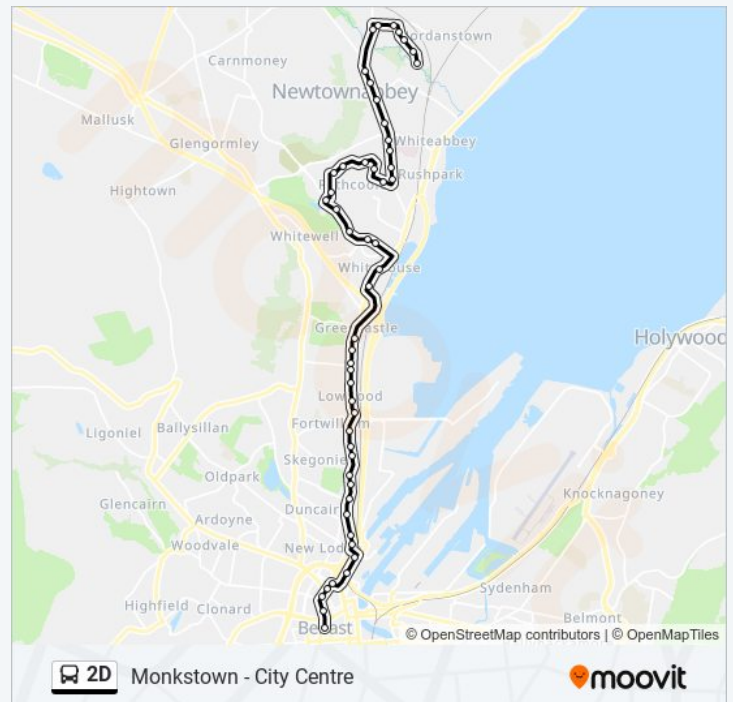

Derrycoole Walk

Eastway

Green End

Doagh Road (Green End)

Abbot's Cross

Heather Park

Cloughfern (Whiteabbey Hospital)

Knockenagh Avenue

Stops: 51

Trip Duration: 43 min

Line Summary:

Loughside

Lowwood Park

Mount Vernon

Shore Road (Safeway)

York Drive

Seaview

Skegoneill

Fife Street

Ivan Street

Mountcollyer

York Street (St Paul'S)

Yorkgate Station

Nelson Street (Dock Street)

Nelson Street (M3)

Dunbar Link

Interpoint

Central Library

Royal Avenue

Donegall Place

2D bus time schedules and route maps are available in an offline PDF at moovitapp.com. Use the Moovit App to see live bus times, train schedule or subway schedule, and step-by-step directions for all public transit in Northern Ireland.