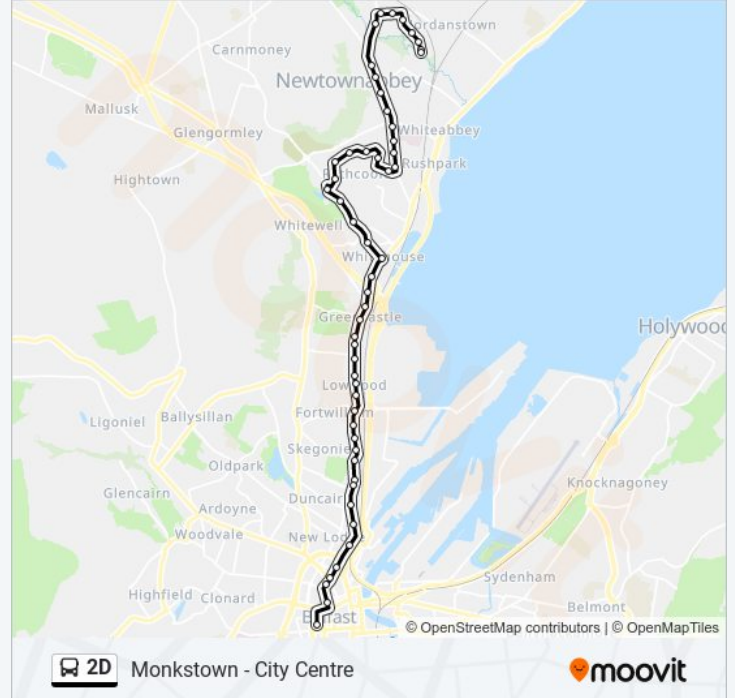

Derrycoole Walk

Eastway

Green End

Doagh Road (Green End)

Abbot's Cross

Heather Park

Cloughfern (Whiteabbey Hospital)

Knockenagh Avenue

King's Road

Hillcrest Villas

Doagh Road (Cherrylands)

Abbey Green

White Church

Jennings Park

Hollybank Court

Hollybank Primary School

Seagoe Gardens

Hollybank Way

Monkstown (Devenish Drive)

Direction: Monkstown - City Centre

51 stops

2D bus Time Schedule

Monkstown - City Centre Route Timetable:

Monkstown (Devenish Drive)
Seagoe Gardens
Hollybank Primary School
Hollybank Court
Ballyalton Park
White Church
Jordanstown Road
Doagh Road (Cherrylands)
Hillcrest Villas
King's Road
Knockenagh Avenue
Cloughfern (Whiteabbey Hospital)
Heather Park
Abbot's Cross
Doagh Road (Green End)
Green End
Eastway
Derrycoole Park
Braden Glen
Rathcoole (Primary School)
Carnreagh Bend
West Crescent
Valley Retail Park
Newtownabbey Courthouse
Abbeycentre
Abbeycentre
Whitehouse
Bawnmore
Shore Road (Grays Lane)
Parkmount
Shore Crescent
Donegall Park Avenue

Stops: 51

Trip Duration: 43 min

Line Summary:

Loughside

Lowwood Park

Mount Vernon

Shore Road (Safeway)

York Drive