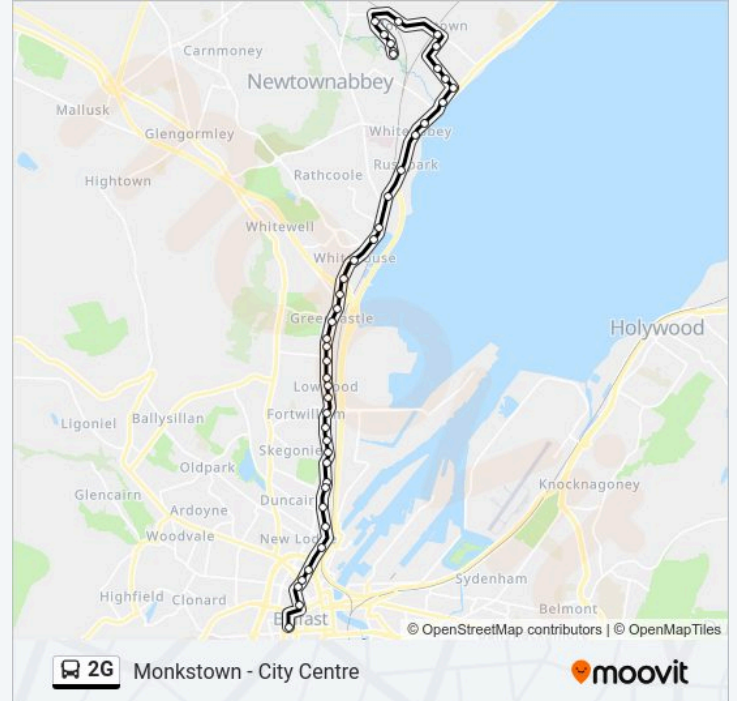

### 2G bus Info

**Direction:** City Centre - Monkstown

**Stops:** 44

**Trip Duration:** 37 min

**Line Summary:**

Shore Road (Grays Lane)

Greencastle

M2 Onslip

Bawnmore

Whitehouse

Merville Garden Village

Merville Mews

Shore Road (M5 Roundabout)

Northern Regional College

Whiteabbey Station Road

Dillions Avenue

Hollybank Primary School

Seagoe Gardens

Hollybank Way

Monkstown (Devenish Drive)

**Direction: Monkstown - City Centre**

41 stops

[VIEW LINE SCHEDULE](#)

Monkstown (Devenish Drive)

Ivan Street

Mountcollyer

York Street (St Paul'S)

Yorkgate Station

Nelson Street (Dock Street)

Nelson Street (M3)

Dunbar Link

Interpoint