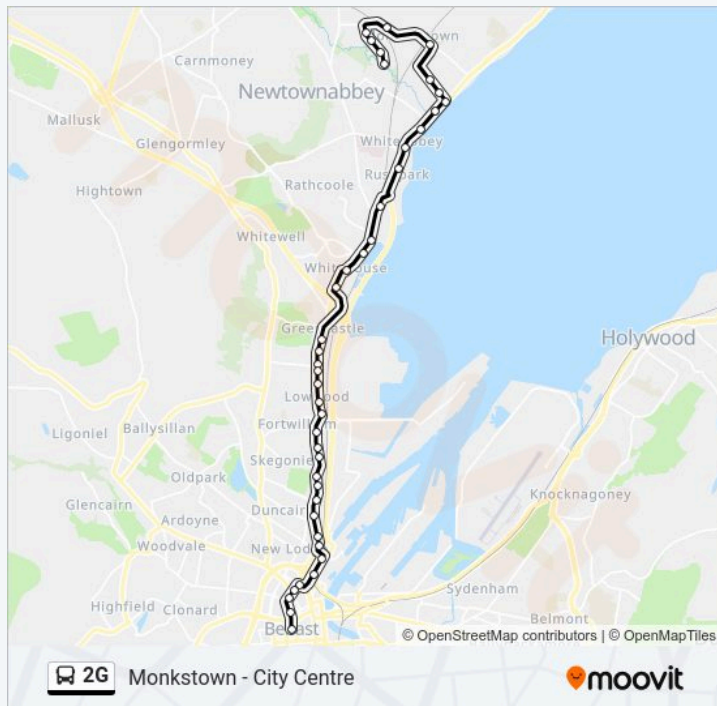

Loughside

Lowwood Park

Mount Vernon

Shore Road (Safeway)

York Drive

Seaview

Skegoneill

Fife Street

Ivan Street

Mountcollyer

York Street (St Paul'S)

Yorkgate Station

Nelson Street (Dock Street)

Nelson Street (M3)

Dunbar Link

Interpoint

## 2G bus Info

**Direction:** Monkstown - City Centre

**Stops:** 41

**Trip Duration:** 38 min

**Line Summary:**

Central Library

Royal Avenue

Donegall Place