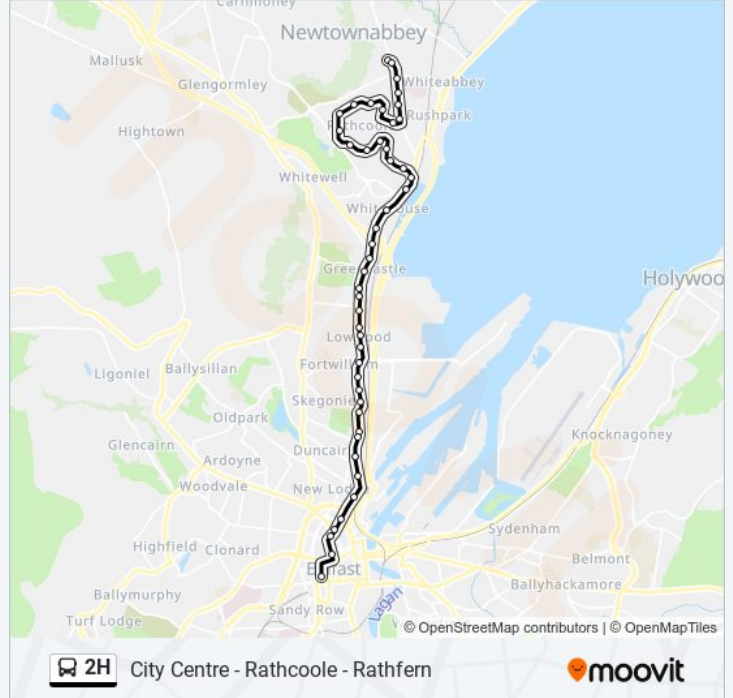

### Direction: City Centre - Rathcoole - Rathfern

46 stops

[VIEW LINE SCHEDULE](#)

- Upper Queen Street 2
- Royal Avenue (Castle Court)
- Central Library
- Donegall Street
- Little George Street
- Yorkgate Station
- York Street (St Paul'S)
- Mountcollyer
- Grove Baths
- Bute Street
- Skegoneill Ave
- Seaview
- York Park
- Shore Road (Safeway)
- Fortwilliam
- Mount Vernon
- Lowwood Park
- Loughside
- Donegall Park Avenue
- Shore Crescent
- Parkmount
- Shore Road (Grays Lane)

### 2H bus Info

**Direction:** City Centre - Rathcoole - Rathfern

**Stops:** 46

**Trip Duration:** 34 min

**Line Summary:**

- Greencastle
- M2 Onslip
- Bawnmore
- Whitehouse
- Merville Garden Village
- Merville Mews
- Newtownabbey Community School
- Armoy Gardens
- Avonlea Gardens
- Rathcoole Diamond
- Clonbeg Drive
- Clonmore Walk
- Carnreagh Bend
- Rathcoole (Primary School)
- Rathcoole Leisure Park
- Derrycoole Walk
- Eastway
- Green End
- Doagh Road (Green End)
- Abbot's Cross
- Heather Park
- Cloughfern (Whiteabbey Hospital)
- Knockenagh Avenue
- Lacken Walk

**Direction: Rathfern - Rathcoole - City Centre**

48 stops

[VIEW LINE SCHEDULE](#)

- Lacken Walk
- Lacken Gardens
- Tulleevin Walk
- Renagh Park
- Altnacreeve Park

**2H bus Time Schedule**

Rathfern - Rathcoole - City Centre Route Timetable:

York Drive

Seaview

Skegoneill

Fife Street

Ivan Street

**2H bus Info****Direction:** Rathfern - Rathcoole - City Centre**Stops:** 48**Trip Duration:** 39 min**Line Summary:**

Mountcollyer

York Street (St Paul'S)