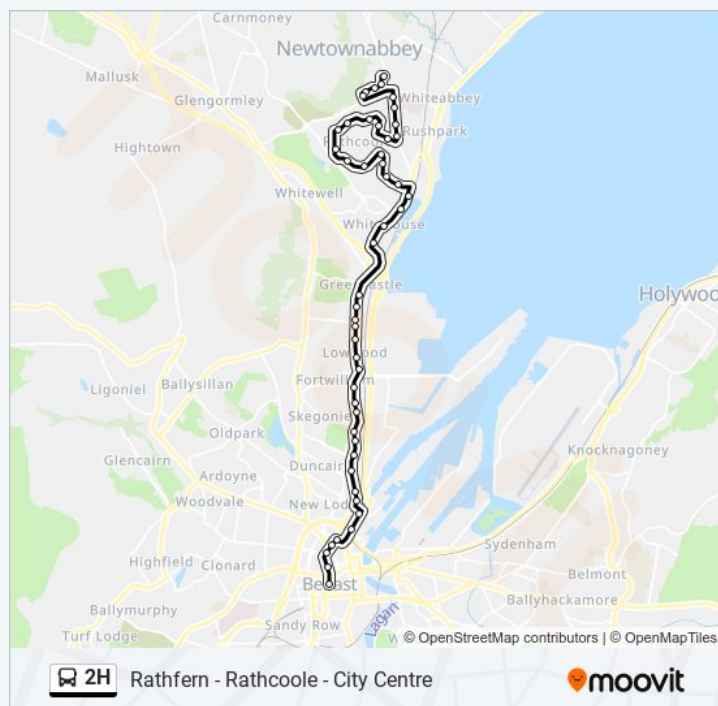

### Direction: City Centre - Rathcoole - Rathfern

46 stops

[VIEW LINE SCHEDULE](#)

- Upper Queen Street 2
- Royal Avenue (Castle Court)
- Central Library
- Donegall Street
- Little George Street
- Yorkgate Station
- York Street (St Paul'S)
- Mountcollyer
- Grove Baths
- Bute Street
- Skegoneill Ave
- Seaview
- York Park
- Shore Road (Safeway)
- Fortwilliam
- Mount Vernon
- Lowwood Park
- Loughside
- Donegall Park Avenue
- Shore Crescent
- Parkmount
- Shore Road (Grays Lane)

Shore Road (Grays Lane)

Parkmount

Shore Crescent

Donegall Park Avenue

Loughside

Lowwood Park

Mount Vernon

Shore Road (Safeway)

York Drive

Seaview

Skegoneill

Fife Street

Ivan Street

**2H bus Info****Direction:** Rathfern - Rathcoole - City Centre**Stops:** 48**Trip Duration:** 39 min**Line Summary:**

Mountcollyer

York Street (St Paul'S)

Yorkgate Station

Nelson Street (Dock Street)

Nelson Street (M3)

Dunbar Link

Interpoint

Central Library

Royal Avenue

Donegall Place