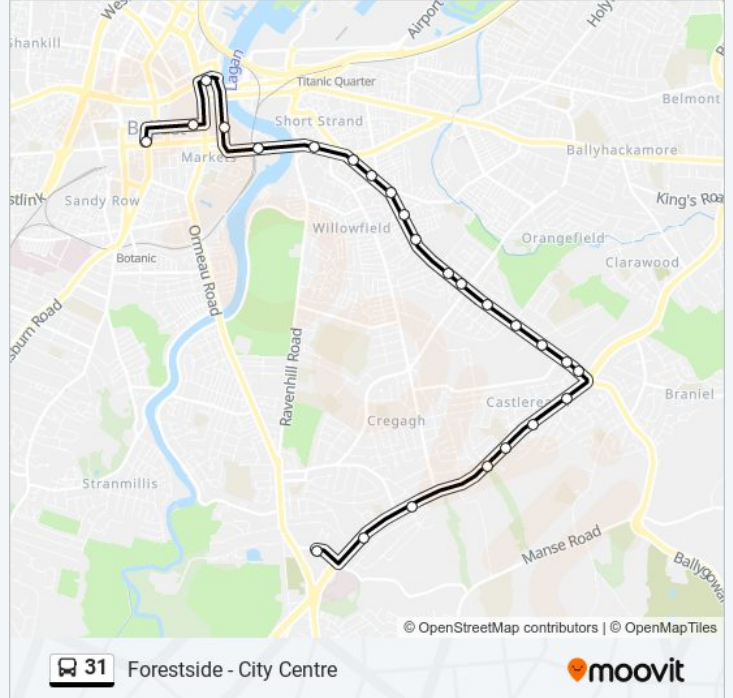

Use the Moovit App to find the closest 31 bus station near you and find out when is the next 31 bus arriving.

Direction: City Centre - Forestside

25 stops

[VIEW LINE SCHEDULE](#)

- Donegall Square West
- Victoria Centre
- Queens Square
- Waterfront Hall
- East Bridge Street (Central Station)
- Short Strand (Albert Bridge Road)
- Castlereagh Street (Albertbridge Road)
- Paxton Street
- John Long's Corner
- Clara Street
- Channing Street
- Loopland Park
- Ladas Drive
- Orby Place
- Houston Park
- Orby Street
- Montgomery Road
- Clonduff
- Castledona
- Glensharragh
- Lisnasharragh
- Mccaughan Park

31 bus Info

Direction: City Centre - Forestside

Stops: 25

Trip Duration: 28 min

Line Summary:

Beechgrove Drive

Knockbreda High School

Forestsides

Direction: Forestside - City Centre

37 stops

[VIEW LINE SCHEDULE](#)

Four Winds (Ballymaconaghy Road)

Four Winds Park

Glenholm

Newton Park(Colby)

Glendale

31 bus Info

Direction: Forestsides - City Centre

Stops: 37

Trip Duration: 26 min

Line Summary:

Clonduff

Montgomery Road

Marshalls Road