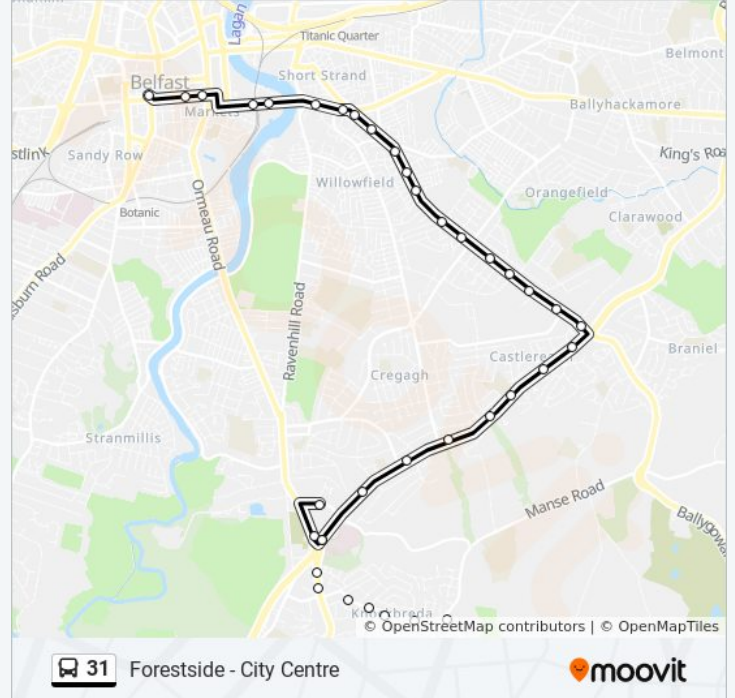

31 bus Info

Direction: City Centre - Forestside

Stops: 25

Trip Duration: 28 min

Line Summary:

Beechgrove Drive

Knockbreda High School

Forestsides

31 bus Info

Direction: Forestsides - City Centre

Stops: 37

Trip Duration: 26 min

Line Summary:

Clonduff

Montgomery Road

Marshalls Road

Orangefield Cres.

Trigo Parade

Ladas Drive

Loopland

Ardgowan Street

Clara Street

John Long's Corner

Paxton Street

Castlereagh Street (Albertbridge Road)

The Mount

Short Strand (Albert Bridge Road)

Maysfield

East Bridge Street (Central Station)

May Street

May Street

Donegall Square West