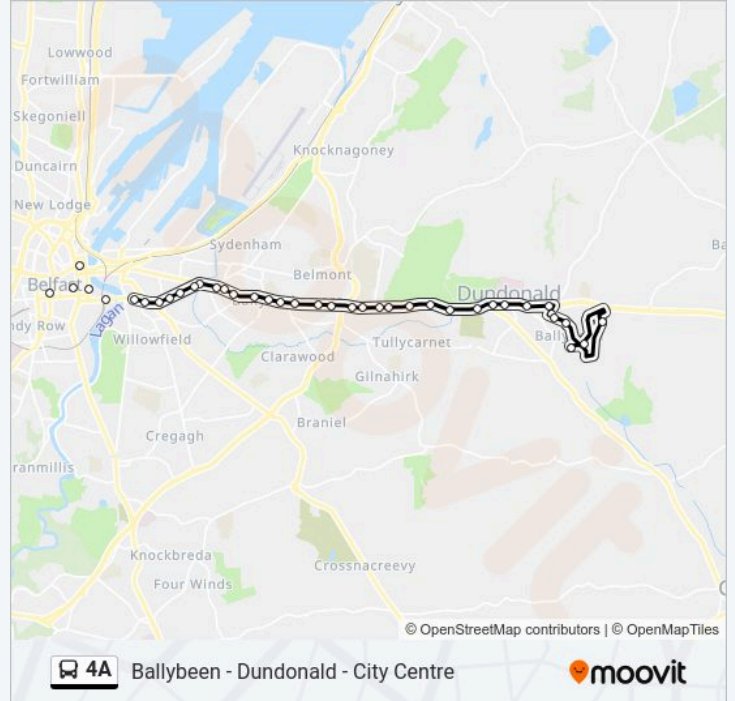

**Direction: City Centre - Dundonald - Ballybeen**

39 stops

[VIEW LINE SCHEDULE](#)

Donegall Square West  
Victoria Centre  
Queens Square  
Waterfront Hall  
East Bridge Street (Central Station)  
Short Strand (Albert Bridge Road)  
The Mount  
Templemore Avenue  
Glenmore Street  
Hornby Street  
Bloomfield Commercial Centre  
Connswater  
Holywood Arches  
Grampian Avenue  
Irwin Avenue  
Clonlee Drive  
North Road  
Castleview Terrace  
Ballyhackamore  
Greenwood Primary  
Knock Road

**4A bus Info****Direction:** City Centre - Dundonald - Ballybeen**Stops:** 39**Trip Duration:** 43 min**Line Summary:**

Hawthorden Court

Cabin Hill

Stormont Park

Stormont

Stormont Court

Rosepark

Dundonald House

Dundonald Cemetery

Comber Road

Ulster Hospital

Ballyregan Road (Dundonald)

Burton Avenue

Robb's Road

Drumadoon

Davarr Avenue

### Direction: Ballybeen - Dundonald - City Centre

48 stops

[VIEW LINE SCHEDULE](#)

Ballybeen (Enler Centre)

Craigleith Drive

Craigleith Drive2

Cairnsmore Avenue

Ballybeen (Culross Drive)