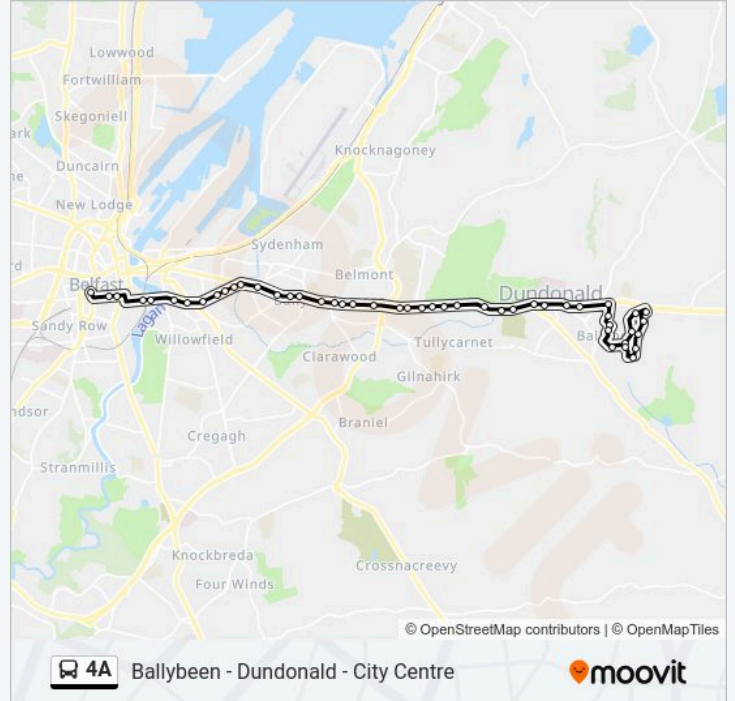

**4A bus Info****Direction:** City Centre - Dundonald - Ballybeen**Stops:** 39**Trip Duration:** 43 min**Line Summary:**

Hawthorden Court

Cabin Hill

Stormont Park

Stormont

Stormont Court

Rosepark

Dundonald House

### Direction: Ballybeen - Dundonald - City Centre

48 stops

[VIEW LINE SCHEDULE](#)

Ballybeen (Enler Centre)

Craigleith Drive

Craigleith Drive2

Cairnsmore Avenue

Ballybeen (Culross Drive)

### 4A bus Info

**Direction:** Ballybeen - Dundonald - City Centre

**Stops:** 48

**Trip Duration:** 37 min

**Line Summary:**

Drumadoon  
Davarr Avenue  
Brooklands  
Cherry Hill  
Ballyregan Road (Dundonald)  
The Ulster Hospital  
Comber Road  
Dundonald Cemetery  
Ardcarn  
Rosepark  
Summerhill Avenue  
Stormont Court  
Stormont  
Stormont Park  
Cabin Hill  
Hawthorden Court  
Knock Road  
Belmont Church Road  
Astoria Gardens  
Hillview Avenue  
Ballyhackamore  
North Road  
Wynfield Court  
Beersbridge Road  
Holywood Arches  
Connswater  
Bloomfield Commercial Centre  
Hornby Street  
Avoniel  
Templemore Avenue  
The Mount  
Short Strand (Albert Bridge Road)

Maysfield

East Bridge Street (Central Station)

May Street

May Street

Donegall Square West

4A bus time schedules and route maps are available in an offline PDF at [moovitapp.com](https://www.moovitapp.com). Use the Moovit App to see live bus times, train schedule or subway schedule, and step-by-step directions for all public transit in Northern Ireland.