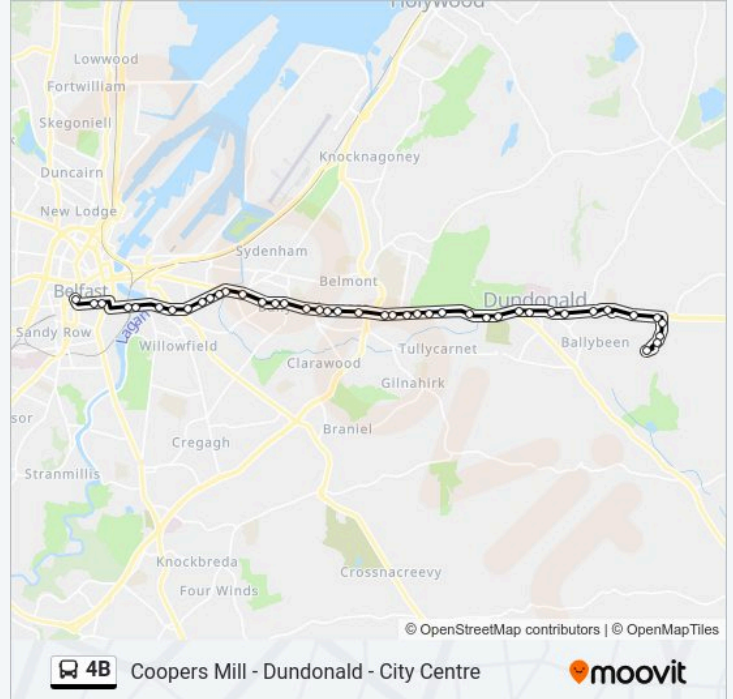

Direction: City Centre - Dundonald - Coopers Mill

39 stops

[VIEW LINE SCHEDULE](#)

- Donegall Square West
- Victoria Centre
- Queens Square
- Waterfront Hall
- East Bridge Street (Central Station)
- Short Strand (Albert Bridge Road)
- The Mount
- Templemore Avenue
- Glenmore Street
- Hornby Street
- Bloomfield Commercial Centre
- Connswater
- Hollywood Arches
- Grampian Avenue
- Irwin Avenue
- Clonlee Drive
- North Road
- Castleview Terrace
- Ballyhackamore
- Greenwood Primary
- Knock Road

4B bus Info

Direction: Coopers Mill - Dundonald - City Centre

Stops: 42

Trip Duration: 35 min

Line Summary:

Comber Road

Dundonald Cemetery

Ardcarn

Connswater

Bloomfield Commercial Centre

Hornby Street

Avoniel

Templemore Avenue

The Mount

Short Strand (Albert Bridge Road)

Maysfield

East Bridge Street (Central Station)

May Street

May Street

Donegall Square West

4B bus time schedules and route maps are available in an offline PDF at moovitapp.com. Use the Moovit App to see live bus times, train schedule or subway schedule, and step-by-step directions for all public transit in Northern Ireland.