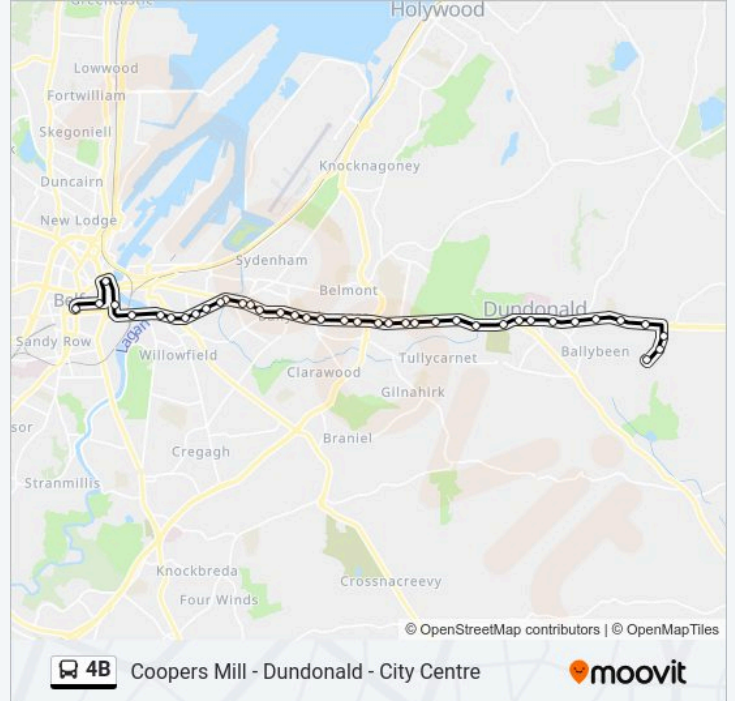

Direction: City Centre - Dundonald - Coopers Mill

39 stops

[VIEW LINE SCHEDULE](#)

- Donegall Square West
- Victoria Centre
- Queens Square
- Waterfront Hall
- East Bridge Street (Central Station)
- Short Strand (Albert Bridge Road)
- The Mount
- Templemore Avenue
- Glenmore Street
- Hornby Street
- Bloomfield Commercial Centre
- Connswater
- Hollywood Arches
- Grampian Avenue
- Irwin Avenue
- Clonlee Drive
- North Road
- Castleview Terrace
- Ballyhackamore
- Greenwood Primary
- Knock Road

Burton Avenue

Davar Avenue

High School

Carrowreagh Road

Old Mill Grove

Old Mill Dale

Coopers Mill Park

Direction: Coopers Mill - Dundonald - City Centre

42 stops

[VIEW LINE SCHEDULE](#)

Coopers Mill Park

Old Mill Park  

Old Mill Dale    

Old Mill Close   

Quarry Inn

Carrowreagh Road

4B bus Info

Direction: Coopers Mill - Dundonald - City Centre

Stops: 42

Trip Duration: 35 min

Line Summary:

Comber Road

Dundonald Cemetery

Ardcarn