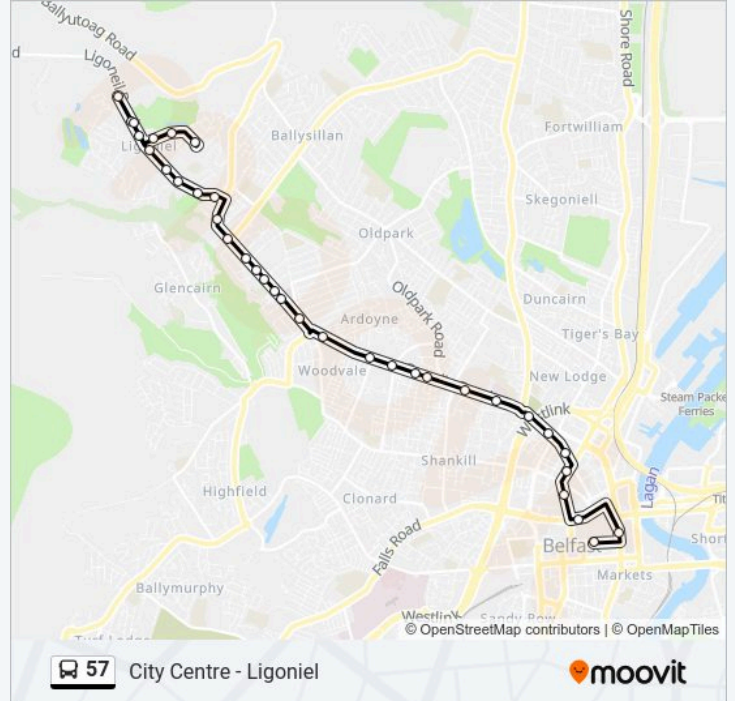

Use the Moovit App to find the closest 57 bus station near you and find out when is the next 57 bus arriving.

Direction: City Centre - Ligoniel

35 stops

[VIEW LINE SCHEDULE](#)

Chichester Street
Victoria Square
Castle Junction 1
Royal Avenue (Castle Court)
Central Library
Donegall Street
Clifton Street
Carlisle Circus (Clifton Street)
Crumlin Road (Mater Hospital)
Crumlin Road (Agnes Street)
Jaffa Street
St Mary's
Tennent Street
Flax Street
Ardoyne
Ardoyne Shops
Everton Complex
Somerdale Park
Mercy Primary School
Abbeydale Park
Wheatfield Gardens

57 bus Info

Direction: City Centre - Ligoniel

Stops: 35

Trip Duration: 28 min

Line Summary:

Glenside Park

Crumlin Road (Glenbank Corner)

28 Ligoniel Road

Mountainhill Walk

Old Mill Road

Ligoniel

Direction: Ligoniel - City Centre

26 stops

[VIEW LINE SCHEDULE](#)

Ligoniel

Mountainhill Road

57 bus Info

Direction: Ligoniel - City Centre

Stops: 26

Trip Duration: 23 min

Line Summary:

Tennent Street

Mccandless Street

Century Street