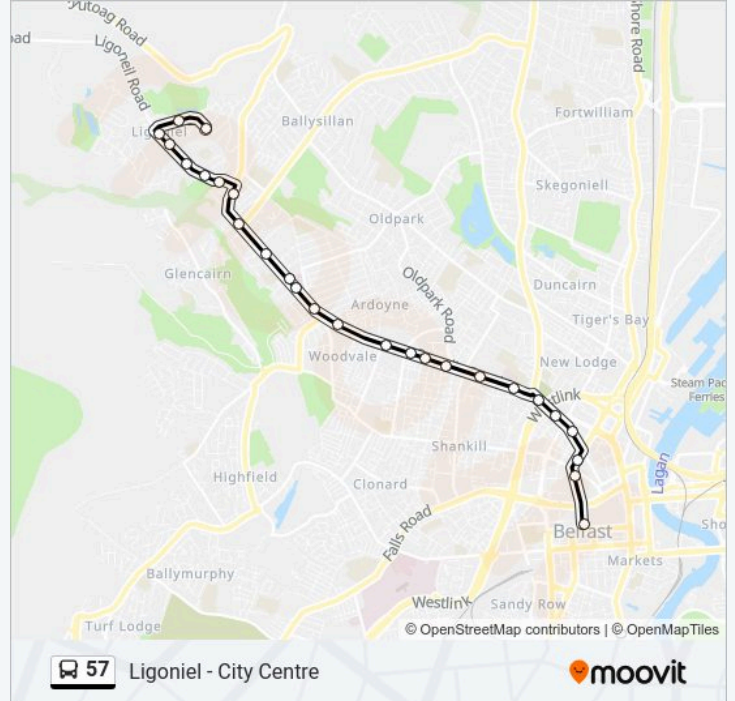

57 bus Info

Direction: City Centre - Ligoniel

Stops: 35

Trip Duration: 28 min

Line Summary:

Glenside Park

Crumlin Road (Glenbank Corner)

28 Ligoniel Road

Mountainhill Walk

Old Mill Road

Ligoniel

Direction: Ligoniel - City Centre

26 stops

[VIEW LINE SCHEDULE](#)

Ligoniel

Mountainhill Road

57 bus Info

Direction: Ligoniel - City Centre

Stops: 26

Trip Duration: 23 min

Line Summary:

Tennent Street

Mccandless Street

Century Street

Crumlin Road (Agnes Street)

Crumlin Road (Mater Hospital)

Carlisle Circus (Clifton Street)

Clifton Street

Donegall Street

Central Library

Royal Avenue (Castle Court)

Donegall Place