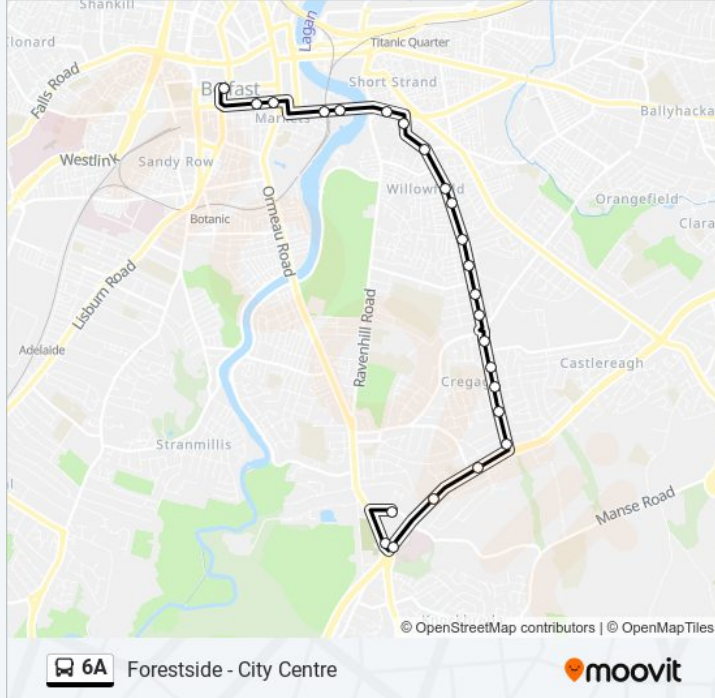

- Chichester Street
- Queens Square
- Waterfront Hall
- East Bridge Street (Central Station)
- Short Strand (Albert Bridge Road)
- Mount Conference Centre
- Woodstock Link
- Isthmus Street
- Willowfield
- Redcar Street
- Loopland
- Courtney Hall
- Ardenlee
- Bell's Bridge
- Montgomery Road
- Greenway
- Somme Drive
- Cregagh Library
- Cregagh Park
- Beechgrove Drive
- Knockbreda High School
- Forestside

6A bus Info
Direction: City Centre - Forestside
Stops: 22
Trip Duration: 24 min
Line Summary:

Direction: Forestside - City Centre

24 stops

[VIEW LINE SCHEDULE](#)

- Forestside
- Forestside
- Forster Green
- Knockbreda High School
- Rosetta Road
- Cregagh Park
- The Straight
- Hamel Drive
- Greenway
- Bell's Bridge
- Onslow
- Ardenlee
- Glendower Street
- Ravenhill Avenue
- Omeath Street
- Willowfield Crescent
- Cherryville Street
- Woodstock Lodge

6A bus Info

Direction: Forestside - City Centre

Stops: 24

Trip Duration: 25 min

Line Summary:

Short Strand (Albert Bridge Road)

Maysfield

East Bridge Street (Central Station)

May Street

May Street

Donegall Square North

6A bus time schedules and route maps are available in an offline PDF at moovitapp.com. Use the [Moovit App](#) to see live bus times, train schedule or subway schedule, and step-by-step directions for all public transit in Northern Ireland.