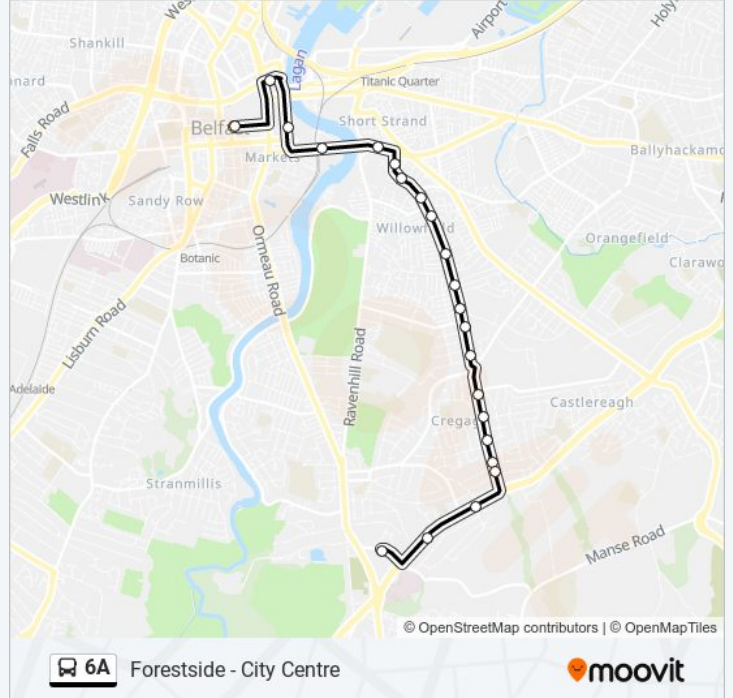

Forestside - City Centre

Get The App

The 6A bus line (Forestside - City Centre) has 2 routes. For regular weekdays, their operation hours are:
 (1) City Centre - Forestside: 05:45 - 23:00 (2) Forestside - City Centre: 05:25 - 22:37
 Use the Moovit App to find the closest 6A bus station near you and find out when is the next 6A bus arriving.

- Chichester Street
- Queens Square
- Waterfront Hall
- East Bridge Street (Central Station)
- Short Strand (Albert Bridge Road)
- Mount Conference Centre
- Woodstock Link
- Isthmus Street
- Willowfield
- Redcar Street
- Loopland
- Courtney Hall
- Ardenlee
- Bell's Bridge
- Montgomery Road
- Greenway
- Somme Drive
- Cregagh Library
- Cregagh Park
- Beechgrove Drive
- Knockbreda High School
- Forestside

6A bus Info
Direction: City Centre - Forestside
Stops: 22
Trip Duration: 24 min
Line Summary:

Direction: Forestside - City Centre

24 stops

[VIEW LINE SCHEDULE](#)

- Forestside
- Forestside
- Forster Green
- Knockbreda High School
- Rosetta Road
- Cregagh Park
- The Straight
- Hamel Drive
- Greenway
- Bell's Bridge
- Onslow
- Ardenlee
- Glendower Street
- Ravenhill Avenue
- Omeath Street
- Willowfield Crescent
- Cherryville Street
- Woodstock Lodge

6A bus Info

Direction: Forestside - City Centre

Stops: 24

Trip Duration: 25 min

Line Summary:

Short Strand (Albert Bridge Road)

Maysfield

East Bridge Street (Central Station)