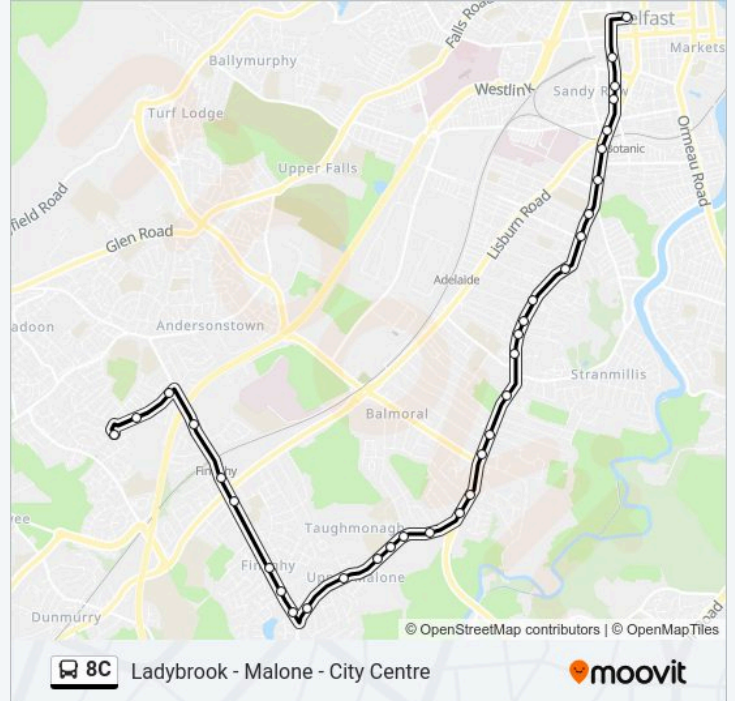

**Direction: Ladybrook - Malone - City Centre**

34 stops

[VIEW LINE SCHEDULE](#)

Ladybrook (Turning Circle)  
Ladybrook Avenue  
Ladybrook Shops  
Finaghy Road North (Orchardville)  
Finaghy Park Central  
Finaghy Road South Health Center  
Benmore Walk  
Chippendale Court  
Finaghy Rd South (Trossachs)  
Malone View  
Malone Heights  
Malton Drive  
Fleming Fulton  
Harberton Park  
House Of Sport  
Malone Road (Malone Hill Park)  
Malone Road (Mount Eden Park)  
Malone Road (Balmoral Avenue)  
Malone Road (Myrtlefield Park)  
Malone Road (Bladon Drive)  
Malone Road (Cranmore Park)

**8C bus Info****Direction:** Ladybrook - Malone - City Centre**Stops:** 34**Trip Duration:** 35 min**Line Summary:**

Malone Road (Notting Hill)

Malone Road (Victoria College)

Malone Road (Adelaide Park)

Malone Road (Windsor Ave)

Malone Road (Eglantine Ave)

Malone Road (Methodist College)

Queen's University

University Road

Bradbury Place

Albion Street

Great Victoria Street, Naval Club

Great Northern Mall

Belfast City Centre

**Direction: City Centre - Malone - Ladybrook**

35 stops

[VIEW LINE SCHEDULE](#)

Donegall Square East

Great Northern Mall

Dublin Road