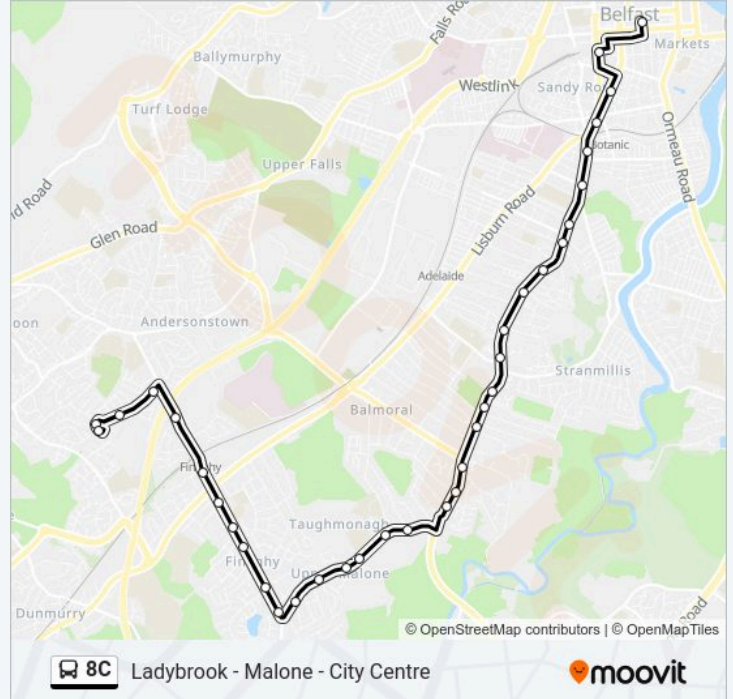

**Direction: Ladybrook - Malone - City Centre**

34 stops

[VIEW LINE SCHEDULE](#)

Ladybrook (Turning Circle)  
Ladybrook Avenue  
Ladybrook Shops  
Finaghy Road North (Orchardville)  
Finaghy Park Central  
Finaghy Road South Health Center  
Benmore Walk  
Chippendale Court  
Finaghy Rd South (Trossachs)  
Malone View  
Malone Heights  
Malton Drive  
Fleming Fulton  
Harberton Park  
House Of Sport  
Malone Road (Malone Hill Park)  
Malone Road (Mount Eden Park)  
Malone Road (Balmoral Avenue)  
Malone Road (Myrtlefield Park)  
Malone Road (Bladon Drive)  
Malone Road (Cranmore Park)

**Stops:** 35

**Trip Duration:** 36 min

**Line Summary:**

Malone Road (Mount Eden Park)

Malone Road (Malone Hill Park)

Malone Road (Bristow Park)

Upper Malone Road (Greenview Park)

Upper Malone Road (Malton Drive)

Finaghy Road South Health Center

Finaghy Park Central

Finaghy Road North (Orchardville)

Ladybrook Shops

Ladybrook Avenue

Ladybrook Cross

Ladybrook (Turning Circle)

8C bus time schedules and route maps are available in an offline PDF at [moovitapp.com](https://moovitapp.com). Use the Moovit App to see live bus times, train schedule or subway schedule, and step-by-step directions for all public transit in Northern Ireland.

© 2024 Moovit - All Rights Reserved