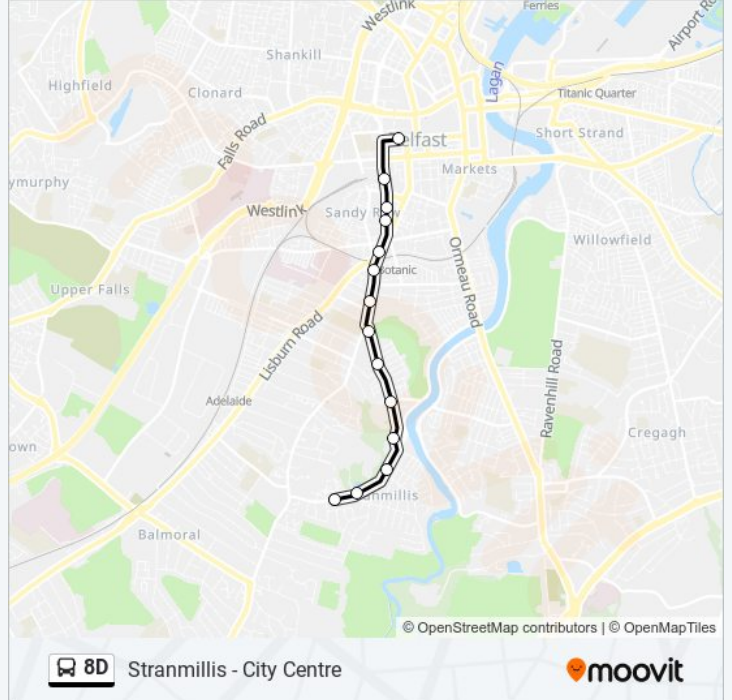

City Centre - Stranmillis

[Get The App](#)

The 8D bus line (City Centre - Stranmillis) has 2 routes. For regular weekdays, their operation hours are:

(1) City Centre - Stranmillis: 08:11 - 15:06 (2) Stranmillis - City Centre: 07:57 - 15:30

Use the Moovit App to find the closest 8D bus station near you and find out when is the next 8D bus arriving.

Direction: City Centre - Stranmillis

14 stops

[VIEW LINE SCHEDULE](#)

- Donegall Square East
- Great Northern Mall
- Dublin Road
- Bradbury Place
- University Road
- Queen's University
- Ulster Museum
- Ashby Buildings
- Sandhurst Drive
- Stranmillis Mews
- Stranmillis College
- Sharman Road
- Richmond Park
- Stranmillis (Broomhill Park)

8D bus Info

Direction: City Centre - Stranmillis

Stops: 14

Trip Duration: 14 min

Line Summary:

Direction: Stranmillis - City Centre

14 stops

[VIEW LINE SCHEDULE](#)

8D bus Info

Direction: Stranmillis - City Centre

Stops: 14

Trip Duration: 16 min

Line Summary:

8D bus time schedules and route maps are available in an offline PDF at moovitapp.com. Use the [Moovit App](#) to see live bus times, train schedule or subway schedule, and step-by-step directions for all public transit in Northern Ireland.