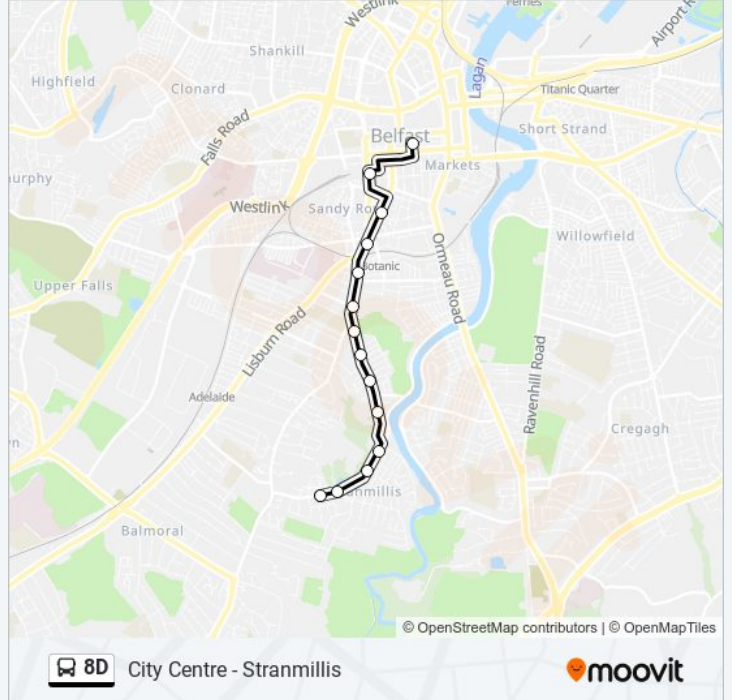

City Centre - Stranmillis

[Get The App](#)

The 8D bus line (City Centre - Stranmillis) has 2 routes. For regular weekdays, their operation hours are:

(1) City Centre - Stranmillis: 08:11 - 15:06 (2) Stranmillis - City Centre: 07:57 - 15:30

Use the Moovit App to find the closest 8D bus station near you and find out when is the next 8D bus arriving.

Direction: City Centre - Stranmillis

14 stops

[VIEW LINE SCHEDULE](#)

- Donegall Square East
- Great Northern Mall
- Dublin Road
- Bradbury Place
- University Road
- Queen's University
- Ulster Museum
- Ashby Buildings
- Sandhurst Drive
- Stranmillis Mews
- Stranmillis College
- Sharman Road
- Richmond Park
- Stranmillis (Broomhill Park)

8D bus Info

Direction: City Centre - Stranmillis

Stops: 14

Trip Duration: 14 min

Line Summary:

Direction: Stranmillis - City Centre

14 stops

[VIEW LINE SCHEDULE](#)

8D bus Info

Direction: Stranmillis - City Centre

Stops: 14

Trip Duration: 16 min

Line Summary:

8D bus time schedules and route maps are available in an offline PDF at moovitapp.com. Use the [Moovit App](#) to see live bus times, train schedule or subway schedule, and step-by-step directions for all public transit in Northern Ireland.