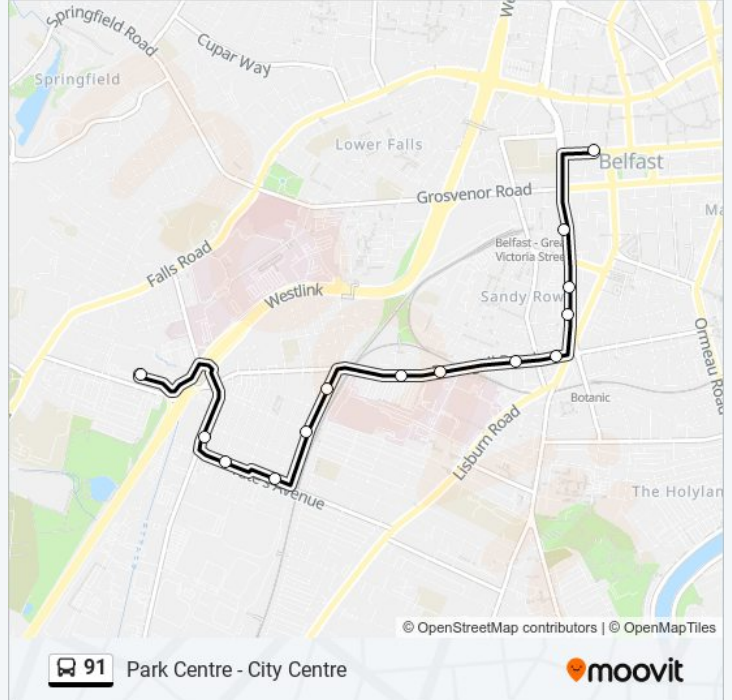

### Direction: City Centre - Park Centre

12 stops

[VIEW LINE SCHEDULE](#)

Donegall Square East  
Great Northern Mall  
Dublin Road  
Belfast Hostelling International  
Donegall Road 78  
Donegall Road 175  
Pandora Street  
Mcdowells Pharmacy  
Frenchpark Street  
Donegall Road, Monarch Laundry  
Park Centre  
Park Centre Terminus

### 91 bus Info

**Direction:** City Centre - Park Centre

**Stops:** 12

**Trip Duration:** 15 min

**Line Summary:**

**Direction: Park Centre - City Centre**

14 stops

[VIEW LINE SCHEDULE](#)

**91 bus Time Schedule**

Park Centre - City Centre Route Timetable:

Sunday	Not Operational
Monday	10:43 - 16:43
Tuesday	10:43 - 16:43
Wednesday	10:43 - 16:43
Thursday	10:43 - 16:43
Friday	10:43 - 16:43
Saturday	Not Operational

**91 bus Info**

**Direction:** Park Centre - City Centre

**Stops:** 14

**Trip Duration:** 18 min

**Line Summary:**

91 bus time schedules and route maps are available in an offline PDF at [moovitapp.com](https://moovitapp.com). Use the [Moovit App](#) to see live bus times, train schedule or subway schedule, and step-by-step directions for all public transit in Northern Ireland.