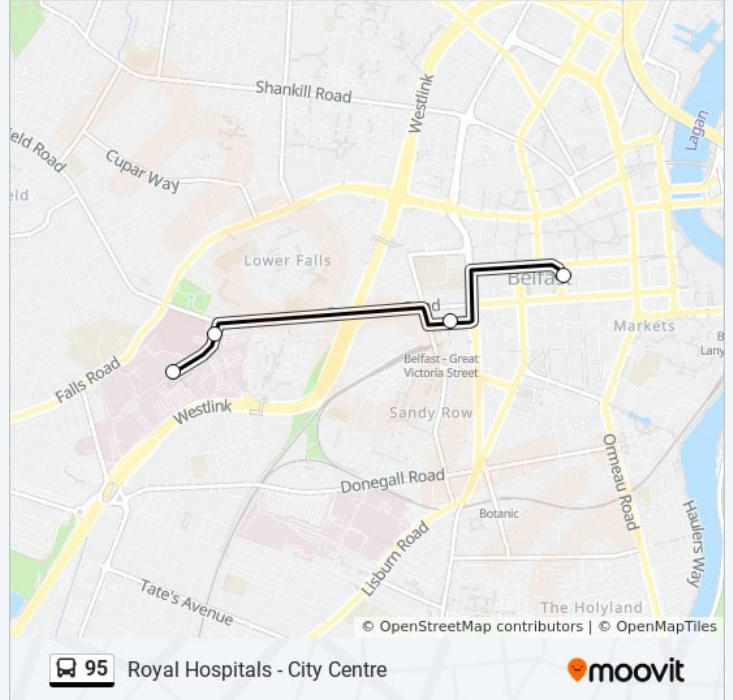

### Direction: City Centre - Royal Hospitals

6 stops

[VIEW LINE SCHEDULE](#)

Donegall Square East

Europa Stand One

Europa Busway

Rvh Stores

Childrens Hospital

### 95 bus Info

**Direction:** City Centre - Royal Hospitals

**Stops:** 6

**Trip Duration:** 13 min

**Line Summary:**

**Direction: Royal Hospitals - City Centre**

4 stops

[VIEW LINE SCHEDULE](#)

Rvh Maternity Ward

Institute Of Pathology

Belfast, Glengall Street

Donegall Square East

**95 bus Time Schedule**

Royal Hospitals - City Centre Route Timetable:

Sunday	Not Operational
Monday	9:15 AM - 5:40 PM
Tuesday	9:15 AM - 5:40 PM
Wednesday	9:15 AM - 5:40 PM
Thursday	9:15 AM - 5:40 PM
Friday	9:15 AM - 5:40 PM
Saturday	Not Operational

**95 bus Info**

**Direction:** Royal Hospitals - City Centre

**Stops:** 4

**Trip Duration:** 13 min

**Line Summary:**

95 bus time schedules and route maps are available in an offline PDF at [moovitapp.com](https://moovitapp.com). Use the [Moovit App](#) to see live bus times, train schedule or subway schedule, and step-by-step directions for all public transit in Northern Ireland.