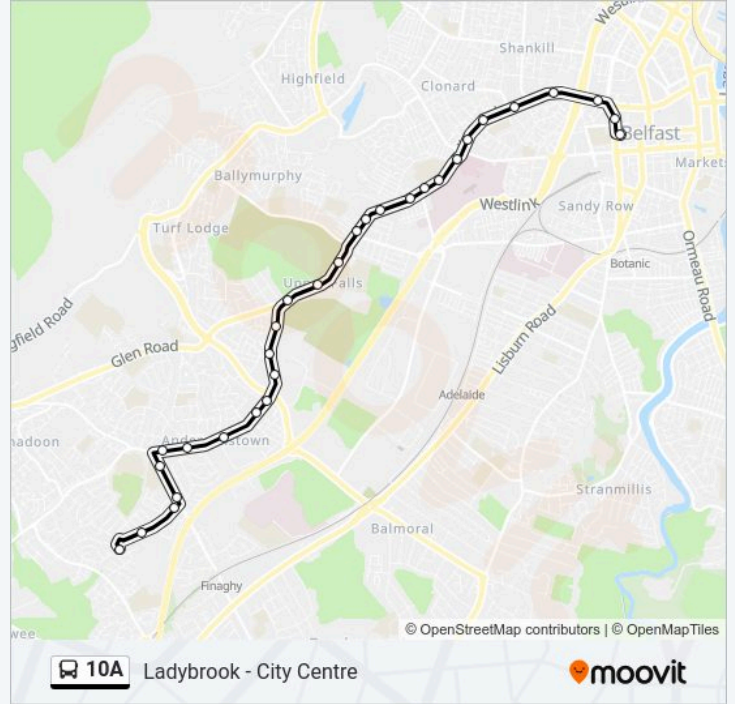

### Direction: City Centre - Ladybrook

33 stops

[VIEW LINE SCHEDULE](#)

Queen Street 1  
Castle Street  
Millfield  
Divis Tower  
Twin Spires  
Conway Street  
Dunville Park  
Falls Road (Royal Hospitals)  
Childrens Hospital  
Broadway  
Beechmount  
Beechview Park  
Falls Road (St.James'S)  
Falls Road (City Cemetery)  
St Louise's  
Rossa House  
Falls Park  
Milltown Cemetery  
Kennedy Centre  
Andersonstown Park  
Westwood Centre

Ladybrook (Turning Circle)

**Direction: Ladybrook - City Centre**

30 stops

[VIEW LINE SCHEDULE](#)

Ladybrook (Turning Circle)

Ladybrook Avenue

Ladybrook Shops

Finaghy Road North

**10A bus Info**

**Direction:** Ladybrook - City Centre

**Stops:** 30

**Trip Duration:** 28 min

**Line Summary:**

Beechview Park

Ard-Na-Va

Beechmount

King Street

Wellington Place

10A bus time schedules and route maps are available in an offline PDF at [moovitapp.com](https://moovitapp.com). Use the Moovit App to see live bus times, train schedule or subway schedule, and step-by-step directions for all public transit in Northern Ireland.