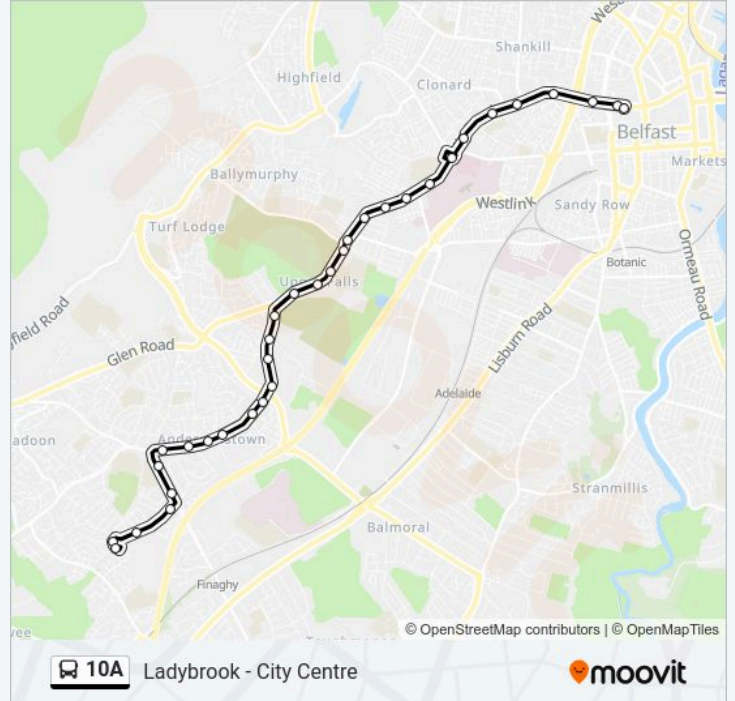

### Direction: City Centre - Ladybrook

33 stops

[VIEW LINE SCHEDULE](#)

Queen Street 1  
Castle Street  
Millfield  
Divis Tower  
Twin Spires  
Conway Street  
Dunville Park  
Falls Road (Royal Hospitals)  
Childrens Hospital  
Broadway  
Beechmount  
Beechview Park  
Falls Road (St.James'S)  
Falls Road (City Cemetery)  
St Louise's  
Rossa House  
Falls Park  
Milltown Cemetery  
Kennedy Centre  
Andersonstown Park  
Westwood Centre

### 10A bus Info

**Direction:** City Centre - Ladybrook

**Stops:** 33

**Trip Duration:** 25 min

**Line Summary:**

Fruithill Park

Fruithill

Owenvarragh Pk

Andersonstown Leisure Centre

Andersonstown Road (Slievegallion Drive)

Ballyowen

St Michael's

Finaghy Road North

Ladybrook Shops

Ladybrook Avenue

Ladybrook Cross

Ladybrook (Turning Circle)

**Direction: Ladybrook - City Centre**

30 stops

[VIEW LINE SCHEDULE](#)

Ladybrook (Turning Circle)

Ladybrook Avenue

Ladybrook Shops

Finaghy Road North