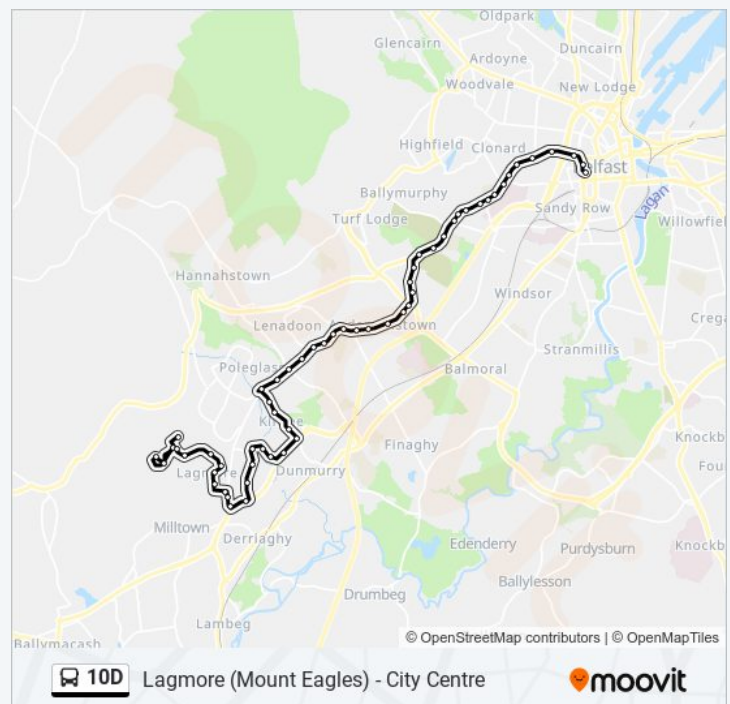

[VIEW LINE SCHEDULE](#)

Lagmore View
Village Square
Mount Eagles
Lagmore Reservoir
Lagmore Avenue (Teeling Avenue)
Lagmore Avenue (Glendowan Park)
Lagmore Avenue (Glenferna)
Lagmore Grove
Lagmore Meadows
Lagmore Drive
Lagmore Dale
Broom Park
Creighton Mews
Summerhill Estate
Summerhill Drive (St.Marks)
Brook Activity Centre
St Luke's
Aspen Walk
Cherry Park
Cherry Road
Upper Dunmurry Lane (Cherry Road)
Upper Dunmurry Lane (Credenhill)
Upper Dunmurry Lane (Corrina Park)
Upper Dunmurry Lane (Glengoland)
Glengoland (Roundabout)
Helen's Wood
Stewartstown Road (Woodbourne)
Stewartstown Road (Doon Road)
Suffolk Avenue

10D bus Time Schedule

Lagmore (Mount Eagles) - City Centre Route
Timetable:

Sunday	11:50 - 22:28
Monday	05:12 - 21:52
Tuesday	05:12 - 21:52
Wednesday	05:12 - 21:52
Thursday	05:12 - 21:52
Friday	05:12 - 21:52
Saturday	05:12 - 21:52

10D bus Info

Direction: Lagmore (Mount Eagles) - City Centre

Stops: 57

Trip Duration: 46 min

Line Summary:

Hillhead Crescent

St Genevieve's

Stewartstown Road (Shaw's Road)

Ballyowen

Andersonstown Road (Slievegallion Drive)

Owenvarragh Pk

Fruithill

Fruithill Park

Westwood Centre

Kennedy Centre

Milltown Cemetery