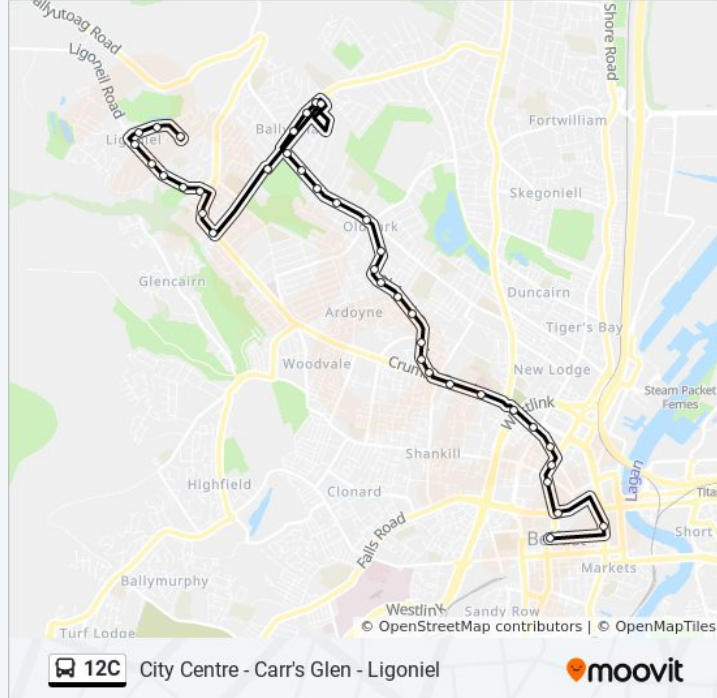

Direction: City Centre - Carr's Glen - Ligoniel

38 stops

[VIEW LINE SCHEDULE](#)

- Donegall Square North
- Victoria Square
- Castle Junction 2
- Royal Avenue (Castle Court)
- Central Library
- Donegall Street
- Clifton Street
- Carlisle Circus (Clifton Street)
- Crumlin Road (Mater Hospital)
- Crumlin Road (Agnes Street)
- Oldpark Road (Agnes Street)
- Oldpark Library
- Hillview Road
- Churchview Court
- Ardoyne Avenue
- Marrowbone Park
- Deerpark Road (The Park)
- Torrens Crescent
- Cliftonville Circus
- Dunkeld Gardens
- Deerpark Road
- Joanmount Park

12C bus Info

Direction: City Centre - Carr's Glen - Ligoniel

Stops: 38

Trip Duration: 26 min

Line Summary:

Oldpark Shops

Formby Park

Ballysillan Road

Carr's Glen

Carr's Glen (Joanmount)

Silverstream Gardens

Glenside Park

Crumlin Road (Glenbank Corner)

28 Ligoniel Road

Ligoniel Park

78 Ligoniel Road

Ligoniel Community Centre

Wolfhill Centre

Mountainhill Walk

Old Mill Road

Ligoniel

Direction: Ligoniel - Carr's Glen - City Centre

35 stops

[VIEW LINE SCHEDULE](#)