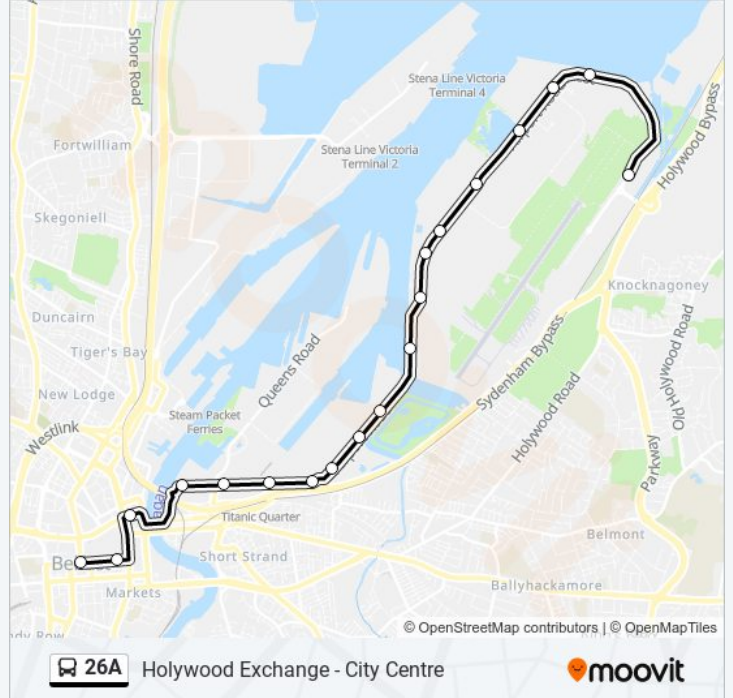

Direction: City Centre - Hollywood Exchange

19 stops

[VIEW LINE SCHEDULE](#)

- City Centre
- Victoria Centre
- Queens Square
- Odyssey
- Sydenham Road (Citi Building)
- Fraser Street Bridge
- Hamilton Road
- Drd
- Airport Road (Shorts)
- River Side
- Airport Road (Boc)
- Airport Road West
- Easons / Menzies
- Emo
- Moscow Rd / Harbour Lagoon
- Portside
- Heron Road
- Trident House
- Hollywood Exchange

26A bus Info

Direction: City Centre - Hollywood Exchange

Stops: 19

Trip Duration: 18 min

Line Summary:

Direction: Hollywood Exchange - City Centre

22 stops

[VIEW LINE SCHEDULE](#)

Easons / Menzies

Airport Road West

River Side

Airport Road (Shorts)

Drd

Hamilton Road

Fraser St. Bridge

Old Channel Rd.

26A bus Info

Direction: Hollywood Exchange - City Centre

Stops: 22

Trip Duration: 22 min

Line Summary:

St George's Market

May Street

May Street