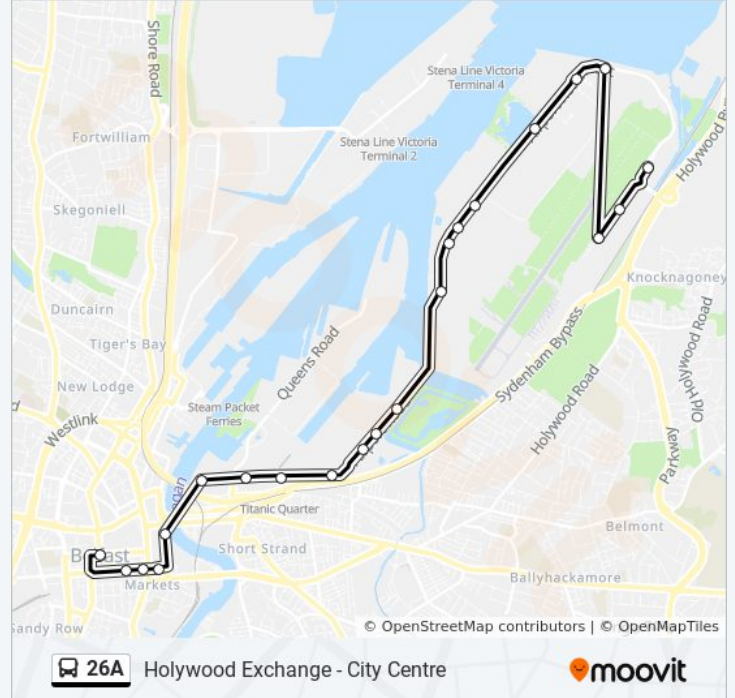

St George's Market

May Street

May Street

City Centre

26A bus time schedules and route maps are available in an offline PDF at moovitapp.com. Use the [Moovit App](#) to see live bus times, train schedule or subway schedule, and step-by-step directions for all public transit in Northern Ireland.

[About Moovit](#) • [MaaS Solutions](#) • [Supported Countries](#) • [Mooviter Community](#)

© 2024 Moovit - All Rights Reserved

Check Live Arrival Times