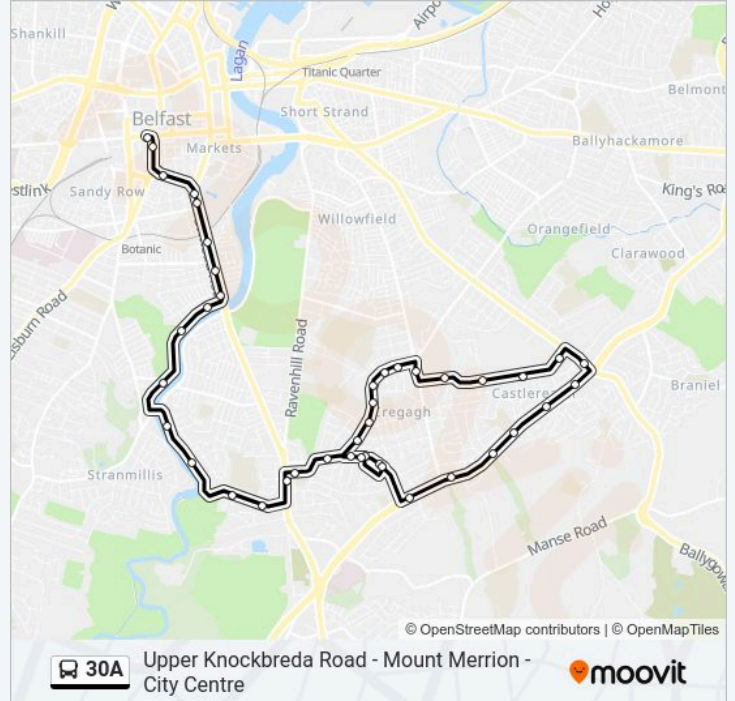

Mounr Merrion Avenue

Mount Merrion Park

Wynchurch

Mount Merrion, Rosetta Road

Wynchurch

Knock Eden

Rosetta (Knockbreda Road)

Rosetta (St John's Church)

Annadale Bowling Green

Annadale Allotments

Wellington Square

Annadale Terrace

Lyric

Queen's Pec

Collingwood Avenue

Ormeau Road (Agincourt Avenue)

Hatfield Street

Mcclure Street

Gasworks

Cromac Wood

Ormeau Ave.

Bedford Street

Howard Street

30A bus time schedules and route maps are available in an offline PDF at moovitapp.com. Use the Moovit App to see live bus times, train schedule or subway schedule, and step-by-step directions for all public transit in Northern Ireland.

© 2024 Moovit - All Rights Reserved