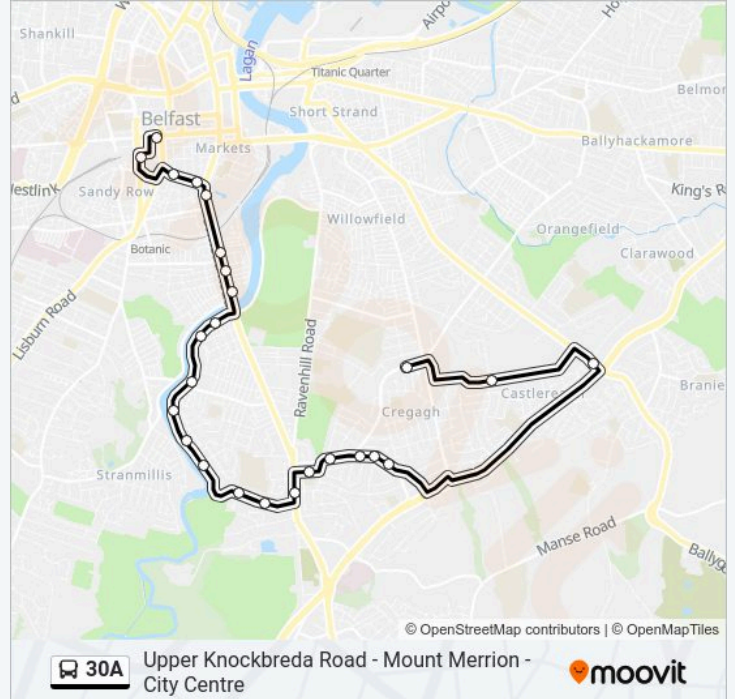

Use the Moovit App to find the closest 30A bus station near you and find out when is the next 30A bus arriving.

Direction: City Centre - Mount Merrion - Upper Knockbreda Road

25 stops

[VIEW LINE SCHEDULE](#)

30A bus Info

Direction: City Centre - Mount Merrion - Upper Knockbreda Road

Stops: 25

Trip Duration: 28 min

Line Summary:

Wynchurch

Mount Merrion, Rosetta Road

Clonduff

Stirling Avenue

157 Mount Merrion Avenue

Direction: Upper Knockbreda Road - Mount Merrion - City Centre

41 stops

[VIEW LINE SCHEDULE](#)

Mount Merrion, Rosetta Road

Rosetta Road

St Finnian's Church

30A bus Info

Direction: Upper Knockbreda Road - Mount Merrion - City Centre

Stops: 41

Trip Duration: 35 min

Line Summary:

Mounr Merrion Avenue

Mount Merrion Park

Wynchurch