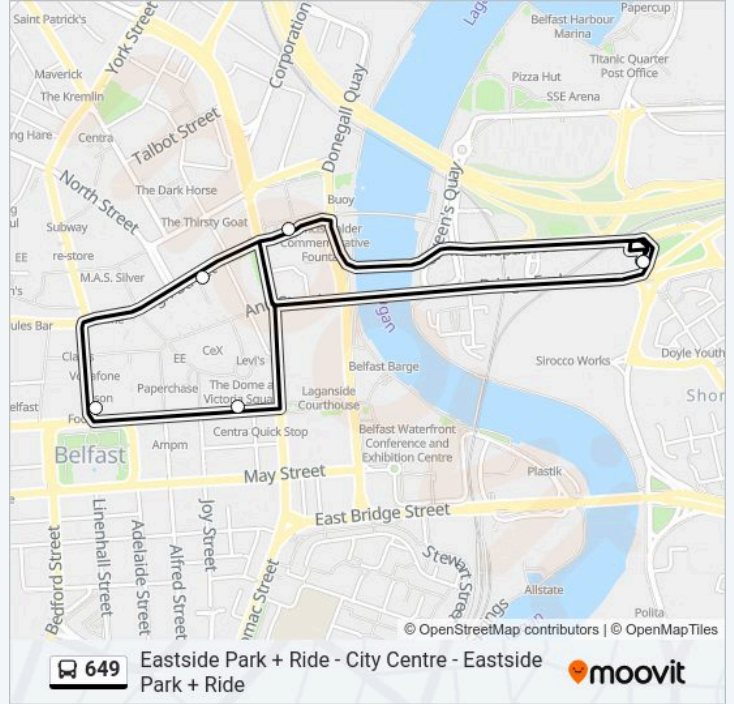

## Eastside Park + Ride - City Centre - Eastside Park + Ride

[Get The App](#)

The 649 bus line Eastside Park + Ride - City Centre - Eastside Park + Ride has one route. For regular weekdays, their operation hours are:

### Direction: Eastside Park + Ride - City Centre - Eastside Park + Ride

6 stops

[VIEW LINE SCHEDULE](#)

Eastside Park & Ride  
Laganside Bus Station  
Donegall Place  
Victoria Centre  
Queens Square  
Eastside Park & Ride

### 649 bus Time Schedule

Eastside Park + Ride - City Centre - Eastside Park + Ride Route Timetable:

Sunday	Not Operational
Monday	07:25 - 18:25
Tuesday	07:25 - 18:25
Wednesday	07:25 - 18:25
Thursday	07:25 - 18:25
Friday	07:25 - 18:25
Saturday	07:45 - 18:05

### 649 bus Info

**Direction:** Eastside Park + Ride - City Centre - Eastside Park + Ride

**Stops:** 6

**Trip Duration:** 12 min

**Line Summary:**

649 bus time schedules and route maps are available in an offline PDF at [moovitapp.com](https://moovitapp.com). Use the Moovit App to see live bus times, train schedule or subway schedule, and step-by-step directions for all public transit in Northern Ireland.