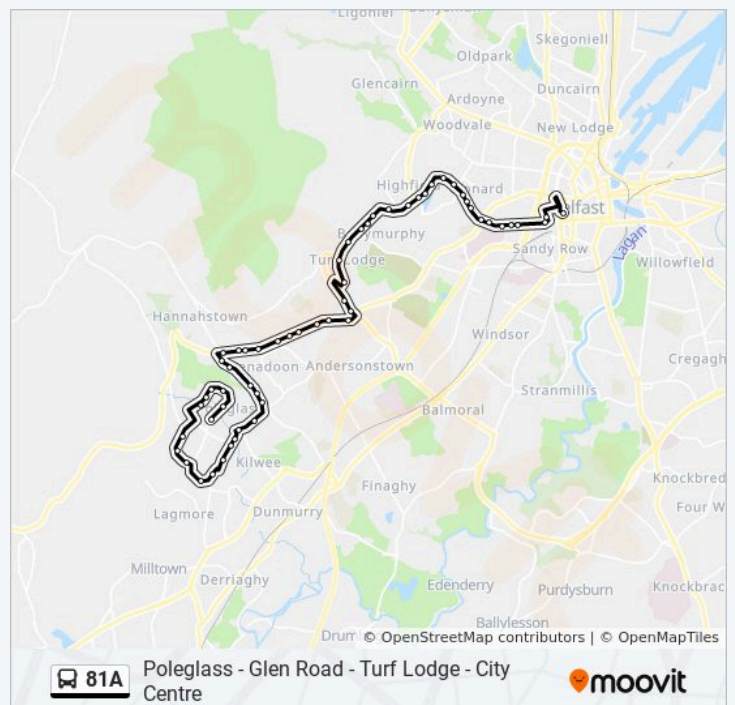

Bell Steel Road (Woodside)

Brian's Well Road (Glenkeen)

Brian's Well Close

Pantridge Road (Pembroke Loop)

Poleglass (Pembroke Loop)

**Direction: Poleglass - Glen Road - Turf Lodge - City Centre**

57 stops

[VIEW LINE SCHEDULE](#)

- Poleglass (Pembroke Loop)
- Pembroke Manor
- Colinbrook
- Colinbrook Avenue
- Springbank Close
- Springbank Drive
- Brian's Well Close
- Brian's Well Road (Glenkeen)
- Brainswell Road (Glenbawn)
- Bell Steel Road (Woodside)
- Bell Steel Road (Stewartstown Road)
- Stewartstown Road (Health Centre)
- Stewartstown Road (Dairy Farm)
- Stewartstown Road
- Glengoland (Roundabout)
- Helen's Wood
- Suffolk Road (Woodbourne)
- Riverside Mews
- Falcarragh
- Donegal Celtic
- Suffolk Heights
- Hannahstown Hill
- Glencolin
- St. Oliver Plunkett
- Shaw's Road (Glen Road)
- Glen Road Heights
- Rosnareen
- Hamill Grove

**81A bus Time Schedule**

Poleglass - Glen Road - Turf Lodge - City Centre

Route Timetable:

Sunday	Not Operational
Monday	07:53
Tuesday	07:53
Wednesday	07:53
Thursday	07:53
Friday	07:53
Saturday	Not Operational

**81A bus Info**

**Direction:** Poleglass - Glen Road - Turf Lodge - City Centre

**Stops:** 57

**Trip Duration:** 57 min

**Line Summary:**

Cbs

Coolnasilla

Glen Road (St.Theresa'S)