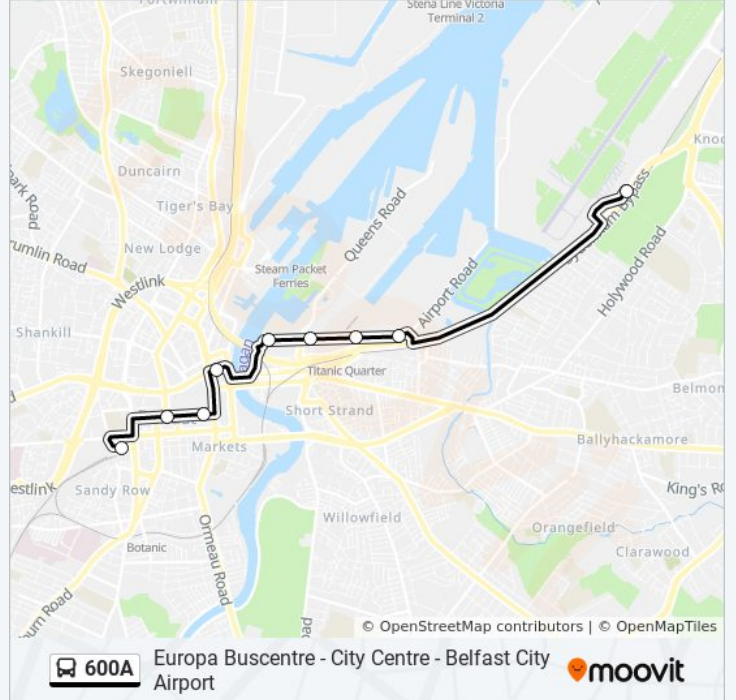

Direction: Belfast City Airport - City Centre - Europa Buscentre

11 stops

[VIEW LINE SCHEDULE](#)

City Airport
Hamilton Road
Fraser St. Bridge
Old Channel Rd.
Odyssey
Oxford Street
St George's Market
May Street
May Street
Donegall Square South
Europa Stand One

Europa Stand One

City Centre

Victoria Centre

Queens Square

Odyssey

Sydenham Road (Citi Building)

Fraser Street Bridge

Hamilton Road

City Airport

600A bus Time Schedule

Europa Buscentre - City Centre - Belfast City Airport
Route Timetable:

Sunday	7:15 AM - 8:00 PM
Monday	Not Operational
Tuesday	Not Operational
Wednesday	Not Operational
Thursday	Not Operational
Friday	Not Operational
Saturday	6:30 AM - 8:00 PM

600A bus Info

Direction: Europa Buscentre - City Centre - Belfast City Airport

Stops: 9

Trip Duration: 15 min

Line Summary:

600A bus time schedules and route maps are available in an offline PDF at moovitapp.com. Use the [Moovit App](#) to see live bus times, train schedule or subway schedule, and step-by-step directions for all public transit in Northern Ireland.