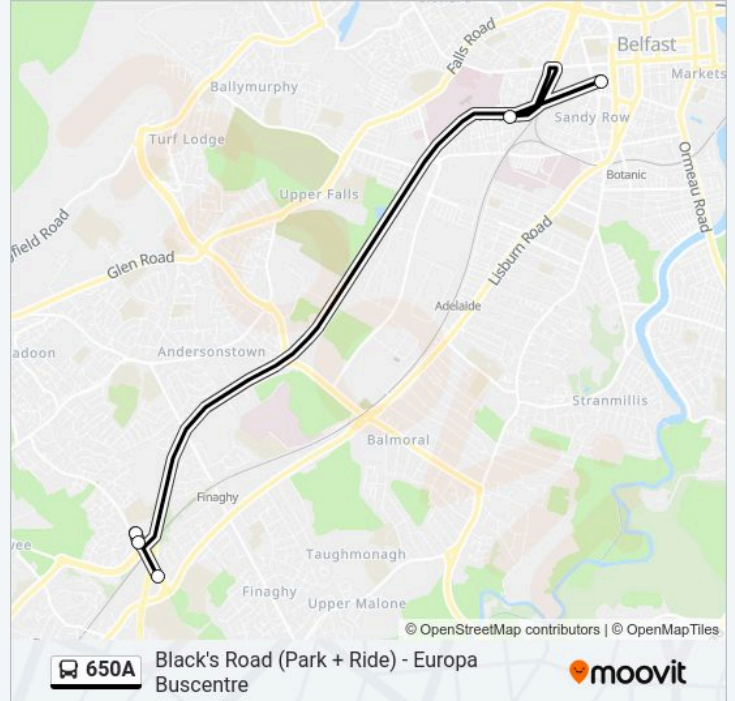

Use the Moovit App to find the closest 650A bus station near you and find out when is the next 650A bus arriving.

Direction: Black's Road (Park + Ride) - Europa Buscentre

5 stops

[VIEW LINE SCHEDULE](#)

- Black's Road P&R
- Black's Road (Oakhurst)
- Black's Road (M1 Onslip)
- Europa Busway
- Europa Buscentre

650A bus Info

Direction: Black's Road (Park + Ride) - Europa Buscentre

Stops: 5

Trip Duration: 12 min

Line Summary:

Direction: Europa Buscentre - Black's Road (Park + Ride) - Black's Road (St. An

3 stops

[VIEW LINE SCHEDULE](#)

Europa Buscentre

Europa Busway

Black's Road P&R

650A bus Time Schedule

Europa Buscentre - Black's Road (Park + Ride) - Black's Road (St. An Route Timetable:

Sunday	Not Operational
Monday	08:55 - 16:15
Tuesday	08:55 - 16:15
Wednesday	08:55 - 16:15
Thursday	08:55 - 16:15
Friday	08:55 - 16:15
Saturday	Not Operational

650A bus Info

Direction: Europa Buscentre - Black's Road (Park + Ride) - Black's Road (St. An

Stops: 3

Trip Duration: 10 min

Line Summary:

650A bus time schedules and route maps are available in an offline PDF at moovitapp.com. Use the Moovit App to see live bus times, train schedule or subway schedule, and step-by-step directions for all public transit in Northern Ireland.