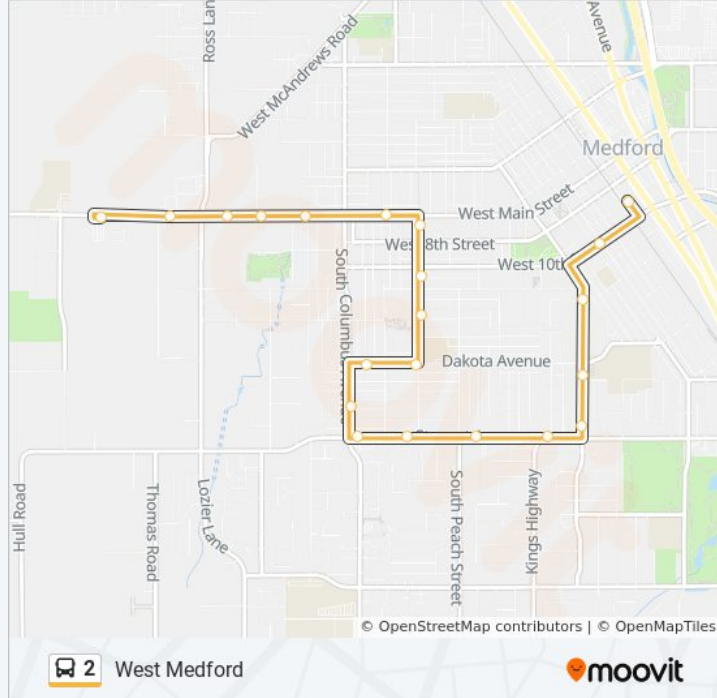

### Direction: Medford / Front St Station

12 stops

[VIEW LINE SCHEDULE](#)

- West Main Bi-Mart
- West Main And Lozier - Thunderbird
- W Main St - East Of Lozier Ln
- W Main St - East Of Reager St
- W Main St - West Of Jeanette Ave
- W 8th St - East Of Elm St
- W 8th St - East Of Lincoln St
- W 8th St - East Of Cannon St
- W 8th St - West Of Mistletoe St
- Medford City Hall
- W 8th St - East Of Grape St
- Front Street Station

- Front Street Station
- 10th St - East Of Holly St
- Oakdale Ave - South Of 11th St
- Oakdale And Dakota
- Oakdale Ave - North Of Stewart Ave
- Stewart Ave - East Of King St
- Stewart Ave - East Of Peach St
- Stewart Ave - West Of Hamilton St
- Stewart And Columbus
- Columbus Ave - South Of Mt. Pitt
- Dakota Ave - East Of Benson St
- Dakota Ave - West Of Hamilton St
- Hamilton St - North Of 13th St
- Hamilton St - South Of 10th St
- Hamilton And West Main - Probation Office
- W Main St - East Of Summit Ave
- W Main St - West Of Western Ave
- W Main St - East Of Reager St

**2 bus Info**

**Direction:** West Medford

**Stops:** 22

**Trip Duration:** 13 min

**Line Summary:**

W Main St - East Of N Ross Ln

West Main And Ross - Albertsons

Medford West Main Bi-Mart

West Main Bi-Mart

2 bus time schedules and route maps are available in an offline PDF at [moovitapp.com](https://moovitapp.com). Use the [Moovit App](#) to see live bus times, train schedule or subway schedule, and step-by-step directions for all public transit in Rogue Valley.