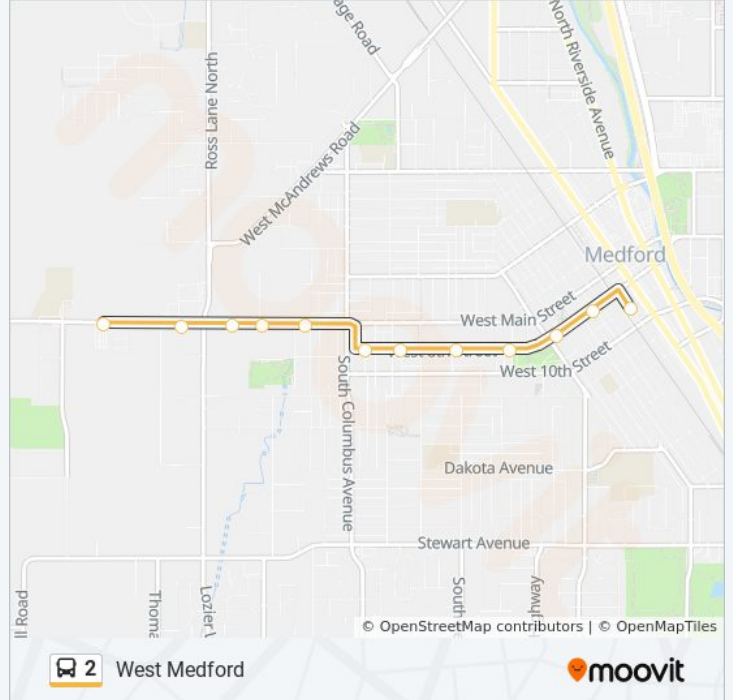

### Direction: Medford / Front St Station

12 stops

[VIEW LINE SCHEDULE](#)

- West Main Bi-Mart
- West Main And Lozier - Thunderbird
- W Main St - East Of Lozier Ln
- W Main St - East Of Reager St
- W Main St - West Of Jeanette Ave
- W 8th St - East Of Elm St
- W 8th St - East Of Lincoln St
- W 8th St - East Of Cannon St
- W 8th St - West Of Mistletoe St
- Medford City Hall
- W 8th St - East Of Grape St
- Front Street Station

### 2 bus Info

**Direction:** Medford / Front St Station

**Stops:** 12

**Trip Duration:** 9 min

**Line Summary:**

**Direction: West Medford**

22 stops

[VIEW LINE SCHEDULE](#)

- Front Street Station
- 10th St - East Of Holly St
- Oakdale Ave - South Of 11th St
- Oakdale And Dakota
- Oakdale Ave - North Of Stewart Ave
- Stewart Ave - East Of King St
- Stewart Ave - East Of Peach St
- Stewart Ave - West Of Hamilton St
- Stewart And Columbus
- Columbus Ave - South Of Mt. Pitt
- Dakota Ave - East Of Benson St
- Dakota Ave - West Of Hamilton St
- Hamilton St - North Of 13th St
- Hamilton St - South Of 10th St
- Hamilton And West Main - Probation Office
- W Main St - East Of Summit Ave
- W Main St - West Of Western Ave
- W Main St - East Of Reager St

**2 bus Info**

**Direction:** West Medford

**Stops:** 22

**Trip Duration:** 13 min

**Line Summary:**

W Main St - East Of N Ross Ln

West Main And Ross - Albertsons

Medford West Main Bi-Mart