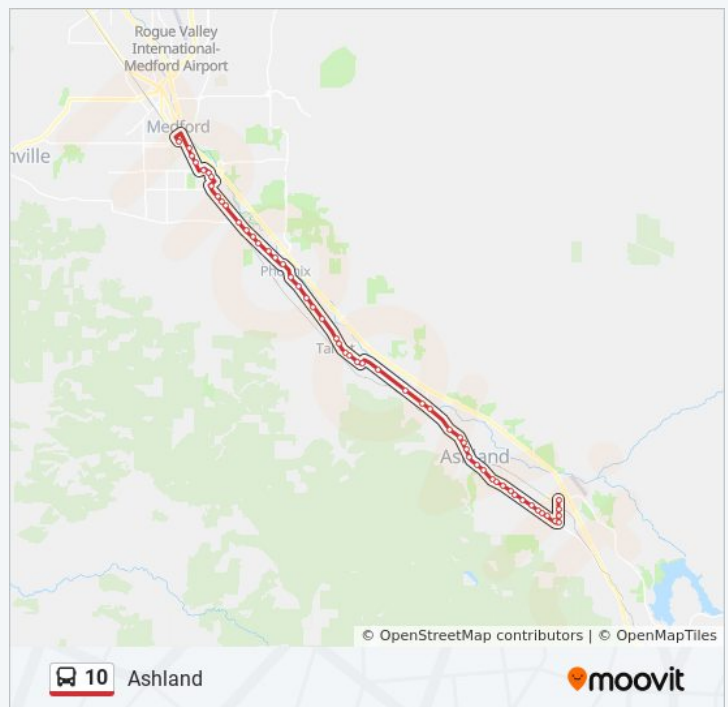

N Main St - North Of Maple St

N Main St - North Of Grant St

N Main St - South Of Jackson Rd

Highway 99 - South Of Valley View Rd

Jackson Wellsprings

Highway 99 - North Of Talent Ave

Highway 99 - South Of Creel Rd

Arnos Rd - East Of Talent Ave

Talent Ave - North Of Rogue River Pkwy

Talent Ave - North Of Rapp Rd

Talent Ave - South Of Gangnes Dr

10 bus Time Schedule

Medford / Front St Station Route Timetable:

Sunday	Not Operational
Monday	5:58 AM - 8:58 PM
Tuesday	5:58 AM - 8:58 PM
Wednesday	5:58 AM - 8:58 PM
Thursday	5:58 AM - 8:58 PM
Friday	5:58 AM - 8:58 PM
Saturday	7:58 AM - 6:58 PM

10 bus Info

Direction: Medford / Front St Station

Stops: 55

Trip Duration: 51 min

Line Summary:

Talent And Main

Talent Ave - South Of Colver Rd

S Pacific Hwy - North Of Hartley Rd