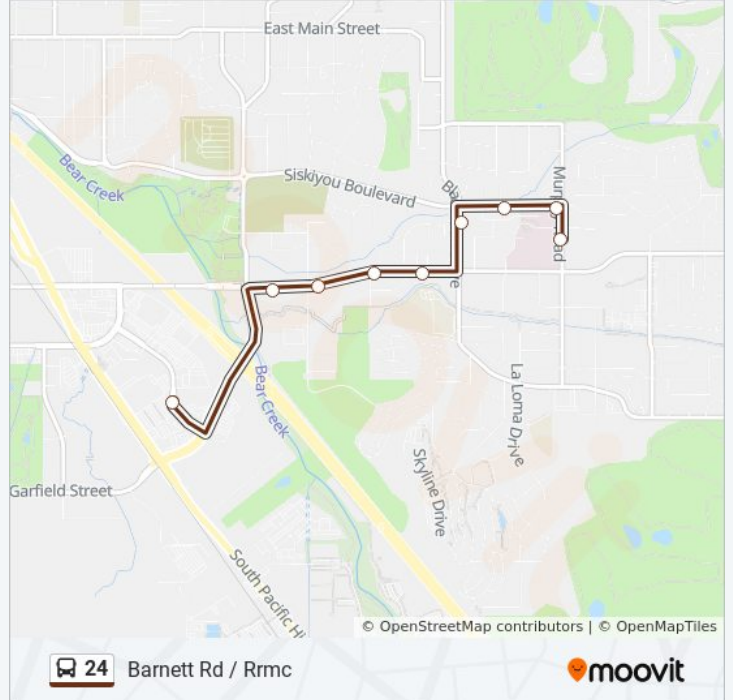

24 bus Info

Direction: Barnett Rd / Rrmc

Stops: 9

Trip Duration: 9 min

Line Summary:

Direction: Center Dr/ S Gateway

19 stops

[VIEW LINE SCHEDULE](#)

- Asante Rogue Regional Medical Center
- Murphy And State
- Juanipero And Morrison
- Juanipero And Olympic
- Golf View And Alameda
- Golf View And Creek View
- Golfview/ State Street
- Barnett Road/ Brookdale Senior Living
- East Barnett And Murphy
- E Barnett Rd - West Of Medical Center Dr
- E Barnett Rd - West Of Black Oak Dr
- E Barnett Rd - West Of Crestbrook Rd
- E Barnett Rd - East Of Ellendale Dr
- E Barnett Rd - East Of Highland Dr
- Barnett And Riverside - Mcdonalds
- S. Riverside Ave - South Of Barnett Rd
- Stewart Ave - East Of S. Pacific Hwy
- Center Dr/ Harry And David Country Village

24 bus Time Schedule

Center Dr/ S Gateway Route Timetable:

Sunday	Not Operational
Monday	6:24 AM - 8:44 PM
Tuesday	6:24 AM - 8:44 PM
Wednesday	6:24 AM - 8:44 PM
Thursday	6:24 AM - 8:44 PM
Friday	6:24 AM - 8:44 PM
Saturday	7:24 AM - 6:04 PM

24 bus Info

Direction: Center Dr/ S Gateway

Stops: 19

Trip Duration: 21 min

Line Summary:

24 bus time schedules and route maps are available in an offline PDF at moovitapp.com. Use the [Moovit App](#) to see live bus times, train schedule or subway schedule, and step-by-step directions for all public transit in Rogue Valley.