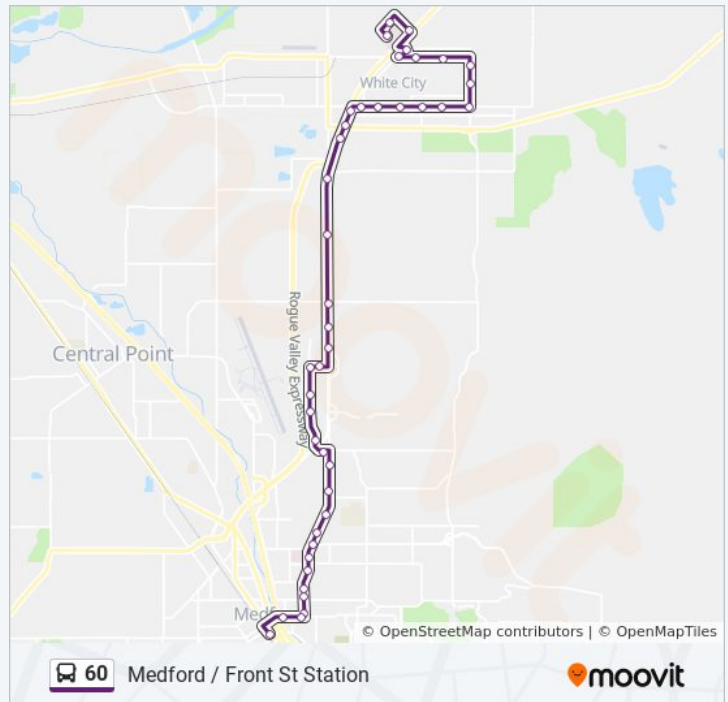

60 bus Info

Direction: Medford / Front St Station

Stops: 42

Trip Duration: 46 min

Line Summary:

Dr

Crater Lake Hwy - South Of Burl Crest Dr

Coker Butte - East Of Grumman Dr

Direction: White City

30 stops

[VIEW LINE SCHEDULE](#)

Front Street Station

E 8th St - under I-5

E Main St - East Of Almond St

E Main St - West Of Myrtle St

Main And Crater Lake Avenue

Crater Lake Ave - North Of Jackson St

Crater Lake Ave - North Of Stevens St

60 bus Time Schedule

White City Route Timetable:

Sunday	Not Operational
Monday	5:00 AM - 8:00 PM
Tuesday	5:00 AM - 8:00 PM
Wednesday	5:00 AM - 8:00 PM
Thursday	5:00 AM - 8:00 PM
Friday	5:00 AM - 8:00 PM
Saturday	7:30 AM - 5:30 PM

Va Sorcc

60 bus Info

Direction: White City

Stops: 30

Trip Duration: 32 min

Line Summary:

60 bus time schedules and route maps are available in an offline PDF at moovitapp.com. Use the [Moovit App](#) to see live bus times, train schedule or subway schedule, and step-by-step directions for all public transit in Rogue Valley.