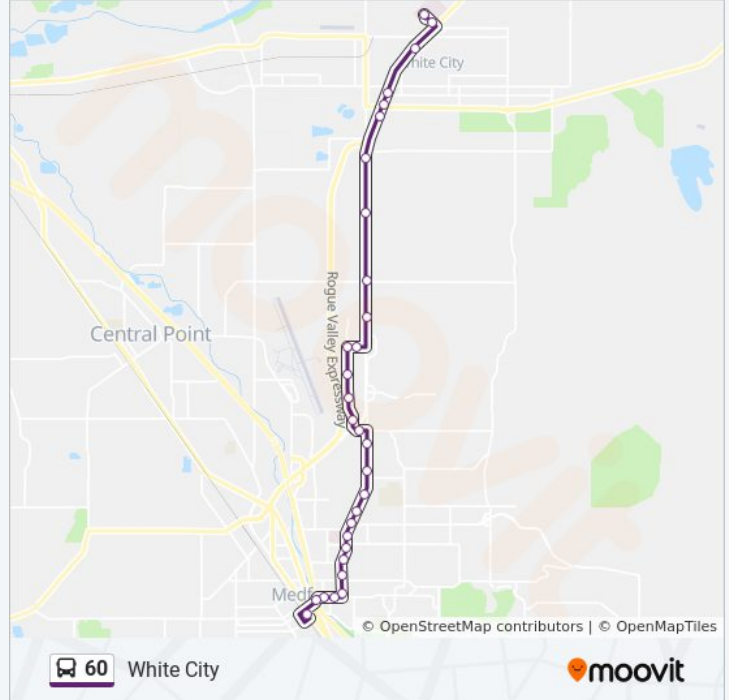

Lear Way - Between Coker Butte & Commerce Dr

Lear Way - North Of Commerce Dr

North Medford Walmart

Delta Waters Rd - North Of Safeway Access Road

Delta Waters Rd - East Of Crater Lake Hwy

Crater Lake Ave - South Of Sky Park Dr

Crater Lake Ave - South Of Spring St

Crater Lake Ave - South Of Stevens St

Crater Lake Ave - South Of Bennett Ave

Main And Crater Lake Avenue

E Main St - West Of Myrtle St

E Main St - West Of Hawthorne St

Front Street Station

Direction: White City

30 stops

[VIEW LINE SCHEDULE](#)

Front Street Station

E 8th St - under I-5

E Main St - East Of Almond St

E Main St - West Of Myrtle St

Main And Crater Lake Avenue

Crater Lake Ave - North Of Jackson St

Crater Lake Ave - North Of Stevens St

60 bus Time Schedule

White City Route Timetable:

Sunday	Not Operational
Monday	5:00 AM - 8:00 PM
Tuesday	5:00 AM - 8:00 PM
Wednesday	5:00 AM - 8:00 PM
Thursday	5:00 AM - 8:00 PM
Friday	5:00 AM - 8:00 PM
Saturday	7:30 AM - 5:30 PM