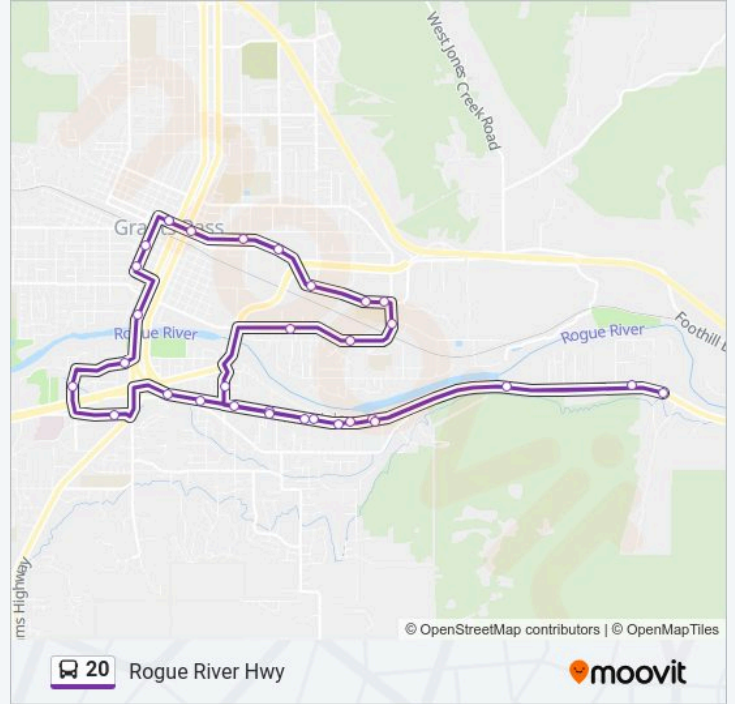

20 Line

Rogue River Hwy

Get The App

The 20 bus line Rogue River Hwy has one route. For regular weekdays, their operation hours are:

(1) Rogue River Hwy: 7:00 AM-6:00 PM

Use the Moovit App to find the closest 20 bus station near you and find out when is the next 20 bus arriving.

Direction: Rogue River Hwy

32 stops

[VIEW LINE SCHEDULE](#)

- Jct Transit Hub Route 20/40
- 4th & H St
- 4th Street / K Street
- 6th Street (Riverside Plaza)
- West Park St
- Ringuette St
- Union Ave (Walgreens)
- Farmers Market
- Rogue River Hwy / Florence Ln
- Parkdale
- Cloverlawn Dr
- Hamilton Ln
- Carnahan Dr
- Rogue River Hwy / Mount Baldy
- Rogue River Hwy & Royal View
- Rogue River Hwy Cave Man RV Park
- River Park RV Resort
- Rogue River Hwy / Mount Baldy
- Rr Hwy & Carnahan Dr
- Rr Hwy & Hamilton
- Rr Hwy & Clara Ave

20 bus Info

Direction: Rogue River Hwy

Stops: 32

Trip Duration: 40 min

Line Summary:

Parkdale

M St & Greenbriar

N St (Riverwood Apts)

Agness / Spalding Ave

F St & Agness Ave

F St (Walmart)

F Street (Parkway Village)

E St (Grants Pass Shopping Center)

NE E St & Mill

E St & 8th

Jct Transit Hub Route 20/40