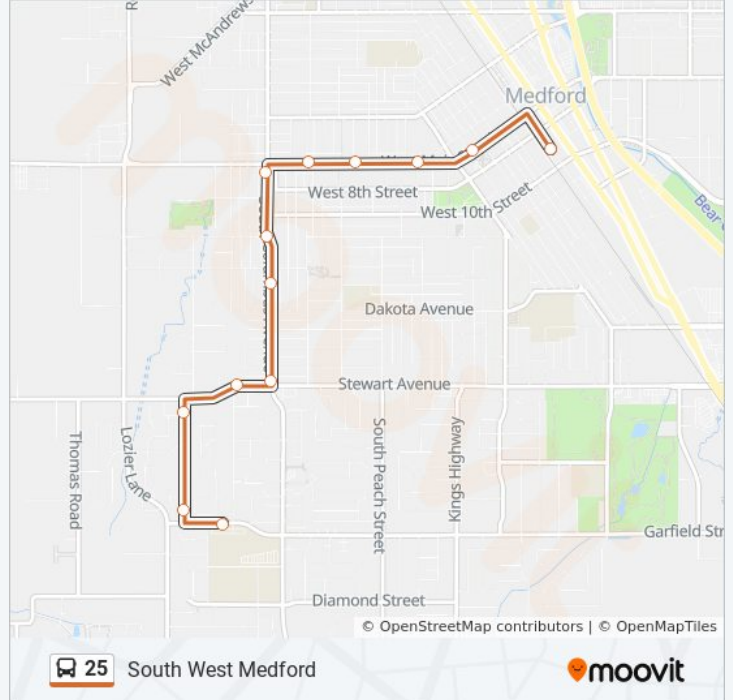

25 bus Info

Direction: Medford / Front St Station

Stops: 13

Trip Duration: 12 min

Line Summary:

Direction: Southwest Medford

13 stops

[VIEW LINE SCHEDULE](#)

Front Street Station

384 W Main St

762 W Main St

West Main And Hamilton - Probation Office

W Main St - East Of Summit Ave

10 S Columbus Ave

120 S Columbus Ave

474 S Columbus Ave

Columbus And Stewart

1672 W Stewart Ave

1220 Orchard Home Dr

Orchard Home And Cunningham

South Medford High School

25 bus Time Schedule

Southwest Medford Route Timetable:

Sunday	Not Operational
Monday	6:00 AM - 8:00 PM
Tuesday	6:00 AM - 8:00 PM
Wednesday	6:00 AM - 8:00 PM
Thursday	6:00 AM - 8:00 PM
Friday	6:00 AM - 8:00 PM
Saturday	7:30 AM - 5:30 PM

25 bus Info

Direction: Southwest Medford

Stops: 13

Trip Duration: 8 min

Line Summary:

25 bus time schedules and route maps are available in an offline PDF at moovitapp.com. Use the [Moovit App](#) to see live bus times, train schedule or subway schedule, and step-by-step directions for all public transit in Rogue Valley.