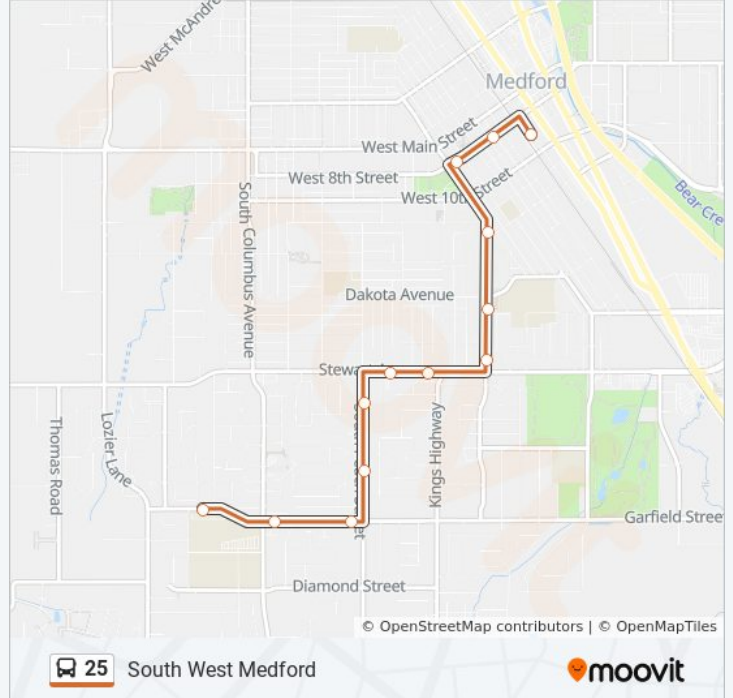

 25

South West Medford

Get The App

The 25 bus line (South West Medford) has 2 routes. For regular weekdays, their operation hours are:
(1) Medford / Front St Station: 6:08 AM - 8:08 PM (2) Southwest Medford: 6:00 AM - 8:00 PM
Use the Moovit App to find the closest 25 bus station near you and find out when is the next 25 bus arriving.

Direction: Medford / Front St Station

13 stops

[VIEW LINE SCHEDULE](#)

South Medford High School

Garfield And Columbus

945 Garfield St

1597 S Peach St

1341 S Peach St

Stewart And Peach

707 W Stewart Ave

1125 S Oakdale Ave

Oakdale And Dakota

439 S Oakdale Ave

Medford City Hall

W 8th St - East Of Grape St

Front Street Station

25 bus Info

Direction: Medford / Front St Station

Stops: 13

Trip Duration: 12 min

Line Summary:

Direction: Southwest Medford

13 stops

[VIEW LINE SCHEDULE](#)