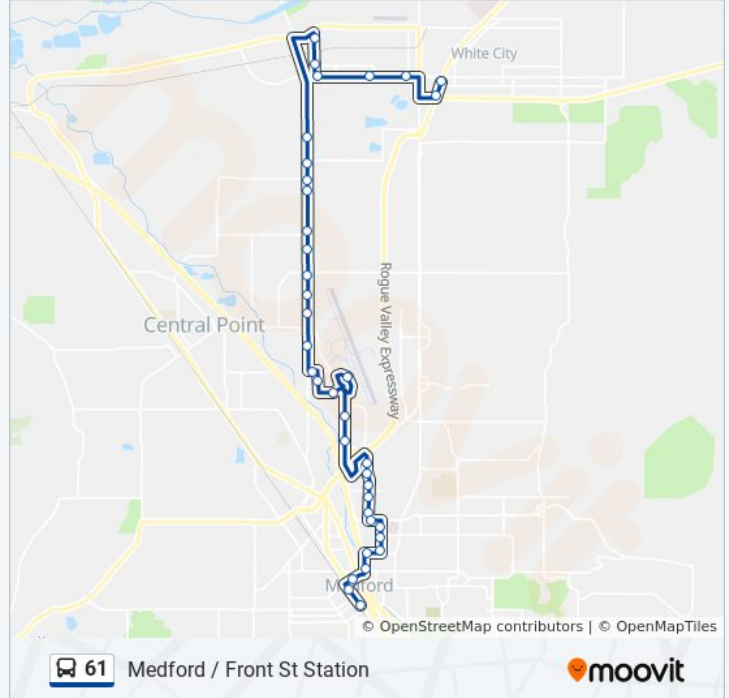

Direction: Medford / Front St Station

29 stops

[VIEW LINE SCHEDULE](#)

- White City - Cascade Shopping Center
- Crater Lake Hwy - North Of Leigh Wy
- Antelope Rd - West Of 11th St
- Antelope Rd - West Of 7th St
- Antelope Rd - East Of Pacific Ave
- RCC Table Rock
- Carestream
- W Antelope Road - Amy's Kitchen
- Table Rock And Laurelhurst
- Table Rock Rd - South Of W. Gregory Rd
- Table Rock Road And Gibbon Road
- Table Rock Rd - North Of Orr Dr
- Table Rock Rd - North Of Wilson Rd
- Table Rock Rd - 5293 Table Rock Rd
- Table Rock Rd - South Of Vilas Rd
- Table Rock Rd - South Of Oak St
- Table Rock Rd - North Of Pech Rd
- Table Rock Rd - S Of Hamrick Rd
- Airport Rd E Of Table Rock Rd
- Avion Drive at Heathrow
- O'Hare Parkway - West Of Heathrow Way
- North End Of Airport Terminal

61 bus Info

Direction: Medford / Front St Station

Stops: 29

Trip Duration: 35 min

Line Summary:

Biddle And Automation Way - Blm

Biddle And Hilton Ct

Food 4 Less

Biddle And Jackson - Medford Center

4th St - East Of Bartlett St

N Front St - South Of 5th St

Front Street Station

Direction: RCC Table Rock

34 stops

[VIEW LINE SCHEDULE](#)

Front Street Station

61 bus Info

Direction: RCC Table Rock

Stops: 34

Trip Duration: 47 min

Line Summary:

Table Rock Rd - North Of Oak Dr
Table Rock Rd - North Of Vilas Rd
Table Rock Rd - South Of Bateman Dr
Table Rock Rd - South Of Wilson Rd
Table Rock Rd - North Of Orr Dr
Table Rock Road And Gibbon Road
Table Rock Rd - Near E. Gregory
Table Rock And Laurelhurst
RCC Table Rock
Carestream
W Antelope Road - Amy's Kitchen
Antelope Rd - at Pacific Ave
Antelope Rd - East Of 3rd St
Antelope Rd - East Of 7th St
Antelope Rd - East Of Agate Rd
White City - Cascade Shopping Center