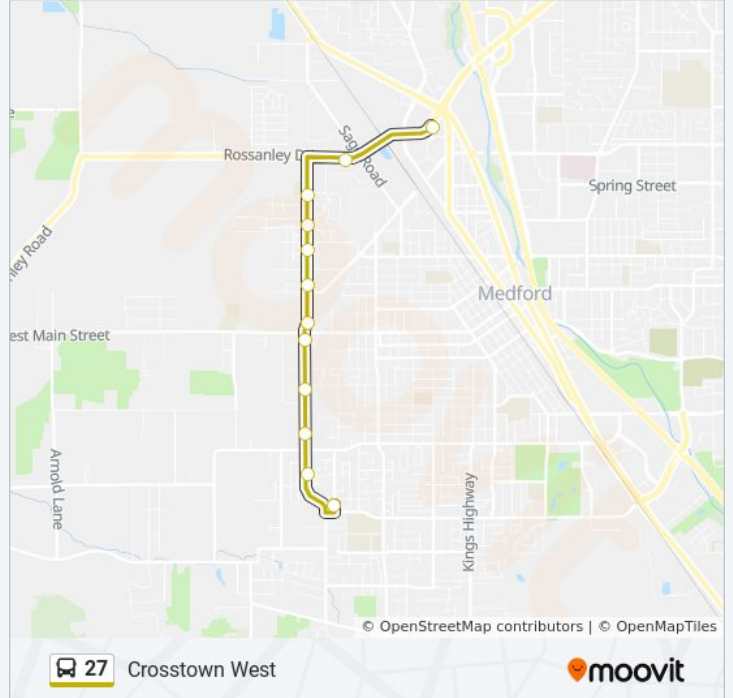

### Direction: Northgate Shopping Center

12 stops

[VIEW LINE SCHEDULE](#)

- Orchard Home And Cunningham
- Lozier/ Arlington
- Lozier/ Westdale Pl
- Lozier Ln/ W Prune
- Lozier And West Main - Thunderbird
- N Ross/ W Main (Albertsons)
- N Ross/ Mcandrews
- N Ross/ Dahlia
- N Ross/ Stonefield
- N Ross/ Hedy Jane (Logos School)
- Rossanley/ Stowe
- Highway 238 - Northgate Shopping Center

### 27 bus Time Schedule

Northgate Shopping Center Route Timetable:

|           |                   |
|-----------|-------------------|
| Sunday    | Not Operational   |
| Monday    | 6:30 AM - 7:30 PM |
| Tuesday   | 6:30 AM - 7:30 PM |
| Wednesday | 6:30 AM - 7:30 PM |
| Thursday  | 6:30 AM - 7:30 PM |
| Friday    | 6:30 AM - 7:30 PM |
| Saturday  | 7:30 AM - 5:30 PM |

### 27 bus Info

**Direction:** Northgate Shopping Center

**Stops:** 12

**Trip Duration:** 10 min

**Line Summary:**

**Direction: Southwest Medford**

14 stops

[VIEW LINE SCHEDULE](#)

Highway 238 - Northgate Shopping Center

Court And Ohio - Rogue Valley Mall

Sage Rd/ Parsons

Rossanley/ Stowe

N Ross/ Logos School

N Ross/ Thorn Oak

N Ross/ Dahlia

N Ross/ Mcandrews