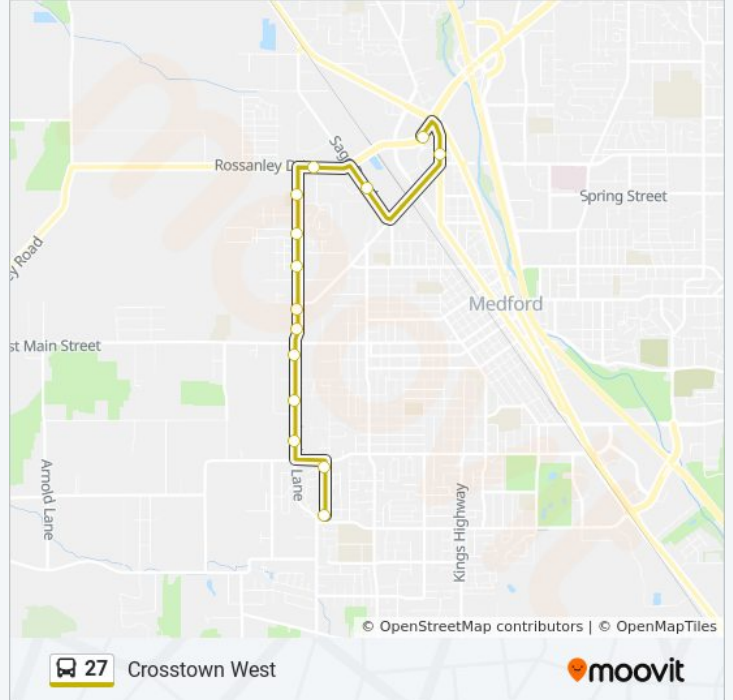

### Direction: Northgate Shopping Center

12 stops

[VIEW LINE SCHEDULE](#)

- Orchard Home And Cunningham
- Lozier/ Arlington
- Lozier/ Westdale Pl
- Lozier Ln/ W Prune
- Lozier And West Main - Thunderbird
- N Ross/ W Main (Albertsons)
- N Ross/ Mcandrews
- N Ross/ Dahlia
- N Ross/ Stonefield
- N Ross/ Hedy Jane (Logos School)
- Rossanley/ Stowe
- Highway 238 - Northgate Shopping Center

### 27 bus Info

**Direction:** Northgate Shopping Center

**Stops:** 12

**Trip Duration:** 10 min

**Line Summary:**

**Direction: Southwest Medford**

14 stops

[VIEW LINE SCHEDULE](#)

Highway 238 - Northgate Shopping Center

Court And Ohio - Rogue Valley Mall

Sage Rd/ Parsons

Rossanley/ Stowe

N Ross/ Logos School

N Ross/ Thorn Oak

N Ross/ Dahlia

N Ross/ Mcandrews

**27 bus Info**

**Direction:** Southwest Medford

**Stops:** 14

**Trip Duration:** 10 min

**Line Summary:**

27 bus time schedules and route maps are available in an offline PDF at [moovitapp.com](https://moovitapp.com). Use the [Moovit App](#) to see live bus times, train schedule or subway schedule, and step-by-step directions for all public transit in Rogue Valley.