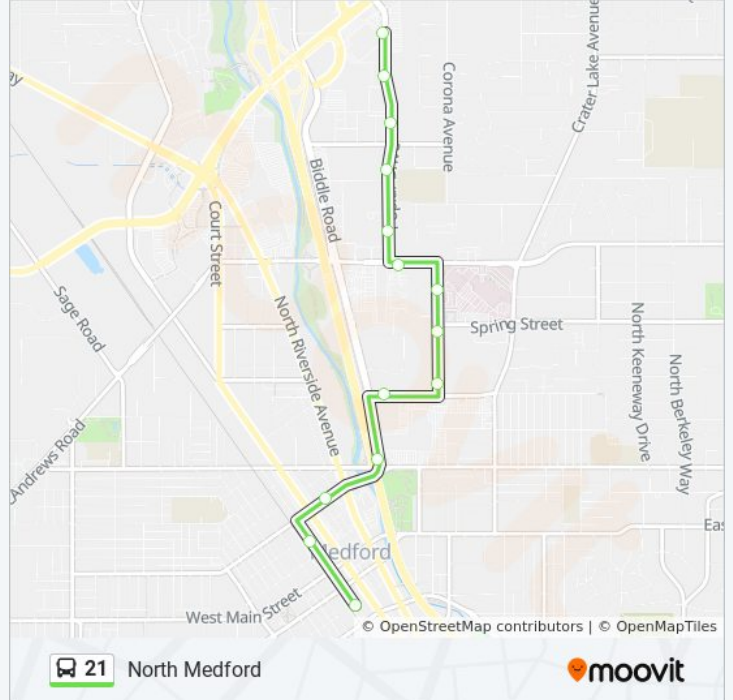

North Medford

Get The App

The 21 bus line (North Medford) has 2 routes. For regular weekdays, their operation hours are:

(1) Medford / Front St Station: 6:48 AM - 7:48 PM (2) Poplar Square: 6:30 AM - 7:30 PM

Use the Moovit App to find the closest 21 bus station near you and find out when is the next 21 bus arriving.

Direction: Medford / Front St Station

14 stops

[VIEW LINE SCHEDULE](#)

- Poplar Square
- Poplar Dr - at Colonial Park Estates
- Poplar Dr - North Of Morrow Rd
- Poplar Dr - North Of Progress Way
- Poplar Dr - North Of Mcandrews Rd
- Mcandrews Rd - East Of Poplar Dr
- Royal Ave - South Of Rogue Federal Ct
- Royal Ave - South Of Spring St
- Royal Ave - North Of Stevens St
- Stevens St - East Of Biddle Rd
- Biddle And Jackson - Medford Center
- 4th St - East Of Bartlett St
- N Front St - South Of 5th St
- Front Street Station

21 bus Info

Direction: Medford / Front St Station

Stops: 14

Trip Duration: 16 min

Line Summary:

Direction: Poplar Square

11 stops

[VIEW LINE SCHEDULE](#)

- Front Street Station
- Riverside - North Of 6th St
- Biddle And Jackson - Medford Center
- Biddle Rd - North Of Stevens
- Biddle Rd - North Of Superior Ct.
- Biddle Rd - South Enterence Bear Creek Plaza
- Biddle And Mcandrews - Bear Creek Plaza
- Biddle And Mcandrews
- Biddle Rd - North Of Progress
- Food 4 Less
- Poplar Square