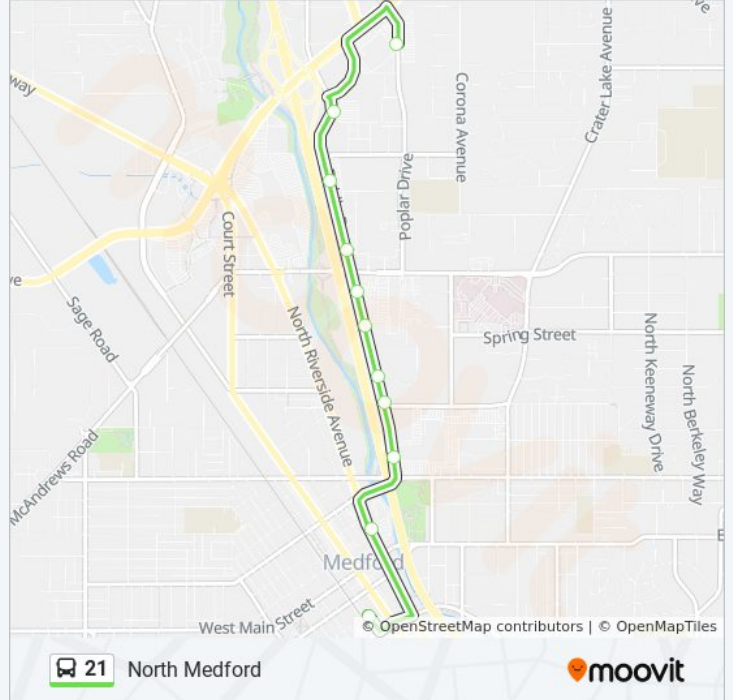

Use the Moovit App to find the closest 21 bus station near you and find out when is the next 21 bus arriving.

Direction: Medford / Front St Station

14 stops

[VIEW LINE SCHEDULE](#)

- Poplar Square
- Poplar Dr - at Colonial Park Estates
- Poplar Dr - North Of Morrow Rd
- Poplar Dr - North Of Progress Way
- Poplar Dr - North Of Mcandrews Rd
- Mcandrews Rd - East Of Poplar Dr
- Royal Ave - South Of Rogue Federal Ct
- Royal Ave - South Of Spring St
- Royal Ave - North Of Stevens St
- Stevens St - East Of Biddle Rd
- Biddle And Jackson - Medford Center
- 4th St - East Of Bartlett St
- N Front St - South Of 5th St
- Front Street Station

- Front Street Station
- Riverside - North Of 6th St
- Biddle And Jackson - Medford Center
- Biddle Rd - North Of Stevens
- Biddle Rd - North Of Superior Ct.
- Biddle Rd - South Enterence Bear Creek Plaza
- Biddle And Mcandrews - Bear Creek Plaza
- Biddle And Mcandrews
- Biddle Rd - North Of Progress
- Food 4 Less
- Poplar Square

21 bus Time Schedule

Poplar Square Route Timetable:

Sunday	Not Operational
Monday	6:30 AM - 7:30 PM
Tuesday	6:30 AM - 7:30 PM
Wednesday	6:30 AM - 7:30 PM
Thursday	6:30 AM - 7:30 PM
Friday	6:30 AM - 7:30 PM
Saturday	7:00 AM - 5:40 PM

21 bus Info

Direction: Poplar Square

Stops: 11

Trip Duration: 18 min

Line Summary:

21 bus time schedules and route maps are available in an offline PDF at moovitapp.com. Use the [Moovit App](#) to see live bus times, train schedule or subway schedule, and step-by-step directions for all public transit in Rogue Valley.