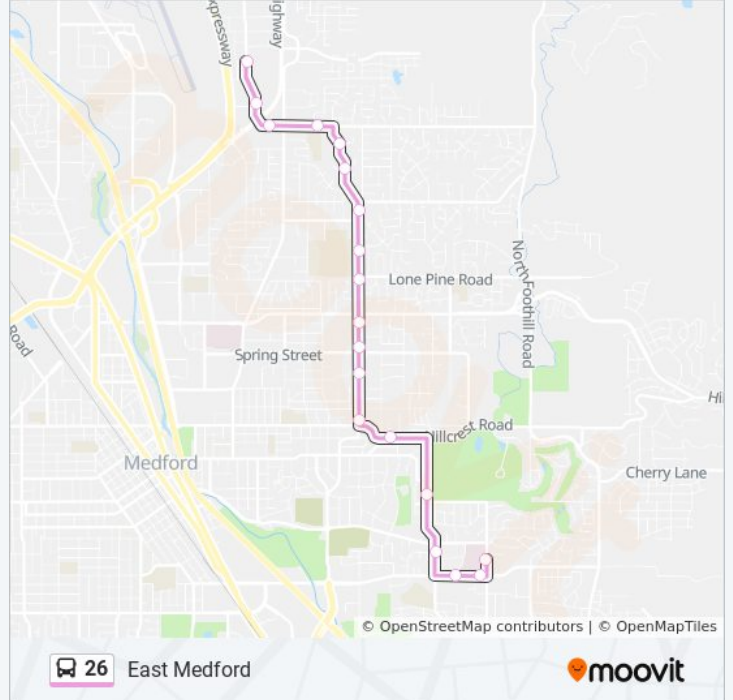

East Medford

Get The App

The 26 bus line (East Medford) has 2 routes. For regular weekdays, their operation hours are:  
 (1) Barnett Rd / Rrmc: 6:26 AM - 8:26 PM(2) North Springbrook: 6:05 AM - 8:05 PM  
 Use the Moovit App to find the closest 26 bus station near you and find out when is the next 26 bus arriving.

**Direction: Barnett Rd / Rrmc**

19 stops

[VIEW LINE SCHEDULE](#)

- North Medford Walmart
- Cardinal Ave/ Ashley Home Store
- Delta Waters Rd - East Of Crater Lake Hwy
- Delta Waters Rd - East Of Crater Lake Ave
- Delta Waters And Blackthorn
- Springbrook And Pheasant - Kennedy Park
- Springbrook And Bell
- Springbrook And Cedar Links
- Springbrook And Brookside - North Medford High School
- Springbrook And Lone Pine
- Springbrook And Mcandrews/ Bonaventure
- Springbrook And Spring - Donahue Frohnmayer Park
- Sunrise And Bianca
- Sunrise And Jackson
- Hillcrest And Modoc - Ruhl Park
- Black Oak Drive - North Of Pembroke Circle
- Siskiyou Blvd - East Of Sutter Ave
- Siskiyou Blvd - West Of Murphy Rd
- Asante Rogue Regional Medical Center

**26 bus Info**

**Direction:** Barnett Rd / Rrmc

**Stops:** 19

**Trip Duration:** 24 min

**Line Summary:**

**Direction: North Springbrook**

19 stops

[VIEW LINE SCHEDULE](#)

**26 bus Info**

**Direction:** North Springbrook

**Stops:** 19

**Trip Duration:** 21 min

**Line Summary:**

Delta Waters Rd - North Of Safeway Access  
Road

North Medford Walmart

26 bus time schedules and route maps are available in an offline PDF at [moovitapp.com](https://moovitapp.com). Use the [Moovit App](#) to see live bus times, train schedule or subway schedule, and step-by-step directions for all public transit in Rogue Valley.