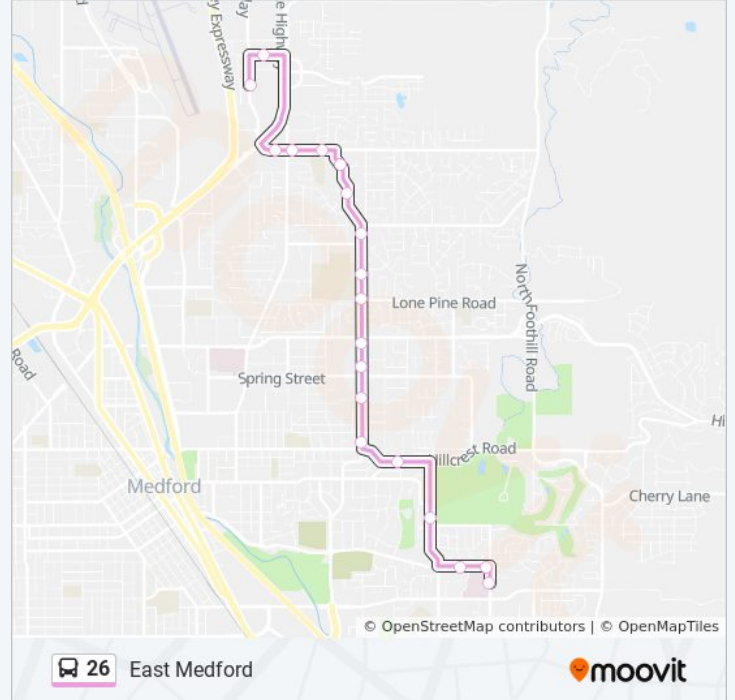

**26 bus Info**

**Direction:** Barnett Rd / Rrmc

**Stops:** 19

**Trip Duration:** 24 min

**Line Summary:**

**Direction: North Springbrook**

19 stops

[VIEW LINE SCHEDULE](#)

**26 bus Info**

**Direction:** North Springbrook

**Stops:** 19

**Trip Duration:** 21 min

**Line Summary:**

Delta Waters Rd - North Of Safeway Access  
Road

North Medford Walmart

26 bus time schedules and route maps are available in an offline PDF at [moovitapp.com](https://moovitapp.com). Use the [Moovit App](#) to see live bus times, train schedule or subway schedule, and step-by-step directions for all public transit in Rogue Valley.