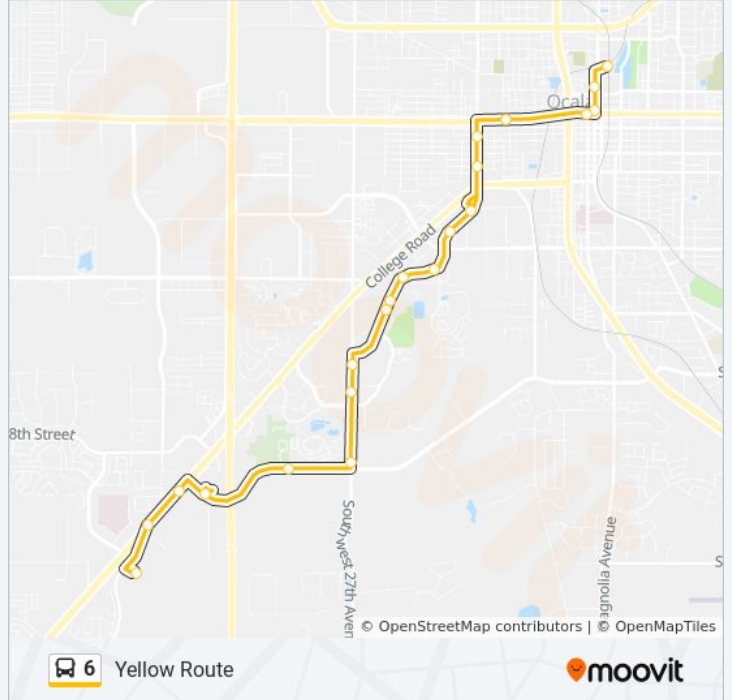

Direction: Transfer Station→Va Clinic
 21 stops
[VIEW LINE SCHEDULE](#)

- Transfer Station
- NW Magnolia& Nw3rd Ave S
- NW Magnolia Ave & Sr 40 S
- E Silver Springs Blvd & Nw1st Ave W
- W Silver Springs Blvd & SW 11th Ave W
- SW Mlk Ave & SW 2nd St S
- SW Mlk Ave & SW 6th St W W
- SW Mlk Ave & 12th Street South
- SW 19th Ave Road Target
- 19th Ave Road & Ocala Star Banner
- 2370 & 19th Ave Rd W Panera
- Easy Street &Sw 22nd Lane W
- 2300 & 19 Ave Road Sonic
- SW 27th Ave & Zaxbys S
- SW 27th Ave & SW 32nd Pl S
- SW 27th Ave & Sw42nd Street
- 3211 SW 42nd St
- SW 43rd & Kohls Entrance
- Cheddars Scratch Kitchen
- SW College Rd &Sw 46th Court
- Va Clinic

6 bus Info

Direction: Transfer Station→Va Clinic
Stops: 21
Trip Duration: 30 min
Line Summary:

Direction: Transfer Station→Wal-Mart Silver Springs

33 stops

[VIEW LINE SCHEDULE](#)

- Transfer Station
- N Magnolia Ave & NE 8th St N
- N Magnolia Ave & NE 9th St N
- N Magnolia Ave & N 14th St N
- N Magnolia Ave & NW 16th St N
- N Magnolia Ave & NW 17th Pl N
- N Magnolia Ave & Cr 200a N
- NW 1st & NW 21st Place N
- NW 1st Ave & NW 23rd Pl N
- NW 1st Ave & NW 28th St N
- NE 28th St & NE 1st Ave E
- NE 28th St & NE 4th Ct E
- Jacksonville & 28th St
- NE 28th St & NE 14th Ave E
- NE 14th Ave & NE 31st Pl N
- NE 14th Ave & NE 35th St N
- NE 35th Street & 16th Court
- NE 35th St & NE 19th Ave E

6 bus Info

Direction: Transfer Station→Wal-Mart Silver Springs

Stops: 33

Trip Duration: 23 min

Line Summary:

NE 35th St & NE 22nd Ct E

Pearl Britain Plaza E

NE 35th St & NE 29th Terr E

6 bus Info

Direction: Va Clinic→Transfer Station

Stops: 23

Trip Duration: 32 min

Line Summary:

SW 19th Ave Rd & SW 21st Ave E

SW 19th Ave Rd & SW 21st Cir N

SW Mlk Jr Ave & SW 18th Ave