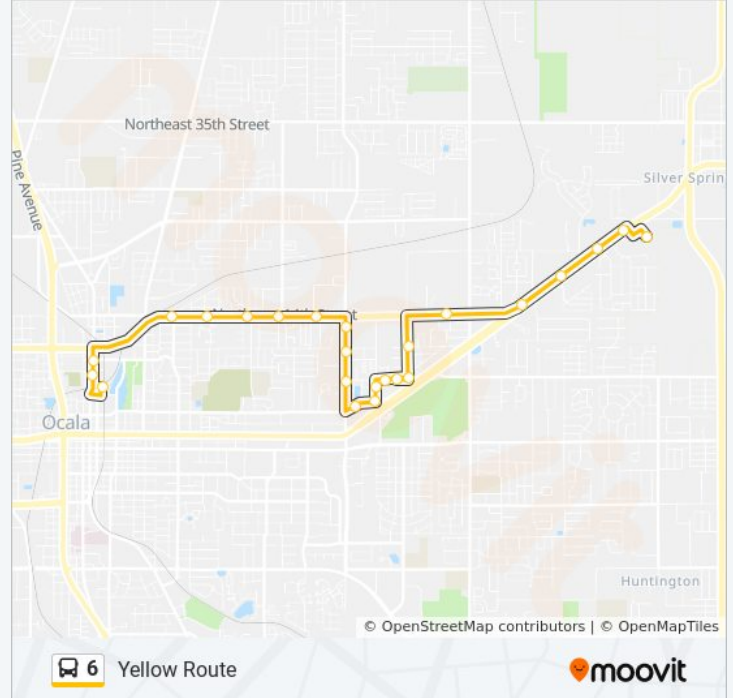

NE 14th Street & NE 16 Ave

Ne14th Street & NE 13th Ave

NE 14th Street & NE 17th Rd

North Magnolia & NE 9th Street S

North Magnolia & NE 8th Street S

Transfer Station

6 bus time schedules and route maps are available in an offline PDF at moovitapp.com. Use the [Moovit App](#) to see live bus times, train schedule or subway schedule, and step-by-step directions for all public transit in Ocala.

[About Moovit](#) · [MaaS Solutions](#) · [Supported Countries](#) · [Mooviter Community](#)

© 2024 Moovit - All Rights Reserved

Check Live Arrival Times