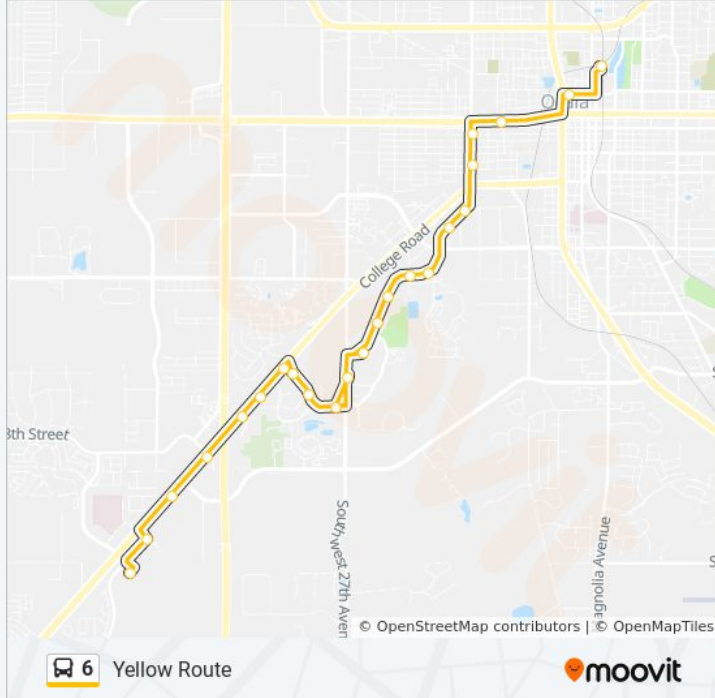

Direction: Transfer Station→Va Clinic
 21 stops
[VIEW LINE SCHEDULE](#)

- Transfer Station
- NW Magnolia& Nw3rd Ave S
- NW Magnolia Ave & Sr 40 S
- E Silver Springs Blvd & Nw1st Ave W
- W Silver Springs Blvd & SW 11th Ave W
- SW Mlk Ave & SW 2nd St S
- SW Mlk Ave & SW 6th St W W
- SW Mlk Ave & 12th Street South
- SW 19th Ave Road Target
- 19th Ave Road & Ocala Star Banner
- 2370 & 19th Ave Rd W Panera
- Easy Street &Sw 22nd Lane W
- 2300 & 19 Ave Road Sonic
- SW 27th Ave & Zaxbys S
- SW 27th Ave & SW 32nd Pl S
- SW 27th Ave & Sw42nd Street
- 3211 SW 42nd St
- SW 43rd & Kohls Entrance
- Cheddars Scratch Kitchen
- SW College Rd &Sw 46th Court
- Va Clinic

6 bus Info

Direction: Transfer Station→Wal-Mart Silver Springs

Stops: 33

Trip Duration: 23 min

Line Summary:

NE 35th St & NE 22nd Ct E

Pearl Britain Plaza E

NE 35th St & NE 29th Terr E

6 bus Info

Direction: Va Clinic→Transfer Station

Stops: 23

Trip Duration: 32 min

Line Summary:

SW 19th Ave Rd & SW 21st Ave E

SW 19th Ave Rd & SW 21st Cir N

SW Mlk Jr Ave & SW 18th Ave

SW Mlk Ave & SW 12th St N

SW Mlk Ave & SW 6th Street

SW Mlk Jr Ave & SW 2nd St N

West Silver Springs Blvd & SW 11th Ave E

NW 3rd St & NW 3rd Ave

Transfer Station

Direction: Wal-Mart Silver Springs→Transfer Station