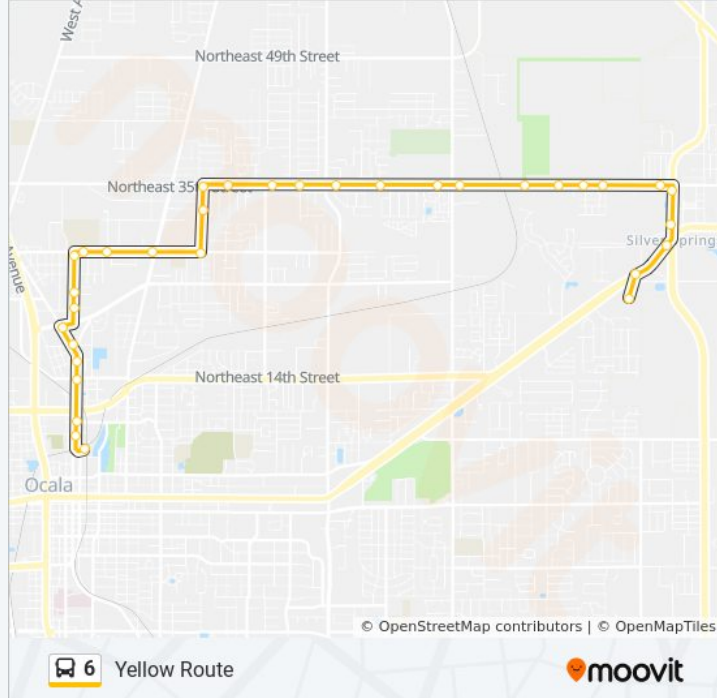

Direction: Transfer Station→Va Clinic
 21 stops
[VIEW LINE SCHEDULE](#)

- Transfer Station
- NW Magnolia& Nw3rd Ave S
- NW Magnolia Ave & Sr 40 S
- E Silver Springs Blvd & Nw1st Ave W
- W Silver Springs Blvd & SW 11th Ave W
- SW Mlk Ave & SW 2nd St S
- SW Mlk Ave & SW 6th St W W
- SW Mlk Ave & 12th Street South
- SW 19th Ave Road Target
- 19th Ave Road & Ocala Star Banner
- 2370 & 19th Ave Rd W Panera
- Easy Street &Sw 22nd Lane W
- 2300 & 19 Ave Road Sonic
- SW 27th Ave & Zaxbys S
- SW 27th Ave & SW 32nd Pl S
- SW 27th Ave & Sw42nd Street
- 3211 SW 42nd St
- SW 43rd & Kohls Entrance
- Cheddars Scratch Kitchen
- SW College Rd &Sw 46th Court
- Va Clinic

6 bus Info

Direction: Transfer Station→Wal-Mart Silver Springs

Stops: 33

Trip Duration: 23 min

Line Summary:

NE 35th St & NE 22nd Ct E

Pearl Britain Plaza E

NE 35th St & NE 29th Terr E

Ne55th & NE 31st S SS Post Office

Bb&T SS

Sr40&Ne52ct W

Wal-Mart Silver Springs

Direction: Va Clinic→Transfer Station

23 stops

[VIEW LINE SCHEDULE](#)

Va Clinic

6 bus Info

Direction: Va Clinic→Transfer Station

Stops: 23

Trip Duration: 32 min

Line Summary:

SW 19th Ave Rd & SW 21st Ave E

SW 19th Ave Rd & SW 21st Cir N

SW Mlk Jr Ave & SW 18th Ave