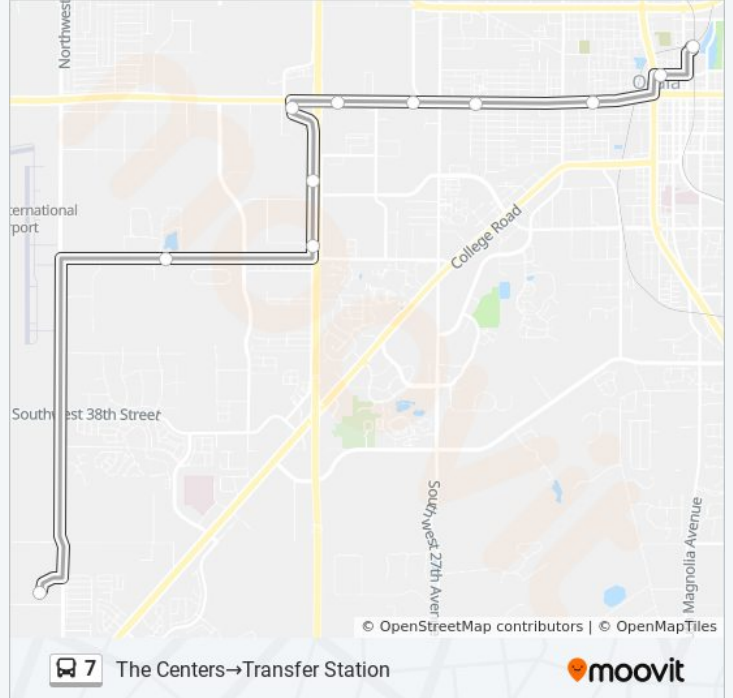

Direction: 3380 NW 35th Ave → Transfer Station
 15 stops
[VIEW LINE SCHEDULE](#)

- 3380 NW 35th Ave
- NW 35th Ave Road & Fed Ex
- NW 35th Ave & NW 21st Street
- Oak Tree Village Campground
- 3380 NW 35th Ave
- NW 35th Ave Road & Fed Ex
- NW 35th Ave & NW 21st Street
- NW 21st Street & 24th Road
- NW Mlk & NW 22nd Street
- North Magnolia & NW 20th Street S
- North Magnolia Ave & NW 17th Pl S
- North Magnolia Ave & NW 17th Pl S
- North Magnolia & NE 9th Street S
- North Magnolia & NE 8th Street S
- Transfer Station

7 bus Info
Direction: 3380 NW 35th Ave → Transfer Station
Stops: 15
Trip Duration: 32 min
Line Summary:

Direction: The Centers→Transfer Station

11 stops

[VIEW LINE SCHEDULE](#)

- The Centers
- Carlton Arms E
- Sw38th & Sw19th St N
- Dcf Access
- SW 40th Ave & W Silver Springs Blv. N
- Days Inn E
- Silver Springs Blvd & NW 30th Ave
- Silver Springs & SW 24th Ave
- West Silver Springs Blvd & SW 11th Ave E
- NW 3rd St & NW 3rd Ave
- Transfer Station

7 bus Info

Direction: The Centers→Transfer Station

Stops: 11

Trip Duration: 32 min

Line Summary:

Direction: Transfer Station→3380 NW 35th Ave

15 stops

[VIEW LINE SCHEDULE](#)

7 bus Info

Direction: Transfer Station→3380 NW 35th Ave

Stops: 15

Trip Duration: 18 min

Line Summary:

Direction: Transfer Station → The Centers

15 stops

[VIEW LINE SCHEDULE](#)