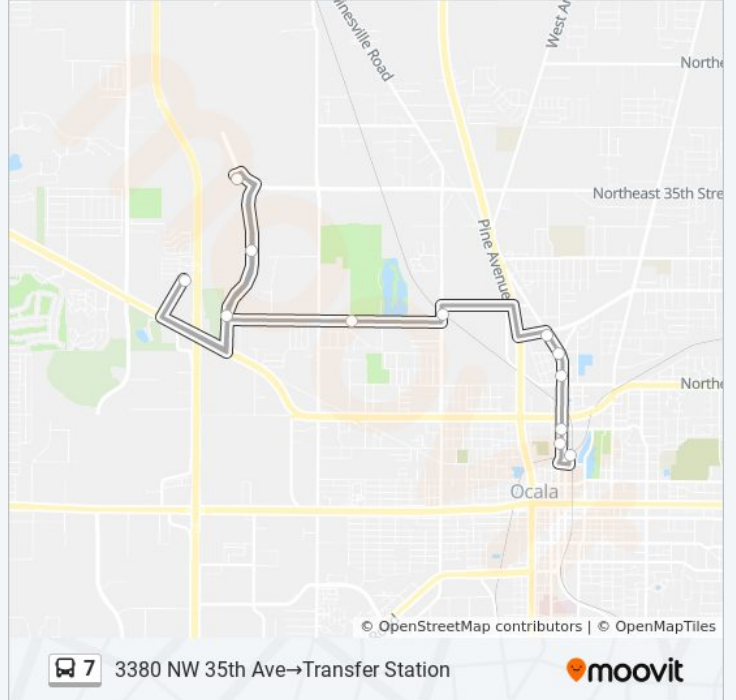

3380 NW 35th Ave → Transfer Station

Get The App

The 7 bus line (3380 NW 35th Ave → Transfer Station) has 4 routes. For regular weekdays, their operation hours are:
 (1) 3380 NW 35th Ave → Transfer Station: 6:34 AM - 6:05 PM
 (2) The Centers → Transfer Station: 8:53 AM - 5:03 PM
 (3) Transfer Station → 3380 NW 35th Ave: 6:00 AM - 5:40 PM
 (4) Transfer Station → The Centers: 8:20 AM - 4:30 PM
 Use the Moovit App to find the closest 7 bus station near you and find out when is the next 7 bus arriving.

Direction: 3380 NW 35th Ave → Transfer Station
 15 stops
[VIEW LINE SCHEDULE](#)

- 3380 NW 35th Ave
- NW 35th Ave Road & Fed Ex
- NW 35th Ave & NW 21st Street
- Oak Tree Village Campground
- 3380 NW 35th Ave
- NW 35th Ave Road & Fed Ex
- NW 35th Ave & NW 21st Street
- NW 21st Street & 24th Road
- NW Mlk & NW 22nd Street
- North Magnolia & NW 20th Street S
- North Magnolia Ave & NW 17th Pl S
- North Magnolia Ave & NW 17th Pl S
- North Magnolia & NE 9th Street S
- North Magnolia & NE 8th Street S
- Transfer Station

7 bus Info
Direction: 3380 NW 35th Ave → Transfer Station
Stops: 15
Trip Duration: 32 min
Line Summary:

Direction: The Centers→Transfer Station

11 stops

[VIEW LINE SCHEDULE](#)

- The Centers
- Carlton Arms E
- Sw38th & Sw19th St N
- Dcf Access
- SW 40th Ave & W Silver Springs Blv. N
- Days Inn E
- Silver Springs Blvd & NW 30th Ave
- Silver Springs & SW 24th Ave
- West Silver Springs Blvd & SW 11th Ave E
- NW 3rd St & NW 3rd Ave
- Transfer Station

7 bus Info

Direction: The Centers→Transfer Station

Stops: 11

Trip Duration: 32 min

Line Summary:

Direction: Transfer Station→3380 NW 35th Ave

15 stops

[VIEW LINE SCHEDULE](#)