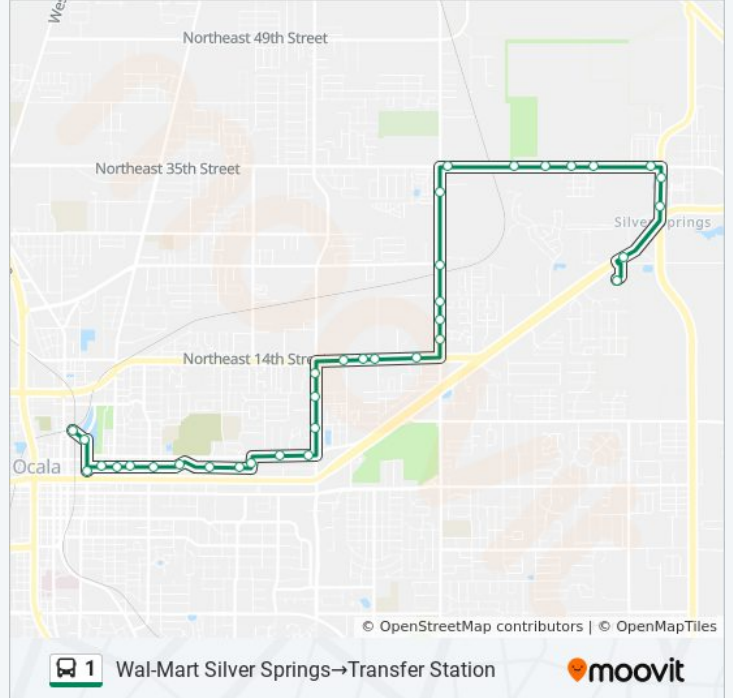

Cala Springs NE 14th Street

NE 14th St & NE 30th Ave W

Evangeline Booth Gardens W

NE 14th St & NE 28th Ave W

NE 25th Ave & Med Clinic S

NE 25th Ave & NE 8th Ln S

Ne25ave&Ne7st S

NE 3rd St & NE 25th Ave W

NE 3rd St & NE 22nd Ave W

NE 3rd St & NE 19th Ave S

NE 2nd St & Ocala Shopping Center W

NE Cascades W

NE 2nd St & NE 13th Ave W

NE 2nd St & NE 11th Ave W

NE 2nd St & NE 9th Ave W

NE 2nd St & NE 8th Ave W

NE 2nd St & NE Sanchez Ave W

NE Watula Ave & NE 2nd St W

NE 5th & Ne Watula W

Transfer Station

1 bus time schedules and route maps are available in an offline PDF at moovitapp.com. Use the [Moovit App](#) to see live bus times, train schedule or subway schedule, and step-by-step directions for all public transit in Ocala.

[About Moovit](#) · [MaaS Solutions](#) · [Supported Countries](#) · [Mooviter Community](#)

© 2024 Moovit - All Rights Reserved

Check Live Arrival Times