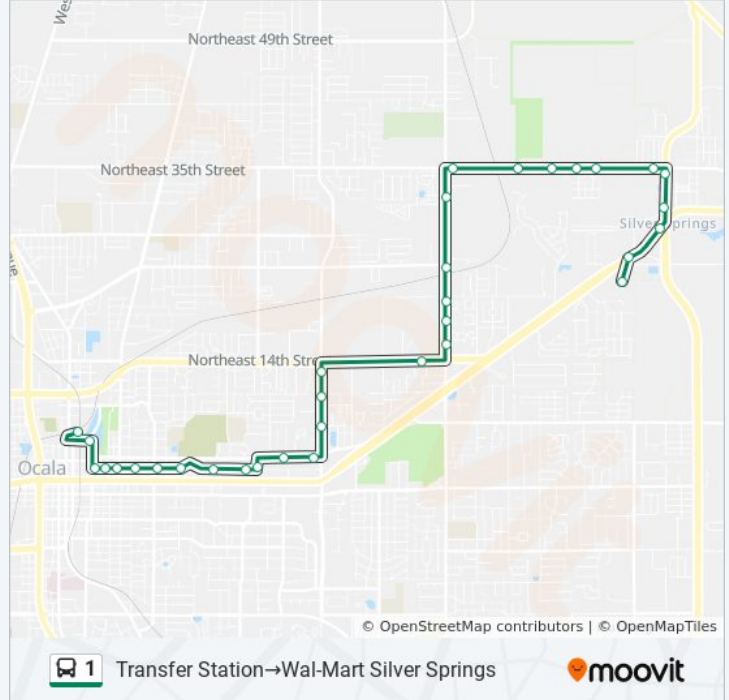

Use the Moovit App to find the closest 1 bus station near you and find out when is the next 1 bus arriving.

Direction: Transfer Station→Wal-Mart Silver Springs
 33 stops
[VIEW LINE SCHEDULE](#)

1 bus Time Schedule
 Transfer Station→Wal-Mart Silver Springs Route
 Timetable:

1 bus Info
Direction: Transfer Station→Wal-Mart Silver Springs
Stops: 33
Trip Duration: 26 min
Line Summary:

NE 36th Ave & NE 24th St N

Ne36 & Ne34st N Span Oaks

NE 36 Ave & NE 35th Street E

Hamlet Construction E

Hydropower Inc E

NE 35th Street & NE 47th Court E

NE 35th Street & NE 49th Terr E

Ne35th Street & Lindale Mh Park E

3464 NE 55th Ave

Ne55th & NE 31st S SS Post Office

Bb&T SS

Sr40&Ne52ct W

Wal-Mart Silver Springs

Direction: Wal-Mart Silver Springs → Transfer Station

35 stops

[VIEW LINE SCHEDULE](#)

Wal-Mart Silver Springs

Sr 40 & NE 52nd Ct E

NE 55th & Ne 31 N

Castle Apts N