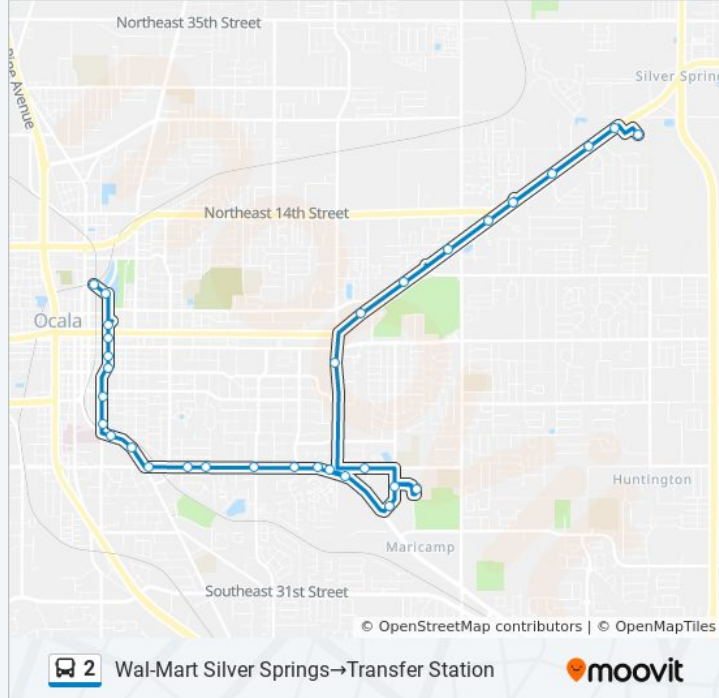

Use the Moovit App to find the closest 2 bus station near you and find out when is the next 2 bus arriving.

Direction: Transfer Station→Wal-Mart Silver Springs

34 stops

[VIEW LINE SCHEDULE](#)

- Transfer Station
- NE 5th St & NE Watula Ave E
- NE Watula Ave & NE 2nd St S
- SE Watula Ave & SE Broadway St S
- SE 2nd St & Watula Ave. S
- SE 3rd Ave & SE 5th Street
- SE 3rd Ave & SE 12tsh St
- SE 3rd Ave & Magnolia Ext E
- Mag Ext. & Family Urgent Care
- Se17 & SE Lake Weir Avee
- Se17 & SE 11th Ave E
- Se17 & SE 12th Ave E
- Se17 & SE 15th Ave E
- Se17 & SE 18th Ave E
- SE 17th St & SE 20 Ave E
- Se17 & SE 22nd Ave E
- SE 17th & Tealbrooke E
- Se17 & SE 25th Ave E
- Se17th & 25ave Strive
- Semaricamp Rd & Se30th Av

2 bus Info

Direction: Transfer Station→Wal-Mart Silver Springs

Stops: 34

Trip Duration: 32 min

Line Summary:

SE 24th St & SE Maricamp Rd

SE 32nd Ave & SE 24th St N

Health Department

2 bus Info

Direction: Wal-Mart Silver Springs→Transfer Station

Stops: 32

Trip Duration: 35 min

Line Summary:

SE 17th St. & SE 25th Ave

SE 17th St & Hickory Wood W

Woodridge Bldg W

SE 3rd Ave & SE 8th N

SE Watula Ave & SE 4th St N

SE Watula Ave & SE 2nd St N

SE Watula & SE Broadway N

NE Watula Ave & NE 2nd St W

NE 5th & Ne Watula W

Transfer Station

2 bus time schedules and route maps are available in an offline PDF at moovitapp.com. Use the [Moovit App](#) to see live bus times, train schedule or subway schedule, and step-by-step directions for all public transit in Ocala.