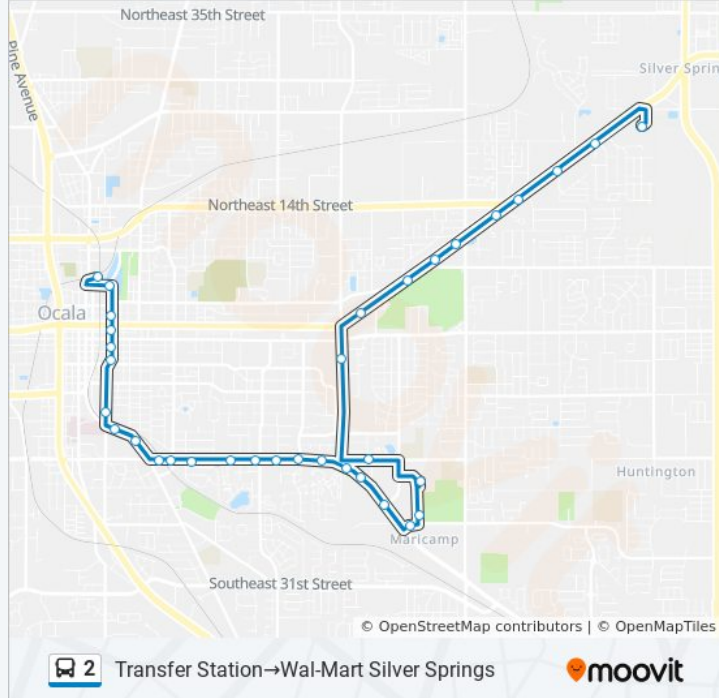

Use the Moovit App to find the closest 2 bus station near you and find out when is the next 2 bus arriving.

Direction: Transfer Station→Wal-Mart Silver Springs

34 stops

[VIEW LINE SCHEDULE](#)

- Transfer Station
- NE 5th St & NE Watula Ave E
- NE Watula Ave & NE 2nd St S
- SE Watula Ave & SE Broadway St S
- SE 2nd St & Watula Ave. S
- SE 3rd Ave & SE 5th Street
- SE 3rd Ave & SE 12tsh St
- SE 3rd Ave & Magnolia Ext E
- Mag Ext. & Family Urgent Care
- Se17 & SE Lake Weir Avee
- Se17 & SE 11th Ave E
- Se17 & SE 12th Ave E
- Se17 & SE 15th Ave E
- Se17 & SE 18th Ave E
- SE 17th St & SE 20 Ave E
- Se17 & SE 22nd Ave E
- SE 17th & Tealbrooke E
- Se17 & SE 25th Ave E
- Se17th & 25ave Strive
- Semaricamp Rd & Se30th Av

2 bus Info

Direction: Transfer Station→Wal-Mart Silver Springs

Stops: 34

Trip Duration: 32 min

Line Summary:

SE 24th St & SE Maricamp Rd

SE 32nd Ave & SE 24th St N

Health Department

Wnt Wds Apts W

Se25&Se4st N

Marion County Library E

Ssblvd&Ne30 E

Ssblvd&Ne7th E

Publix & NE 36th E

Silver Springs Blvd by Windsor Towers

Slvr SP Blvd & NE 40th Ave W

Silver Springs Blvd by Appleton Museum E

Slvr SP & 49th Ave E

Wal-Mart Silver Springs

Direction: Wal-Mart Silver Springs→Transfer Station

32 stops

[VIEW LINE SCHEDULE](#)

Wal-Mart Silver Springs

Silver Springs Blvd & Six Gun Plaza W