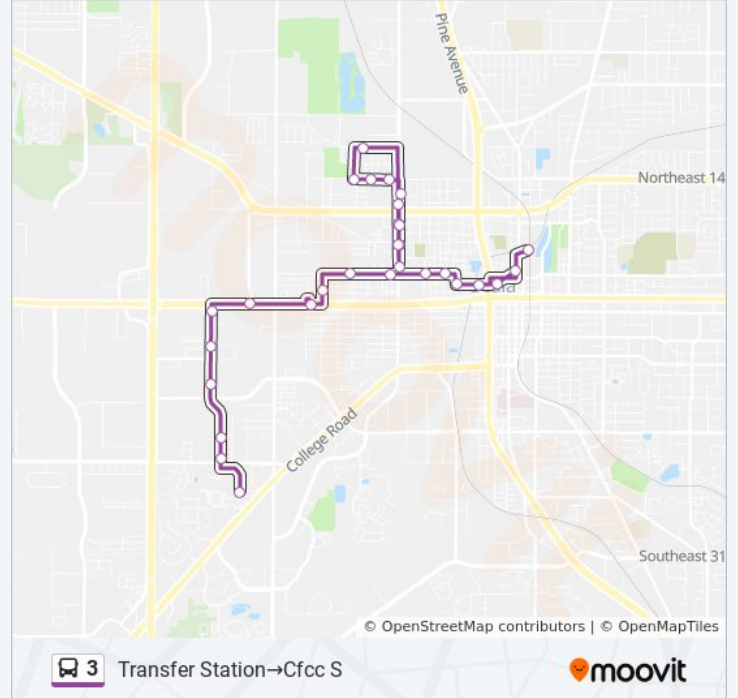

Direction: Central Florida College→Transfer Station
 29 stops
[VIEW LINE SCHEDULE](#)

- Central Florida College
- SW 31st Ave & SW 20th St N
- Paddock Park Apts N
- Sw33 & SW 13 N
- Sw33 &Sw5 St N
- Silver Springs & SW 33rd Ave N
- Wssblvd & NW 30th Ave E
- Silver Springs Blvd & SW 24th Ave E
- NW 23rd Ave & NW 1st St N
- NW 4th St & Village Apt E
- NW Mlk Ave & NW 4th St E
- NW Mlk & 4th Madison Strt Academy
- NW Mlk Ave & NW 7th St N
- NW Mlk Ave & NW 9th St N
- NW Mlk Ave & NW 12th St N
- NW 14 Th St & Hwrd Middle School
- NW 14th St & NW 18th Ct W
- NW 14th Street &Nw 20th Ave
- Nw17pl&Nw20 Av
- NW Mlk Ave & NW 12th St S
- W Mlk Ave & NW 9th St S

NW 2 & Interfaith E

NW 3rd St & NW 3rd Ave

Transfer Station

Direction: Transfer Station→Cfcc S

29 stops

[VIEW LINE SCHEDULE](#)

Transfer Station

NW Magnolia& Nw3rd Ave S

3 bus Info

Direction: Transfer Station→Cfcc S

Stops: 29

Trip Duration: 34 min

Line Summary:

NW Mlk Jr Ave & NW 4th St W

NW 4th Street & Village Apts W

NW 23rd Ave & NW 1st S

Silver Springs & SW 24th Ave W

Wss Blvd & NW 30th Ave

West Silver Springs Blvd & SW 33rd South

SW 33rd Ave & SW 5th St

SW 33rd Ave & SW 13th St S

Paddock Park Apt S

SW 31st Ave & SW 20th St S

Cfcc S