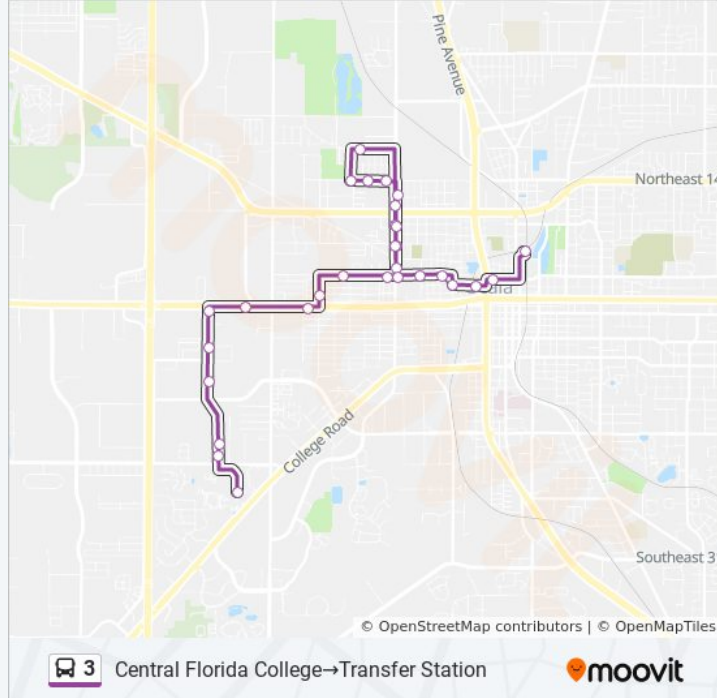

Direction: Central Florida College→Transfer Station
 29 stops
[VIEW LINE SCHEDULE](#)

- Central Florida College
- SW 31st Ave & SW 20th St N
- Paddock Park Apts N
- Sw33 & SW 13 N
- Sw33 &Sw5 St N
- Silver Springs & SW 33rd Ave N
- Wssblvd & NW 30th Ave E
- Silver Springs Blvd & SW 24th Ave E
- NW 23rd Ave & NW 1st St N
- NW 4th St & Village Apt E
- NW Mlk Ave & NW 4th St E
- NW Mlk & 4th Madison Strt Academy
- NW Mlk Ave & NW 7th St N
- NW Mlk Ave & NW 9th St N
- NW Mlk Ave & NW 12th St N
- NW 14 Th St & Hwrd Middle School
- NW 14th St & NW 18th Ct W
- NW 14th Street &Nw 20th Ave
- Nw17pl&Nw20 Av
- NW Mlk Ave & NW 12th St S
- W Mlk Ave & NW 9th St S

3 bus Info
Direction: Central Florida College→Transfer Station
Stops: 29
Trip Duration: 35 min
Line Summary:

NW Mlk Ave & NW 7th Sh S

Nw4th Crskctr E

NW 4th St & NW 12th Ave W

NW 4th St & NW 8th Ave E

NW 2nd St & NW 7th Ave E

NW 2 & Interfaith E

NW 3rd St & NW 3rd Ave

Transfer Station

Direction: Transfer Station→Cfcc S

29 stops

[VIEW LINE SCHEDULE](#)

Transfer Station

NW Magnolia& Nw3rd Ave S

3 bus Info

Direction: Transfer Station→Cfcc S

Stops: 29

Trip Duration: 34 min

Line Summary:

NW Mlk Jr Ave & NW 4th St W

NW 4th Street & Village Apts W

NW 23rd Ave & NW 1st S