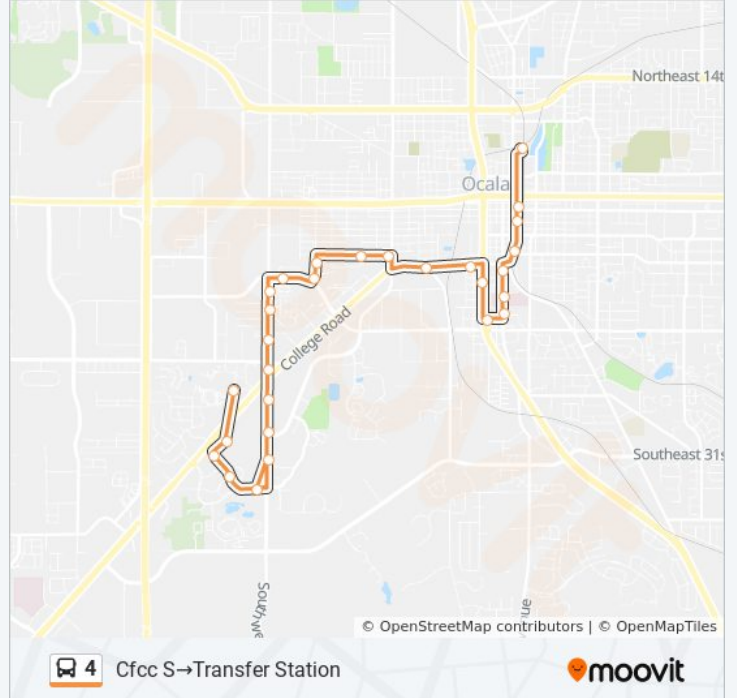

- Cfcc S
- Paddock Mall N
- SW 32nd Ave & SW 31st Rd S
- SW 32nd Ave & SW 33rd Road S
- SW 34th & SW 27th E
- SW 27th Ave & Sw 32nd PI N
- SW 27th Ave & SW 19th Ave Rd N
- SW 27th Ave & Best Buy N
- SW 27th Ave & SW 20th St N
- SW 27th St & SW 17th Cir N
- SW 27th Ave & SW 15th St N
- SW 27th Ave Grn Gbl Apt N
- Magnolia Walk Apts E
- SW 23rd Ave & SW 10th St N
- SW 23rd Ave & SW 7th PI N
- Sw7th St & Sw19th Ave E
- SW 7th St & MIk Ave E
- Mti & Sw10th E
- SW 10th St & SW 5th Ave.
- SW Pine Ave & Sw12th S
- Pine Ave & 16th Street
- Sw15th & Sw1st Ave N

4 bus Info
Direction: Cfcc S→Transfer Station
Stops: 28
Trip Duration: 30 min
Line Summary:

SW 1st Ave & Top Of Hill N

SW 1st Ave & SW 10th St N

SE 1st Ave & SE 7 St N

SE 1st Ave & SE 3rd St N

SE 1st Ave & E Fort King St N

Transfer Station

Direction: Transfer Station→Central Florida College

32 stops

[VIEW LINE SCHEDULE](#)

Transfer Station

NW Magnolia& Nw3rd Ave S

NW Magnolia Ave & Sr 40 S

SW Magnolia Ave & W Fort King St S

4 bus Info

Direction: Transfer Station→Central Florida College

Stops: 32

Trip Duration: 30 min

Line Summary:

SW 23rd Ave & SW 10th St S

U Haul Center SW 27th S

SW 27th Ave & SW 15th St S