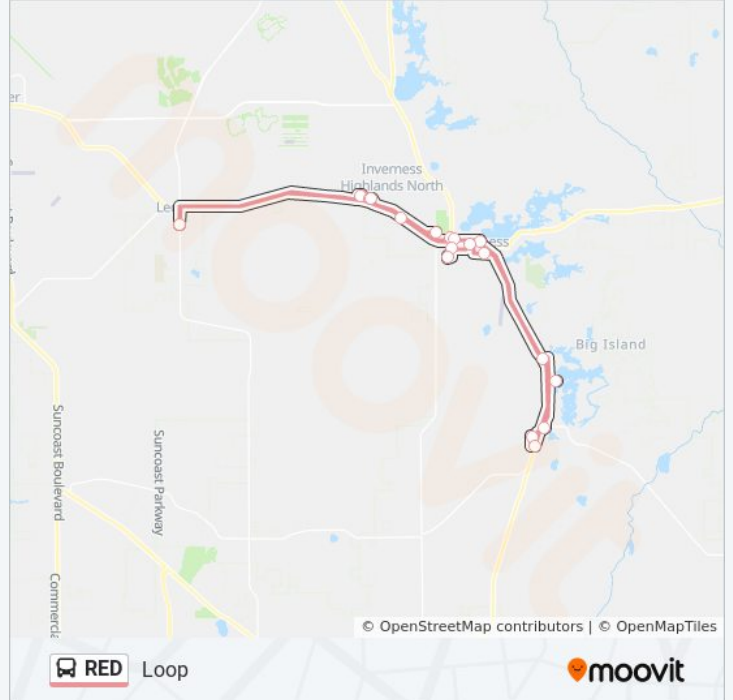

Loop

Get The App

The RED bus line Loop has one route. For regular weekdays, their operation hours are:

(1) Loop: 6:00 AM - 3:45 PM

Use the Moovit App to find the closest RED bus station near you and find out when is the next RED bus arriving.

Direction: Loop

20 stops

[VIEW LINE SCHEDULE](#)

- Citrus County Transit Office
- Walmart Eastbound / Inverness
- Beall's Eastbound
- Times Square
- Withlacoochee Technical Institute
- Lakes Region Library
- Citrus Memorial Hospital
- Hill St / Raintree
- Lollygaggers
- Floral Oaks Apartments
- Floral City Library
- Moonrise Resort
- E. Gobbler & S Florida Ave
- Courthouse, Old Courthous Square, East Side
- Publix, East End Of Building, Northbound
- Winn Dixie, Montgomery Ave, Southbound
- Colonade Street 1800
- Beall's Westbound / Inverness
- Walmart Westbound / Inverness
- Citrus County Transit Office

RED bus Time Schedule

Loop Route Timetable:

Sunday	Not Operational
Monday	6:00 AM - 3:45 PM
Tuesday	6:00 AM - 3:45 PM
Wednesday	6:00 AM - 3:45 PM
Thursday	6:00 AM - 3:45 PM
Friday	6:00 AM - 3:45 PM
Saturday	Not Operational

RED bus Info

Direction: Loop

Stops: 20

Trip Duration: 90 min

Line Summary:

RED bus time schedules and route maps are available in an offline PDF at moovitapp.com. Use the [Moovit App](#) to see live bus times, train schedule or subway schedule, and step-by-step directions for all public transit in Citrus County.