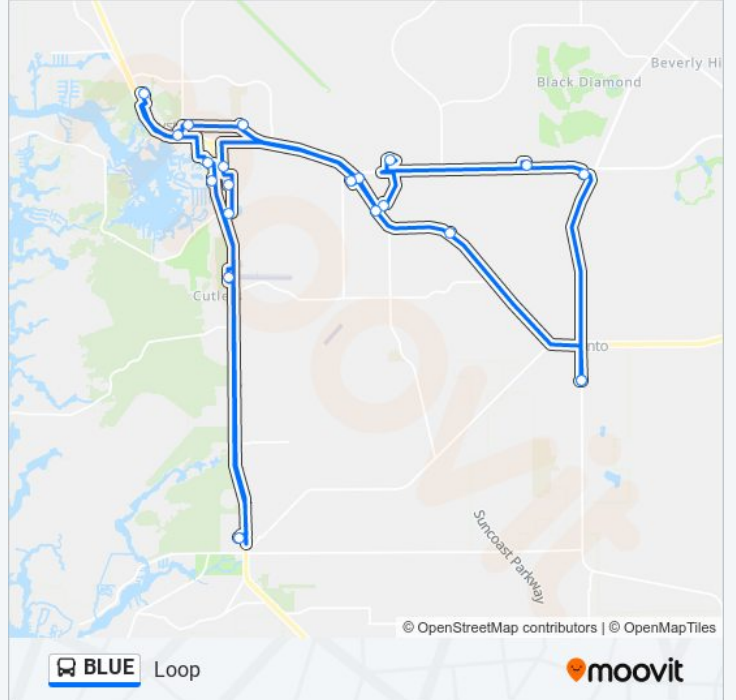

Loop

Get The App

The BLUE bus line Loop has one route. For regular weekdays, their operation hours are:

(1) Loop: 6:00 AM - 3:45 PM

Use the Moovit App to find the closest BLUE bus station near you and find out when is the next BLUE bus arriving.

Direction: Loop

21 stops

[VIEW LINE SCHEDULE](#)

- Citrus County Transit Office
- Wal-Mart Northbound / Lecanto
- Ymca
- River Reach Apartments / Mailboxes
- West Citrus Government Center
- Daystar Life Center / Gulf To Lake Hwy
- Coastal Region Library
- Crystal River Train Station
- Crystal River City Hall
- Crystal River Mall
- Big Lots / Kings Bay Plaza
- Crystal Center (Harbor Freight)
- Crystal River Plaza
- Homosassa Regional Shopping Center
- Winn Dixie Plaza, Crystal River
- Ridgeview Apartments / SE 8th Ave
- The Y at Jim Legrone Park
- Publix, Apex Nails
- Family Dollar Crystal River
- Key Thrift Store Crystal River
- Citrus County Transit Office

BLUE bus Time Schedule

Loop Route Timetable:

Sunday	Not Operational
Monday	6:00 AM - 3:45 PM
Tuesday	6:00 AM - 3:45 PM
Wednesday	6:00 AM - 3:45 PM
Thursday	6:00 AM - 3:45 PM
Friday	6:00 AM - 3:45 PM
Saturday	Not Operational

BLUE bus Info

Direction: Loop

Stops: 21

Trip Duration: 90 min

Line Summary:

BLUE bus time schedules and route maps are available in an offline PDF at moovitapp.com. Use the Moovit App to see live bus times, train schedule or subway schedule, and step-by-step directions for all public transit in Citrus County.