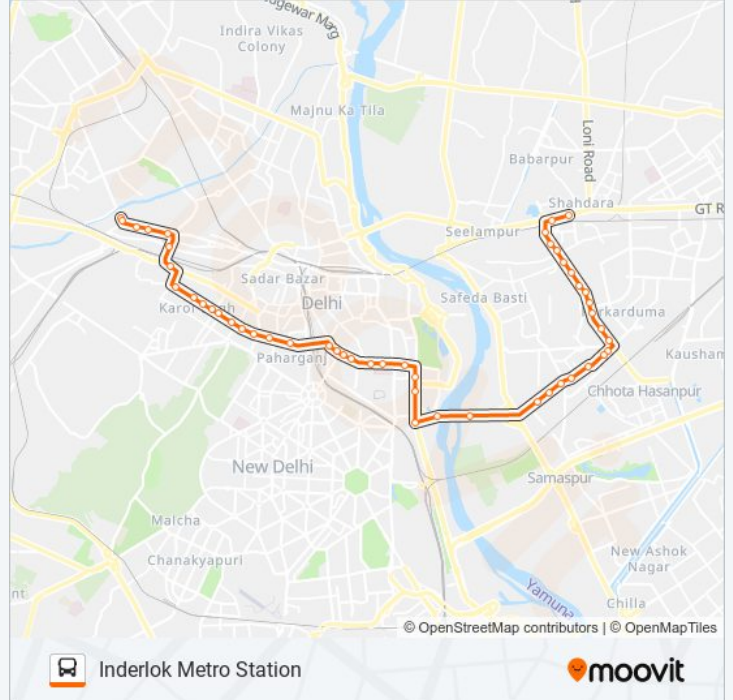

Use the Moovit App to find the closest 354 bus station near you and find out when is the next 354 bus arriving.

Direction: Inderlok Metro Station

49 stops

[VIEW LINE SCHEDULE](#)

- Shahdara Terminal
- Shahdara (Shyam Lal College)
- Kanti Nagar Extension
- Jharkhandi
- East Azad Nagar
- Swaran Cinema
- Krishna Nagar A Block
- Hans Apartment
- Arjun Nagar
- Radheypuri
- Jagatpuria Block
- Jagatpuri F-Block
- Gagan Vihar
- Karkardooma Xing
- New Rajdhani Enclave
- Preet Vihar
- Nirman Vihar
- Shakarpur Crossing
- Shakarpur
- Laxmi Nagar
- Rainy Well
- Delhi Secretariat

354 bus Info

Direction: Inderlok Metro Station

Stops: 49

Trip Duration: 57 min

Line Summary:

ITO Ring Road

Ig Stadium

Gandhi Darshan

Anand Parvat Terminal

Sarai Rohila (Rohtak Road)

Sarai Rohilla Flyover

Shastri Nagar Metro Station

Shastri Nagar E Block

Shastri Nagar Shiv Mandir

Inderlok Metro Station

Inderlok Metro Station

Direction: Shahdara Terminal

49 stops

[VIEW LINE SCHEDULE](#)

Inderlok Metro Station

Shastri Nagar Shiv Mandir

354 bus Time Schedule

Shahdara Terminal Route Timetable:

Sunday	07:29 - 21:47
Monday	07:29 - 21:47
Tuesday	07:29 - 21:47