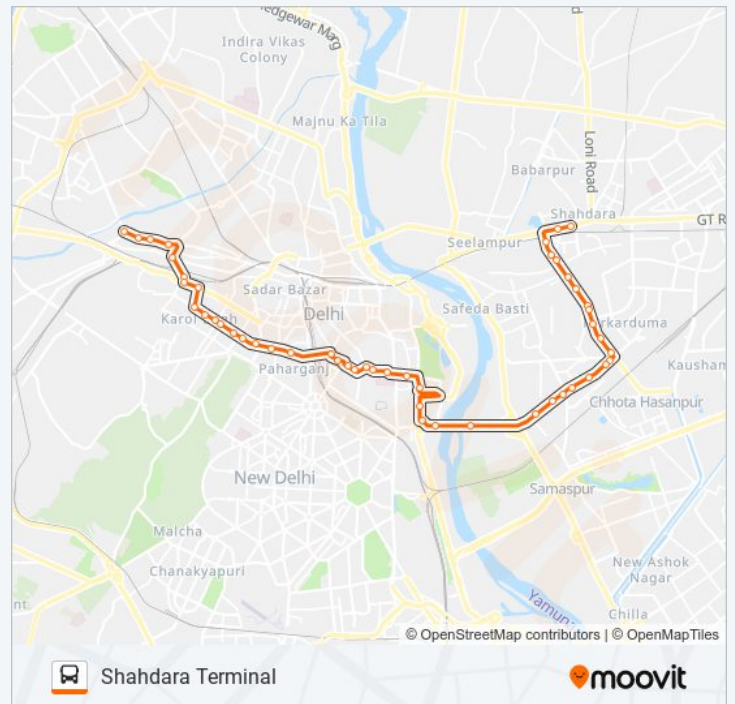

354 bus Info

Direction: Inderlok Metro Station

Stops: 49

Trip Duration: 57 min

Line Summary:

ITO Ring Road

Ig Stadium

Gandhi Darshan

Indira Gandhi Stadium

ITO Ring Road

Delhi Secretariat

Rainy Well

Laxmi Nagar Metro Station

Shakarpur

Shakarpur Crossing

Nirman Vihar Metro Station

Sawarthy Vihar

Wednesday	07:29 - 21:47
Thursday	07:29 - 21:47
Friday	07:29 - 21:47
Saturday	07:29 - 21:47

354 bus Info

Direction: Shahdara Terminal

Stops: 49

Trip Duration: 54 min

Line Summary:

New Rajdhani Enclave