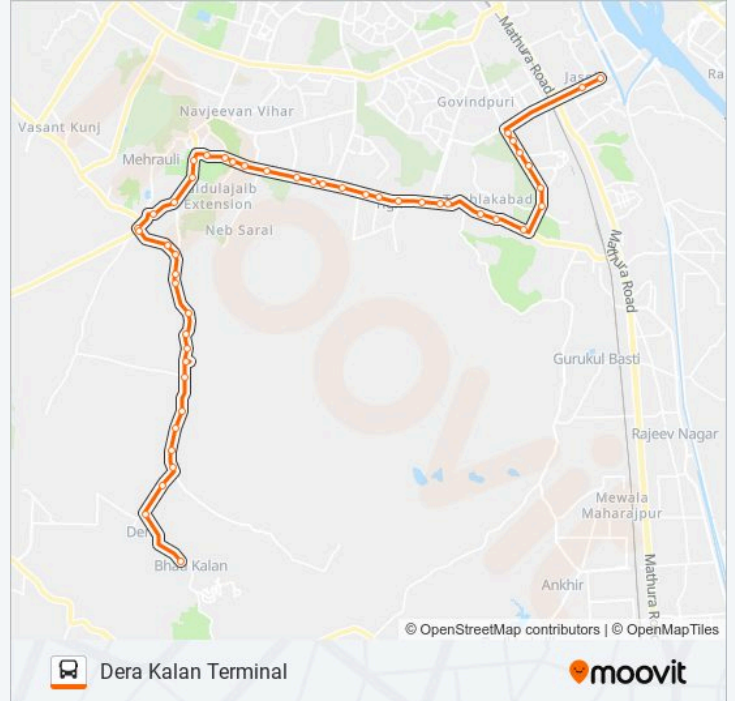

Dhaura Peer

Dhaura Peer / Lado Sarai

Ahinsa Sthal

Delhi Jal Board (Mg Road)

Qutub Minar Metro Station

Andheria Bagh More

Andheria More / Chhatarpur Metro Station

Chhatarpur Crossing

**Direction: Jasola Vihar**

50 stops

[VIEW LINE SCHEDULE](#)

Dera Kalan Terminal

Dera Mandi