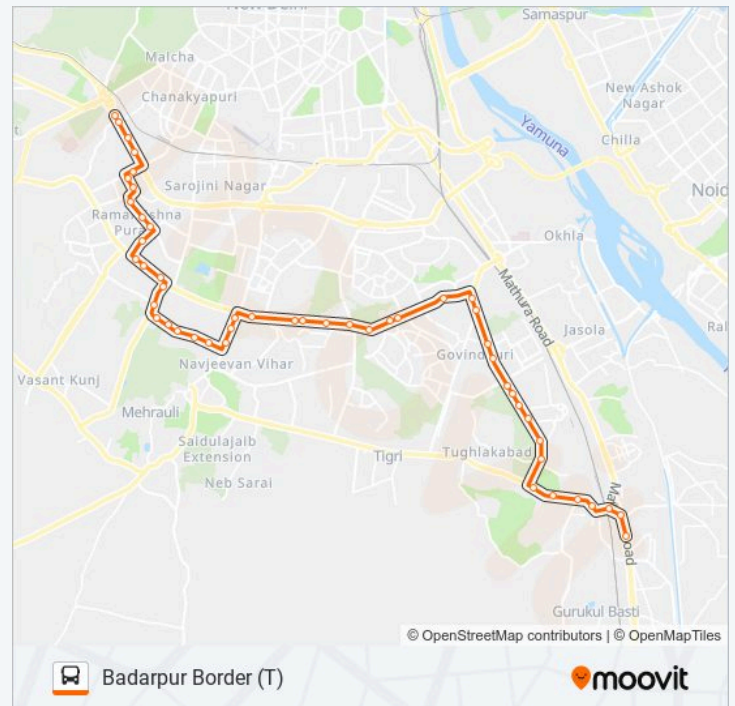

511A bus Info

Direction: Badarpur Border (T)

Stops: 50

Trip Duration: 64 min

Line Summary:

Os Communications

Pumphosh Enclave

Nehru Place Terminal