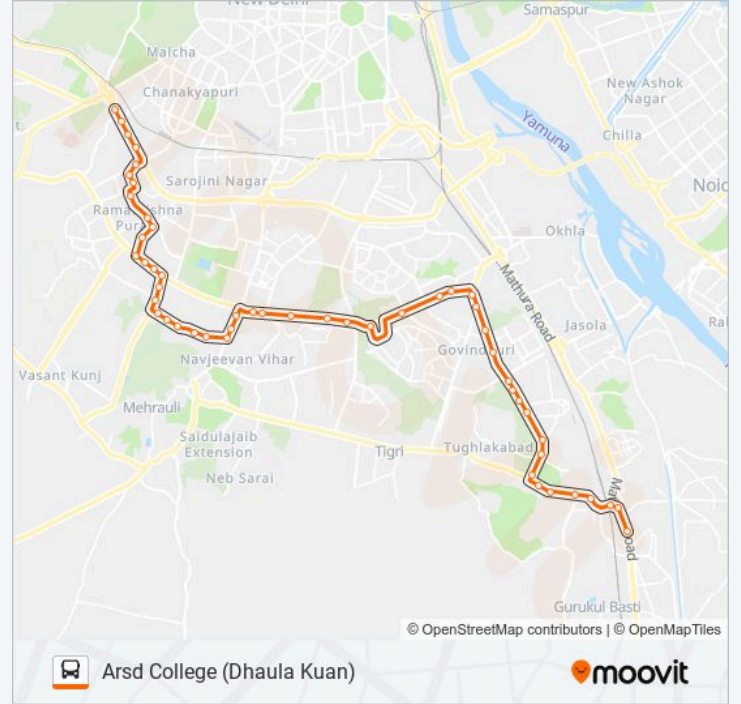

Os Communication / Masjid Moth

Chirag Dilli

Swami Nagar

Sadhna Enclave

Hauz Khas Terminal

Panchsheel Club (Sarv Priya Vihar)

IIT Gate

Mothers International School

Adhchini Village

Ncert

Qutub Hotel

Katwaria Sarai

Sanskrit Vidyapeeth

Fai

School Of Physical Science

Ber Sarai

Istm

Munirka Family Planning

Munirka Dda Flats

Munirka Family Planning

R K Puram Nab

Rk Puram Sec 1

Mohan Singh Market

R K Puram Sec-7

Rk Puram Sec-12(Sangam Cinema)

R. K. Puram Sector 12

South Moti Bagh

South Moti Bagh (Ring Road)

Moti Bagh Gurudawara Nanakpura

Satya Niketan

Arzd College (Dhaura Kuan)