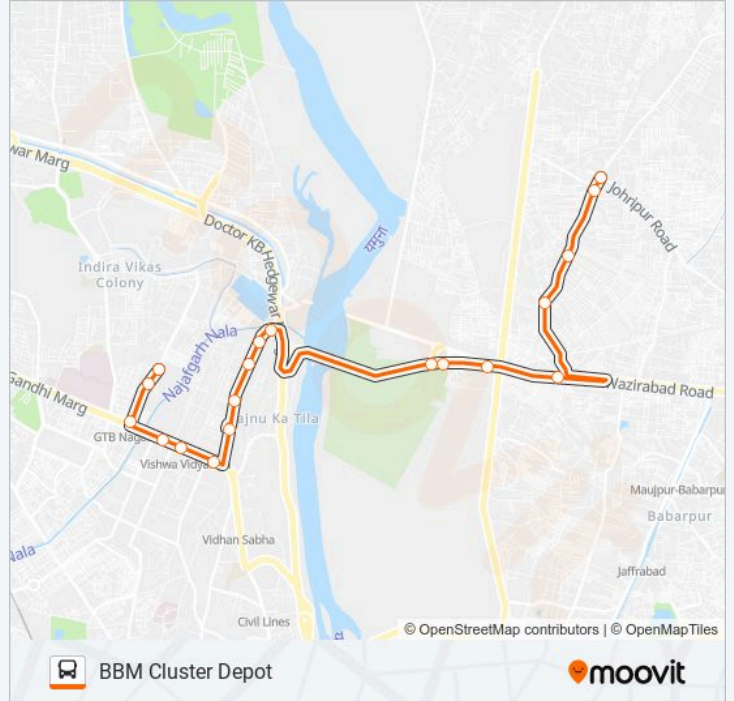

Use the Moovit App to find the closest 270STL bus station near you and find out when is the next 270STL bus arriving.

Direction: BBM Cluster Depot

19 stops

[VIEW LINE SCHEDULE](#)

Karawal Nagar Terminal

Karawal Nagar Extension

Dayal Pur

Sherpur Chowk

Bhajanpura

Khajuri

Rajeev Nagar (Signature Bridge)

Gurudwara Nanak Sar Crossing (Signature Bridge)

Nehru Vihar Xing

Police Station Timarpur

Balak Ram Hospital

Timarpur

Banarsi Daas Estate Timarpur

Mall Road

Vishwa Vidyalaya Metro Station

Ins Hostel

GTB Nagar / Haqiqat Nagar

Sewa Kutir

270STL bus Info**Direction:** BBM Cluster Depot**Stops:** 19**Trip Duration:** 23 min**Line Summary:**

Direction: Karawal Nagar Terminal

20 stops

[VIEW LINE SCHEDULE](#)

- BBM Cluster Depot
- Sewa Kutir
- GTB Nagar / Haqiqat Nagar
- Ins Hostel
- Vishwa Vidyalaya Metro Station
- Mall Road (Chaudhary Fateh Singh Marg)
- Banarsi Daas Estate Timarpur
- Timarpur
- Balak Ram Hospital
- Police Station Timarpur
- Nehru Vihar Xing
- Wazirabad Crossing
- Gurudwara Nanaksar
- Rajeev Nagar (Wazirabad Road)
- Khajuri
- Bhajan Pura
- Sherpur Chowk
- Dayal Pur