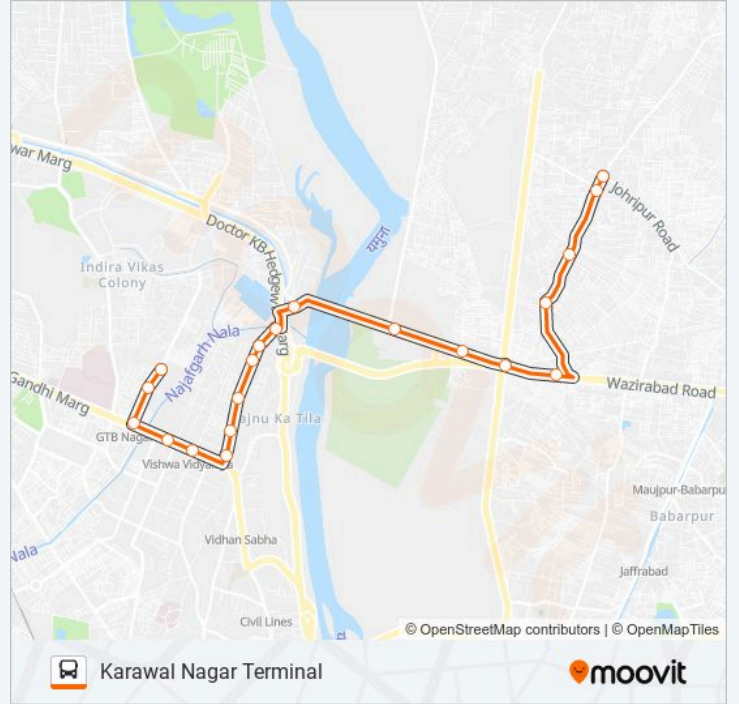

Use the Moovit App to find the closest 270STL bus station near you and find out when is the next 270STL bus arriving.

Direction: BBM Cluster Depot

19 stops

[VIEW LINE SCHEDULE](#)

Karawal Nagar Terminal

Karawal Nagar Extension

Dayal Pur

Sherpur Chowk

Bhajanpura

Khajuri

Rajeev Nagar (Signature Bridge)

Gurudwara Nanak Sar Crossing (Signature Bridge)

Nehru Vihar Xing

Police Station Timarpur

270STL bus Info**Direction:** BBM Cluster Depot**Stops:** 19**Trip Duration:** 23 min**Line Summary:**

Direction: Karawal Nagar Terminal

20 stops

[VIEW LINE SCHEDULE](#)

- BBM Cluster Depot
- Sewa Kutir
- GTB Nagar / Haqiqat Nagar
- Ins Hostel
- Vishwa Vidyalaya Metro Station
- Mall Road (Chaudhary Fateh Singh Marg)
- Banarsi Daas Estate Timarpur
- Timarpur
- Balak Ram Hospital
- Police Station Timarpur
- Nehru Vihar Xing
- Wazirabad Crossing
- Gurudwara Nanaksar
- Rajeev Nagar (Wazirabad Road)
- Khajuri
- Bhajan Pura
- Sherpur Chowk
- Dayal Pur

270STL bus Info

Direction: Karawal Nagar Terminal

Stops: 20

Trip Duration: 24 min

Line Summary:

Karawal Nagar Extension

Karawal Nagar Terminal

270STL bus time schedules and route maps are available in an offline PDF at moovitapp.com. Use the Moovit App to see live bus times, train schedule or subway schedule, and step-by-step directions for all public transit in New Delhi.