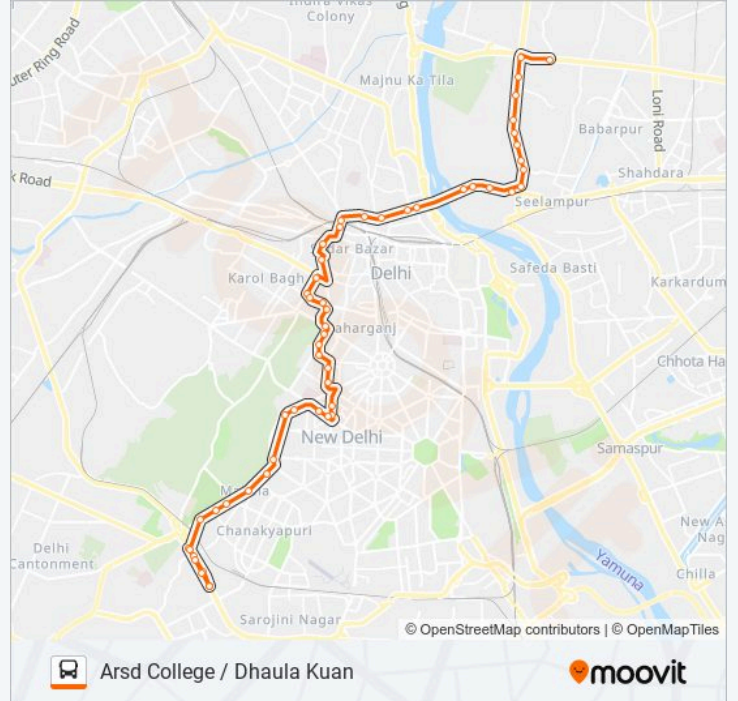

Use the Moovit App to find the closest 207 bus station near you and find out when is the next 207 bus arriving.

Direction: Arsd College / Dhaula Kuan

53 stops

[VIEW LINE SCHEDULE](#)

- Bhajanpura
- Khajuri Pusta
- Garhi Maidu
- Gamri Extn Pusta No.5
- Kartar Nagar
- Jagjit Nagar
- Pusta No-2
- New Usman Pur Pusta No-1
- Zero Pusta
- Shastri Park Pusta Road
- Shastri Park
- Shyam Giri Mandir
- Shastri Park Dmrc Depot
- Shastri Park Metro Depot
- ISBT Bridge
- ISBT Nityanand Marg
- New Cluster Parent
- St Stephen Hospital
- Ice Factory (Rani Jhansi Road)
- Azad Market
- Bara Hindu Rao

207 bus Info

Direction: Arsd College / Dhaula Kuan

Stops: 53

Trip Duration: 65 min

Line Summary:

Model Basti

Guru Govind Singh Crossing (Faiz Road)

Faiz Road

South Moti Bagh (Ring Road)

South Moti Bagh (Ring Road)

Moti Bagh Gurudawara Nanakpura

Satya Niketan

Arasd College / Dhaulta Kuan

Direction: Bhajan Pura

50 stops

[VIEW LINE SCHEDULE](#)

207 bus Info

Direction: Bhajan Pura

Stops: 50

Trip Duration: 59 min

Line Summary:

Azad Market

Ice Factory (Rani Jhansi Road)

St Stephen Hospital