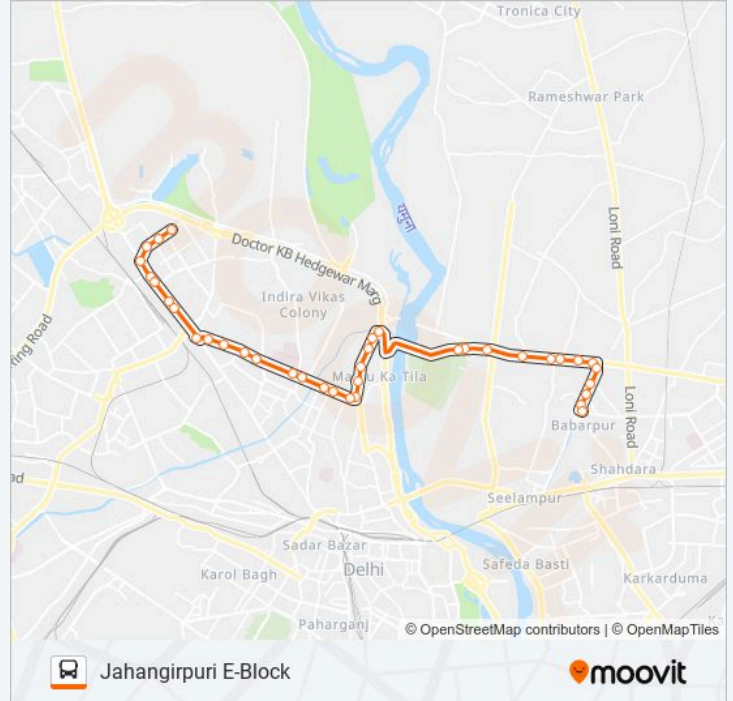

Police Station Timarpur

Balak Ram Hospital

Timarpur

Banarsi Daas Estate Timarpur

Mall Road

Mall Road

Vishwa Vidyalaya Metro Station

Ins Hostel

GTB Nagar

New Police Line

Alpana Cinema (Model Town Mtr Stn)

Model Town II

Model Town III

Azadpur Metro Station

Azadpur Terminal

New Sabzi Mandi

Adarsh Nagar / Bharola Village

Sarai Peepal Thala

Mahindra Park

Jahangir Puri Gt Road

Jahangirpuri A-Block

Jahangirpuri K Block

Jahangirpuri E-Block

237 bus time schedules and route maps are available in an offline PDF at moovitapp.com. Use the Moovit App to see live bus times, train schedule or subway schedule, and step-by-step directions for all public transit in New Delhi.

© 2024 Moovit - All Rights Reserved