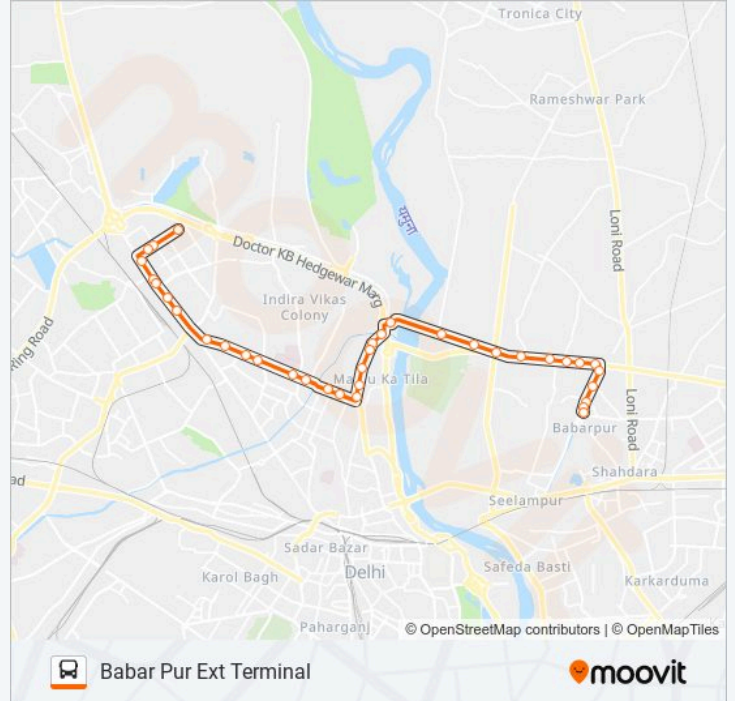

Use the Moovit App to find the closest 237 bus station near you and find out when is the next 237 bus arriving.

Direction: Babar Pur Ext Terminal

36 stops

[VIEW LINE SCHEDULE](#)

E Block Jahangir Puri Terminal
Jahangirpuri B Block
Jahangirpuri A-Block
Jahangirpuri Gt Road (Metro Station)
Mahindra Park
Sarai Pipal Thala
Adarsh Nagar Metro Station
New Sabzi Mandi
Azadpur Terminal
Model Town III
Model Town II
Alpana Cinema (Model Town Mtr Stn)
New Police Line
GTB Nagar
Ins Hostel
Vishwa Vidyalaya Metro Station
Mall Road (Chaudhary Fateh Singh Marg)
Banarsi Daas Estate Timarpur
Timarpur
Balak Ram Hospital
Police Station Timarpur

237 bus Info

Direction: Babar Pur Ext Terminal

Stops: 36

Trip Duration: 47 min

Line Summary:

Nehru Vihar Xing
 Wazirabad Crossing
 Gurudwara Nanaksar
 Rajeev Nagar (Wazirabad Road)
 Khajuri
 Bhajan Pura
 B-Block Yamuna Vihar
 Yamuna Vihar Brij Puri
 C 4 Yamuna Vihar
 Gokul Puri
 C4 Yamuna Vihar Crossing
 Krishna Marg Kardam Puri
 Vijay Park / Kabir Nagar
 Babarpur Ext / Maujpur Metro Station
 Babar Pur Ext Terminal

Direction: Jahangirpuri E-Block

37 stops

[VIEW LINE SCHEDULE](#)

Babar Pur Ext Terminal
 Maujpur Metro Station
 Vijay Park / Kabir Nagar
 Krishna Marg Kardam Puri
 C4 Yamuna Vihar Crossing
 Gokul Puri
 C 4 Yamuna Vihar
 Yamuna Vihar Brijpuri
 B-Block Yamuna Vihar
 Bhajanpura
 Khajuri
 Rajeev Nagar (Signature Bridge)
 Gurudwara Nanak Sar Crossing (Signature Bridge)
 Nehru Vihar Xing

237 bus Info

Direction: Jahangirpuri E-Block

Stops: 37

Trip Duration: 44 min

Line Summary:

Police Station Timarpur

Balak Ram Hospital

Timarpur