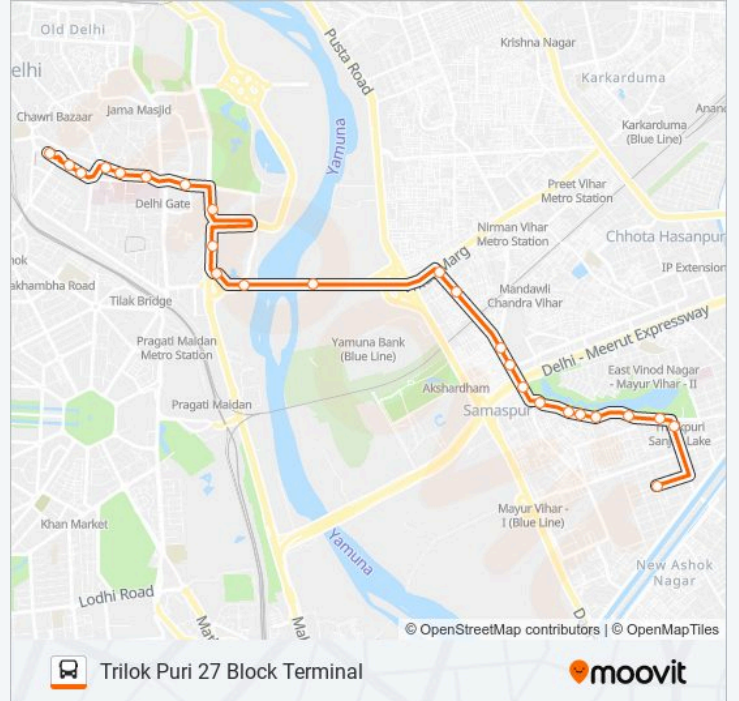

### Direction: Trilok Puri 27 Block Terminal

25 stops

[VIEW LINE SCHEDULE](#)

Ajmeri Gate / Kamla Market

JLN Marg

Zakir Husain College

Turkman Gate / Gb Pant Hospital

Delite Cinema

### 307 bus Time Schedule

Trilok Puri 27 Block Terminal Route Timetable:

Sunday	06:48 - 22:07
Monday	06:48 - 22:07
Tuesday	06:48 - 22:07
Wednesday	06:48 - 22:07
Thursday	06:48 - 22:07
Friday	06:48 - 22:07
Saturday	06:48 - 22:07

### 307 bus Info

**Direction:** Trilok Puri 27 Block Terminal

**Stops:** 25

**Trip Duration:** 31 min

**Line Summary:**

Shashi Garden Xing

Pocket-5 Mayur Vihar Ph-1

ITI Khichiripur

Kotla Village

Trilokpuri 13 Block

Trilok Puri 16 Block

Trilok Puri 27 Block Terminal

307 bus time schedules and route maps are available in an offline PDF at [moovitapp.com](https://moovitapp.com). Use the Moovit App to see live bus times, train schedule or subway schedule, and step-by-step directions for all public transit in New Delhi.