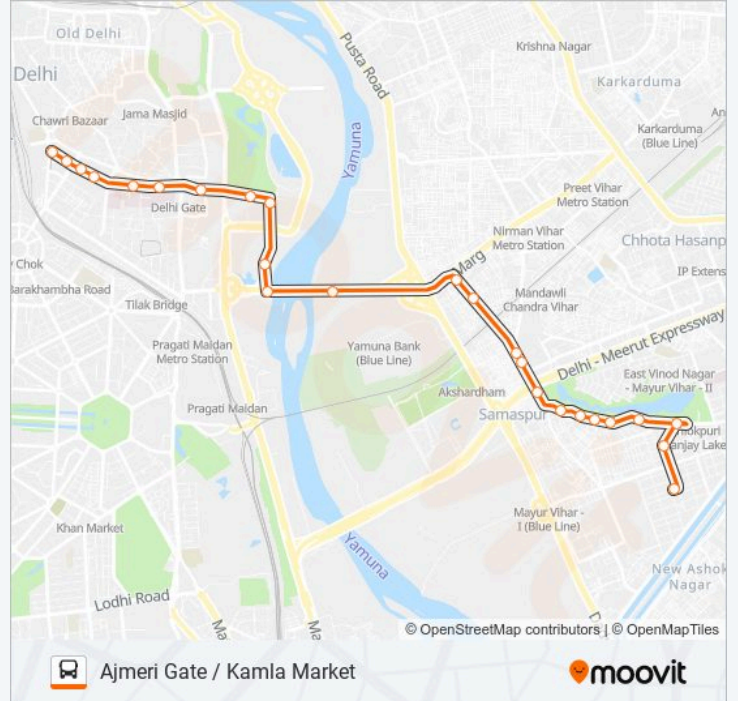

Use the Moovit App to find the closest 307 bus station near you and find out when is the next 307 bus arriving.

**Direction: Ajmeri Gate / Kamla Market**

25 stops

[VIEW LINE SCHEDULE](#)

- Trilok Puri 27 Block Terminal
- Samudaya Bhawan Trilok Puri 17 Block
- Trilok Puri 13 Block
- Kotla Village
- ITI Khichiripur
- Pocket-5 Mayur Vihar Ph-1
- Shashi Garden Xing
- P S Pandav Nagar
- Patparganj Xing
- Mother Dairy
- Ganesh Nagar
- Shakar Pur School Block
- Laxmi Nagar / Shakarpur Crossing
- Rainy Well
- Delhi Secretariat
- Delhi Sectt
- Delhi Sachivalaya (Rajghat Power House)
- Rajghat Gandhi Darshan
- Ambedkar Stadium Terminal
- Delhi Gate (JIn Marg)
- Lnjp Hospital

**307 bus Info**

**Direction:** Ajmeri Gate / Kamla Market

**Stops:** 25

**Trip Duration:** 33 min

**Line Summary:**

Zakir Husain College

JLN Marg

Ps Kamla Market

### Direction: Trilok Puri 27 Block Terminal

25 stops

[VIEW LINE SCHEDULE](#)

Ajmeri Gate / Kamla Market

JLN Marg

Zakir Husain College

Turkman Gate / Gb Pant Hospital

Delite Cinema

### 307 bus Time Schedule

Trilok Puri 27 Block Terminal Route Timetable:

Sunday	06:48 - 22:07
Monday	06:48 - 22:07
Tuesday	06:48 - 22:07
Wednesday	06:48 - 22:07
Thursday	06:48 - 22:07
Friday	06:48 - 22:07
Saturday	06:48 - 22:07