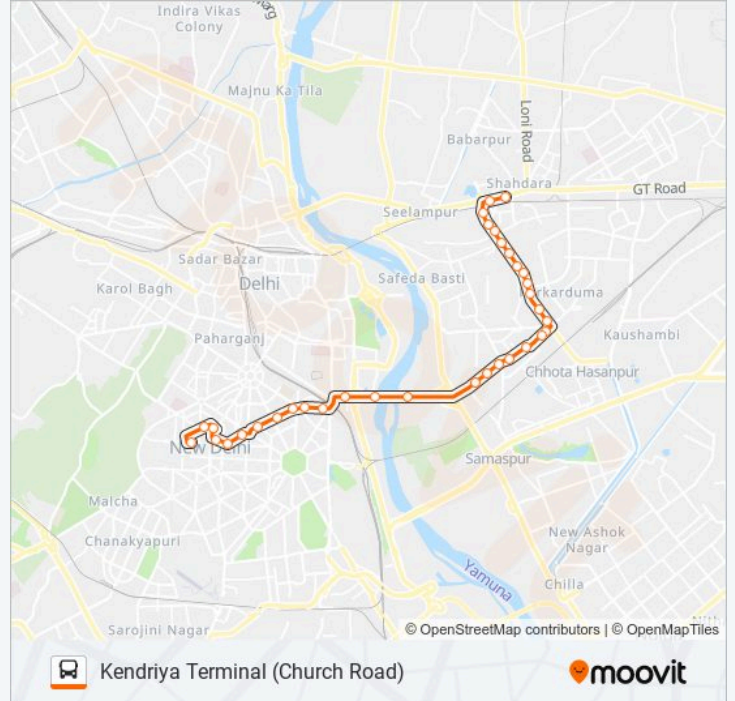

Delhi Secretariat

ITO

Tilak Bridge

Mandi House

Mandi House

Kasturba Gandhi Road Crossing

Firoz Shah Road

Le Meridian Hotel / Rajendra Prasad Road

Krishi Bhawan

Red Cross Road

Aakashwani Bhawan (Imtiyaz Ali Road)

Gurudwara Rakab Ganj Road

Kendriya Terminal (Church Road)

Direction: Shahdara Terminal

35 stops

[VIEW LINE SCHEDULE](#)

Kendriya Terminal (Church Road)

Kendriya Terminal (Pt. Pant Marg)

NDPO

Gurudwara Bangla Sahib

Patel Chowk

Aakashwani Bhawan

Krishi Bhawan

Le Meridian Hotel

Firoz Shah Road

Kasturba Gandhi Crossing

Mandi House

Mandi House

Tilak Bridge

ITO

Delhi Secretariat

Rainy Well

320 bus Time Schedule

Shahdara Terminal Route Timetable:

Sunday	06:57 - 21:48
Monday	06:57 - 21:48
Tuesday	06:57 - 21:48
Wednesday	06:57 - 21:48
Thursday	06:57 - 21:48
Friday	06:57 - 21:48
Saturday	06:57 - 21:48

320 bus Info

Direction: Shahdara Terminal

Stops: 35

Trip Duration: 45 min

Line Summary: