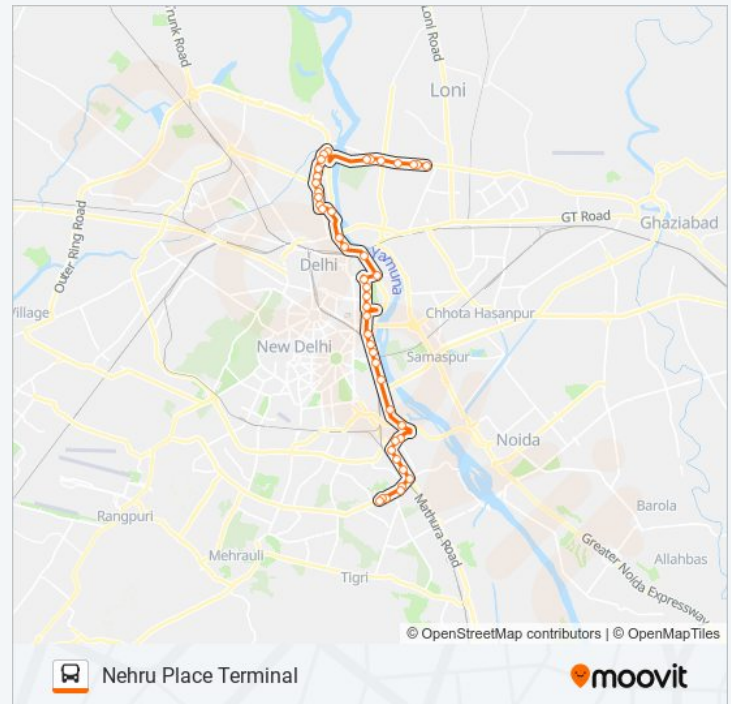

Use the Moovit App to find the closest 412 bus station near you and find out when is the next 412 bus arriving.

Direction: C 4 Yamuna Vihar

47 stops

[VIEW LINE SCHEDULE](#)

- Nehru Place Terminal
- Kalkaji Mandir
- NSIC
- Ishwar Nagar
- New Friends Colony
- Ashram Chowk
- Maharani Bagh / Ashram
- Maharani Bagh / Ashram
- Bala Sahib Gurudwara
- Sarai Kale Khan ISBT
- Sarai Kale Khan ISBT
- IP Park / Nizamuddin Road Bridge East
- Nizamuddin Road Bridge
- Railway Road Bridge
- Pragati Power Station
- Indraprastha Depot
- IP Power House (Ito Ring Road)
- ITO Ring Road
- Ig Stadium
- Gandhi Darshan
- Raj Ghat
- Shakti Sthal

412 bus Info

Direction: C 4 Yamuna Vihar

Stops: 47

Trip Duration: 67 min

Line Summary:

Shanti Van

Vijay Ghat

Hanuman Mandir / Yamuna Bazar

Friday

05:00 - 20:18

Saturday

05:00 - 20:18

412 bus Info

Direction: Nehru Place Terminal

Stops: 45

Trip Duration: 65 min

Line Summary:

Ashram Chowk

Mata Mandir New Friends Colony

Ishwar Nagar

Kalka Ji Crossing

NSIC

Kalkaji Mandir

Paras Cinema / Bhairav Temple