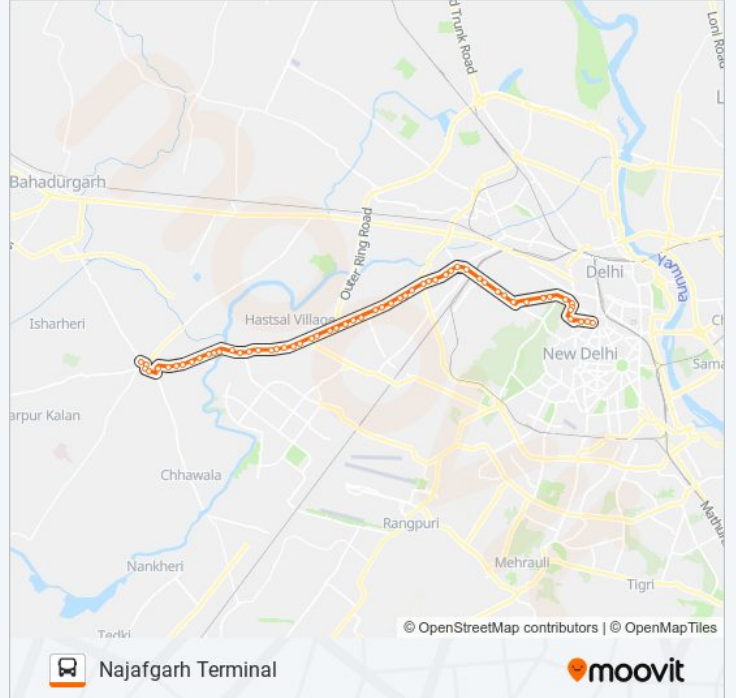

859 bus Info

Direction: Najafgarh Terminal

Stops: 58

Trip Duration: 74 min

Line Summary:

Raja Garden
Rajouri Garden
Tagore Garden
Tagore Garden Metro Station / Tatarpur
Subhash Nagar Crossing / Mukherji Park
Meenakshi Garden
Sant Pura Tilak Nagar
Tilak Nagar Crossing (Najafgarh Road)
Janak Puri Check Post
B2a Janakpuri
District Centre Nazafgarh Road
Dholi Piao
Vikaspuri Crossing
Uttam Nagar Terminal
Uttam Nagar
Prem Nagar
Om Vihar
Kiran Garden
Nawada
Mohan Garden
Dwarka More Metro Station (Sewak Park)
Kakrola More
Kakrola Bridge
Nangli Dairy
Chhathh Ghat Park
Arjun Park (State Bank)
Nangli Sakrawati Crossing
Nangli Sakrawati
Sai Baba Mandir (Nazafgarh)
Power House Najafgarh
Tura Mandi / Chara Mandi
Najafgarh Delhi Gate
Police Station Najafgarh

Najafgarh Dhansa More

Jharoda Crossing

Najafgarh Terminal

Direction: Shivaji Stadium Terminal

62 stops

[VIEW LINE SCHEDULE](#)

Najafgarh Terminal

Jharoda Crossing