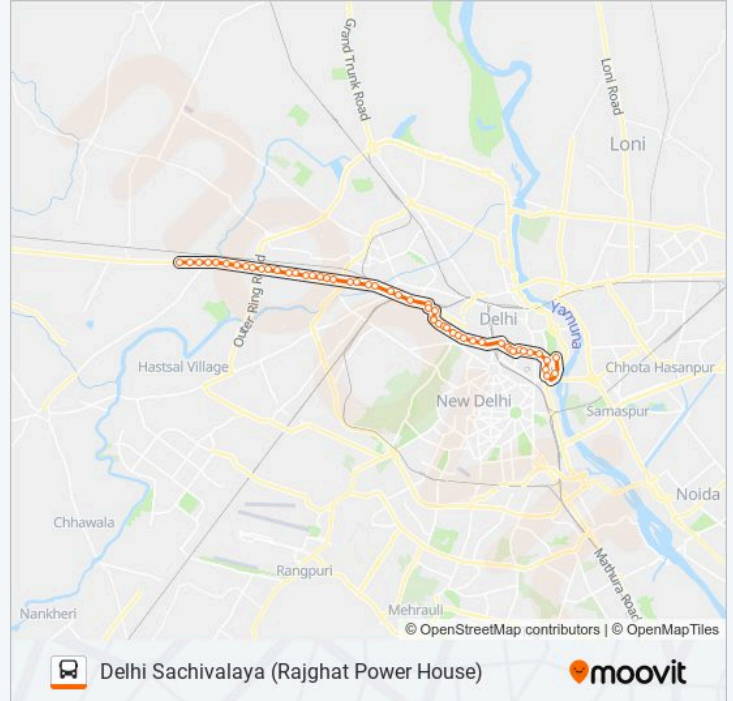

Gandhi Darshan

Indira Gandhi Stadium

ITO Ring Road

Delhi Sectt

Delhi Sachivalaya (Rajghat Power House)

Direction: Qamruddin Nagar Terminal

47 stops

[VIEW LINE SCHEDULE](#)